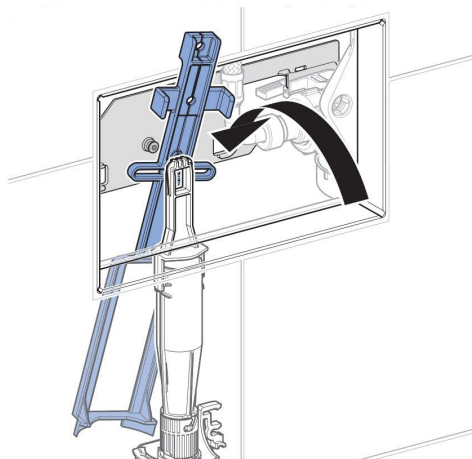

7

5

8

6

Geberit Sigma80 Sensor Flush Access Plate With Bluetooth Connectivity

9

11

12

10

13

Geberit Sigma80 Sensor Flush Access Plate With Bluetooth Connectivity

14

17

15

18

16

**Geberit Sigma80 Sensor Flush Access Plate
With Bluetooth Connectivity**

2

1

2

3

4

5

②