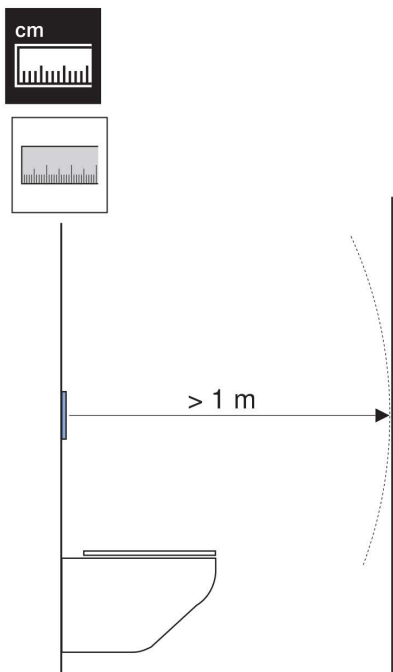

Geberit Sigma80 Sensor Flush Access Plate With Bluetooth Connectivity

Plumbers, please ensure a copy of the installation instructions is left with the end user for future reference.

Published 01/05/2023

970.777.00.0(01)

Geberit Sigma80 Sensor Flush Access Plate With Bluetooth Connectivity

1

2

3

■ GEBERIT

**Geberit Sigma80 Sensor Flush Access Plate
With Bluetooth Connectivity**

4