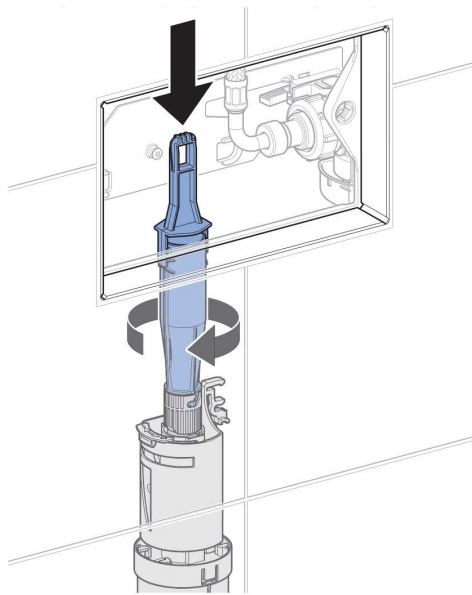

7

5

8

6

Geberit Sigma80 Sensor Flush Access Plate With Bluetooth Connectivity

9

11

12

10

13

Geberit Sigma80 Sensor Flush Access Plate With Bluetooth Connectivity

14

17

15

18

16

**Geberit Sigma80 Sensor Flush Access Plate
With Bluetooth Connectivity**

2

1

2

3

4

5

②