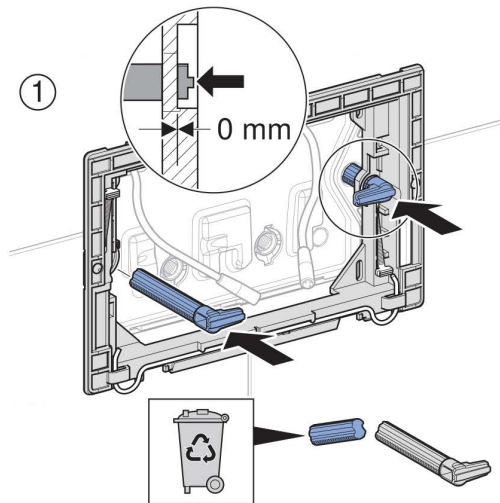

10

13

Geberit Sigma80 Sensor Flush Access Plate With Bluetooth Connectivity

14

17

15

18

16

**Geberit Sigma80 Sensor Flush Access Plate
With Bluetooth Connectivity**

2

1

2

3

4

5

②

■ GEBERIT

Geberit Sigma80 Sensor Flush Access Plate With Bluetooth Connectivity

6

7

8

Geberit Sigma80 Sensor Flush Access Plate With Bluetooth Connectivity

i

Geberit Apps →

1836004 - Black 
<https://gbrt.io/dsvF906>

1836003 - Reflective 
<https://gbrt.io/dsvF90B>

Pairing Secret

1234

9

10

For detailed installation on Sigma80 fit out, please scan the QR code below:

Geberit Sigma80 Sensor Flush Access Plate With Bluetooth Connectivity