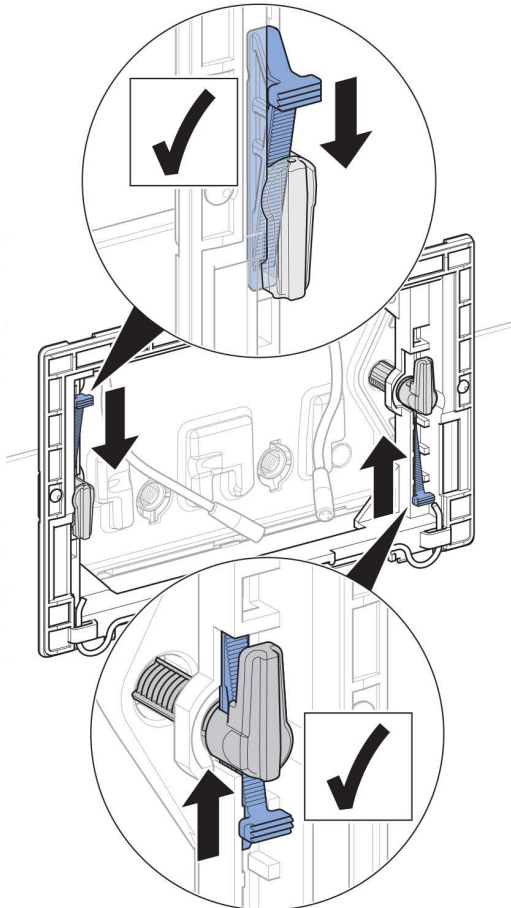

**Geberit Sigma80 Sensor Flush Access Plate
With Bluetooth Connectivity**

2

1

2

3

4

5

②

■ GEBERIT

Geberit Sigma80 Sensor Flush Access Plate With Bluetooth Connectivity

6

7

8

Geberit Sigma80 Sensor Flush Access Plate With Bluetooth Connectivity

i

Geberit Apps →