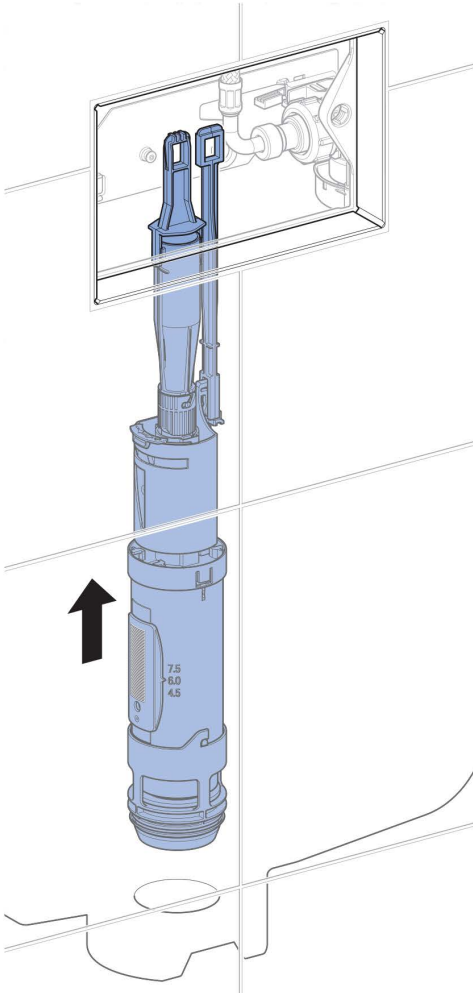

970.777.00.0(01)

Geberit Sigma80 Sensor Flush Access Plate With Bluetooth Connectivity

1

2

3

■ GEBERIT

**Geberit Sigma80 Sensor Flush Access Plate
With Bluetooth Connectivity**

4

7

5

8

6

Geberit Sigma80 Sensor Flush Access Plate With Bluetooth Connectivity

9

11

12

10

13

Geberit Sigma80 Sensor Flush Access Plate With Bluetooth Connectivity

14

17

15

18

16

**Geberit Sigma80 Sensor Flush Access Plate
With Bluetooth Connectivity**

2

1

2

3

4

5

②