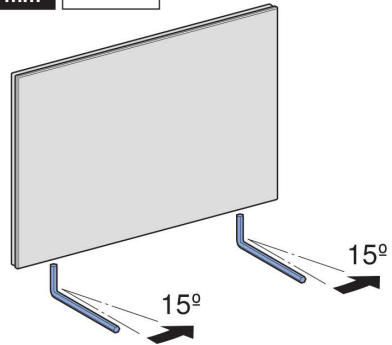

1836004 - Black 
<https://gbrt.io/dsvF906>

1836003 - Reflective 
<https://gbrt.io/dsvF90B>

Pairing Secret

1234

9

10

For detailed installation on Sigma80 fit out, please scan the QR code below:

Geberit Sigma80 Sensor Flush Access Plate With Bluetooth Connectivity