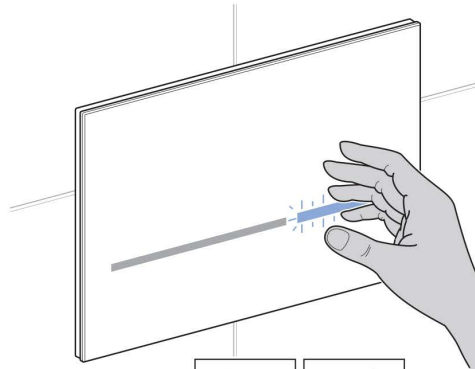

■ GEBERIT

Geberit Sigma80 Sensor Flush Access Plate With Bluetooth Connectivity

6

7

8

Geberit Sigma80 Sensor Flush Access Plate With Bluetooth Connectivity

i

Geberit Apps →

1836004 - Black 
<https://gbrt.io/dsvF906>

1836003 - Reflective 
<https://gbrt.io/dsvF90B>

Pairing Secret

1234

9

10

For detailed installation on Sigma80 fit out, please scan the QR code below:

Geberit Sigma80 Sensor Flush Access Plate With Bluetooth Connectivity

1

2

Geberit Sigma80 Sensor Flush Access Plate With Bluetooth Connectivity

3

Geberit Sigma80 Sensor Flush Access Plate
With Bluetooth Connectivity

Geberit Sigma80 Sensor Flush Access Plate

With Bluetooth Connectivity