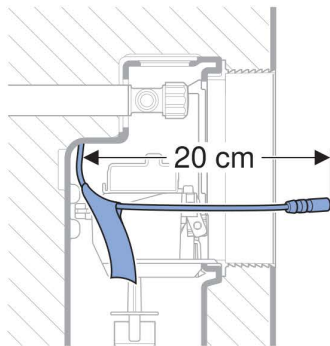

**Geberit Sigma80 Sensor Flush Access Plate
With Bluetooth Connectivity**

2

1

2

3

4

5

②