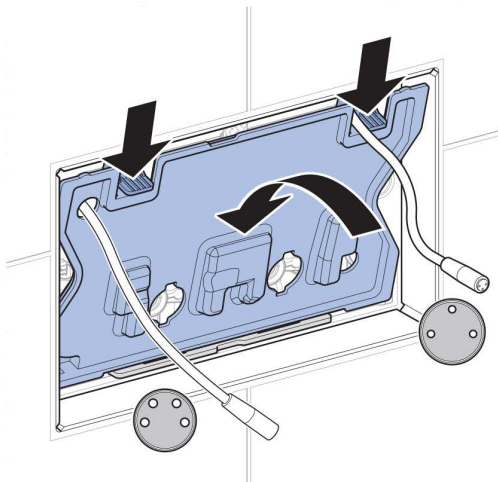

10

13

Geberit Sigma80 Sensor Flush Access Plate With Bluetooth Connectivity

14

17

15

18

16

**Geberit Sigma80 Sensor Flush Access Plate
With Bluetooth Connectivity**

2

1

2

3

4

5

②

■ GEBERIT

Geberit Sigma80 Sensor Flush Access Plate With Bluetooth Connectivity

6

7

8

Geberit Sigma80 Sensor Flush Access Plate With Bluetooth Connectivity

i

Geberit Apps →

1836004 - Black 
<https://gbrt.io/dsvF906>

1836003 - Reflective 
<https://gbrt.io/dsvF90B>

Pairing Secret

1234

9

10

For detailed installation on Sigma80 fit out, please scan the QR code below:

Geberit Sigma80 Sensor Flush Access Plate With Bluetooth Connectivity