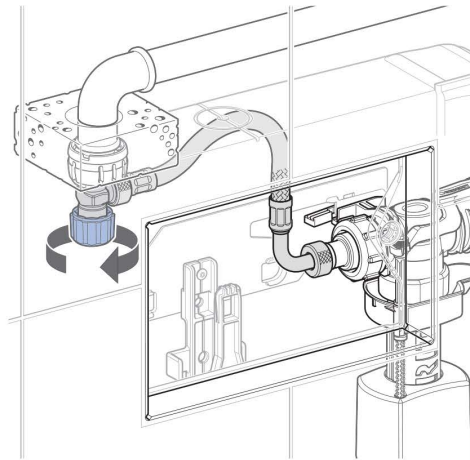

7

5

8

6

Geberit Sigma80 Sensor Flush Access Plate With Bluetooth Connectivity

9

11

12

10

13

Geberit Sigma80 Sensor Flush Access Plate With Bluetooth Connectivity

14

17

15

18

16

**Geberit Sigma80 Sensor Flush Access Plate
With Bluetooth Connectivity**

2

1

2

3

4

5

②