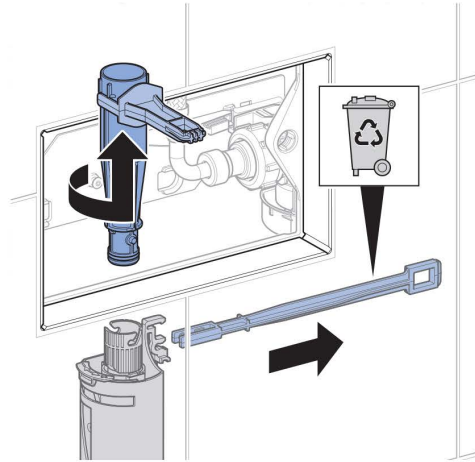

7

5

8

6

Geberit Sigma80 Sensor Flush Access Plate With Bluetooth Connectivity

9

11

12

10

13

Geberit Sigma80 Sensor Flush Access Plate With Bluetooth Connectivity

14

17

15

18

16