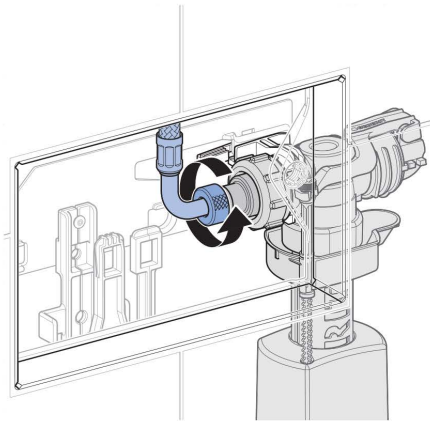

970.777.00.0(01)

Geberit Sigma80 Sensor Flush Access Plate With Bluetooth Connectivity

1

2

3

■ GEBERIT

**Geberit Sigma80 Sensor Flush Access Plate
With Bluetooth Connectivity**

4

7

5

8

6

Geberit Sigma80 Sensor Flush Access Plate With Bluetooth Connectivity

9

11

12