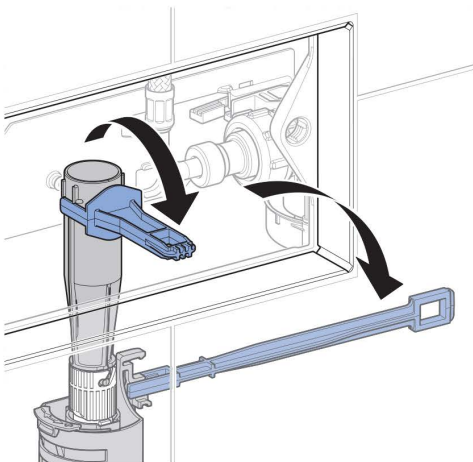

970.777.00.0(01)

Geberit Sigma80 Sensor Flush Access Plate With Bluetooth Connectivity

1

2

3

■ GEBERIT

**Geberit Sigma80 Sensor Flush Access Plate
With Bluetooth Connectivity**

4

7

5

8

6

Geberit Sigma80 Sensor Flush Access Plate With Bluetooth Connectivity

9

11

12

10

13

Geberit Sigma80 Sensor Flush Access Plate With Bluetooth Connectivity

14

17

15

18

16

**Geberit Sigma80 Sensor Flush Access Plate
With Bluetooth Connectivity**

2

1

2

3

4

5

②