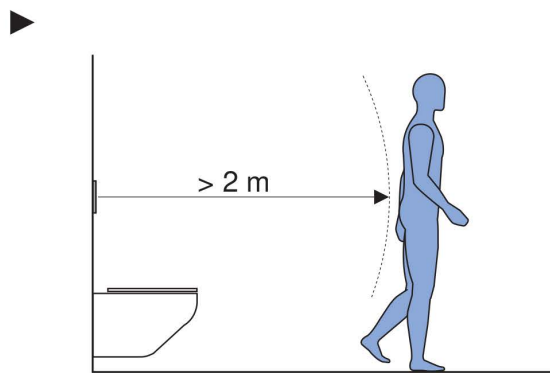

1836004 - Black 
<https://gbrt.io/dsvF906>

1836003 - Reflective 
<https://gbrt.io/dsvF90B>

Pairing Secret

1234

9

10

For detailed installation on Sigma80 fit out, please scan the QR code below:

Geberit Sigma80 Sensor Flush Access Plate With Bluetooth Connectivity