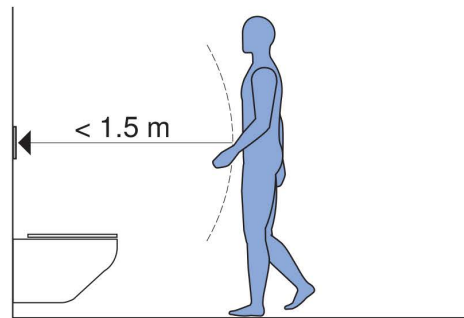

Geberit Sigma80 Sensor Flush Access Plate With Bluetooth Connectivity

1

2