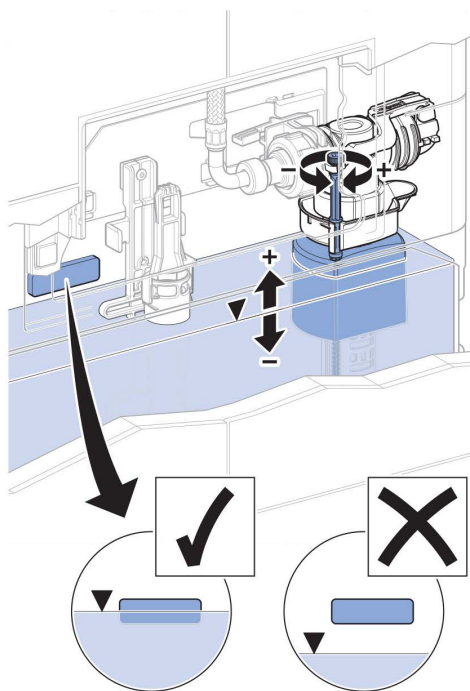

7

5

8

6

Geberit Sigma80 Sensor Flush Access Plate With Bluetooth Connectivity

9

11

12

10

13

Geberit Sigma80 Sensor Flush Access Plate With Bluetooth Connectivity

14

17

15

18

16

**Geberit Sigma80 Sensor Flush Access Plate
With Bluetooth Connectivity**

2

1

2

3

4

5

②