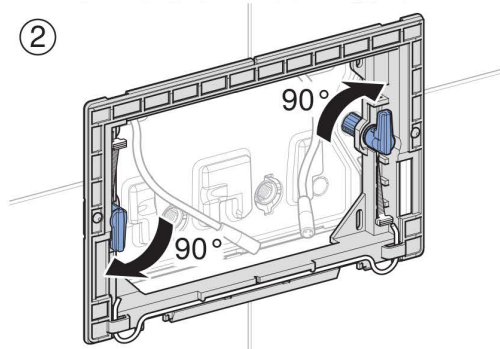

**Geberit Sigma80 Sensor Flush Access Plate
With Bluetooth Connectivity**

2

1

2

3

4

5

②

■ GEBERIT

Geberit Sigma80 Sensor Flush Access Plate With Bluetooth Connectivity

6

7

8

Geberit Sigma80 Sensor Flush Access Plate With Bluetooth Connectivity

i

Geberit Apps →