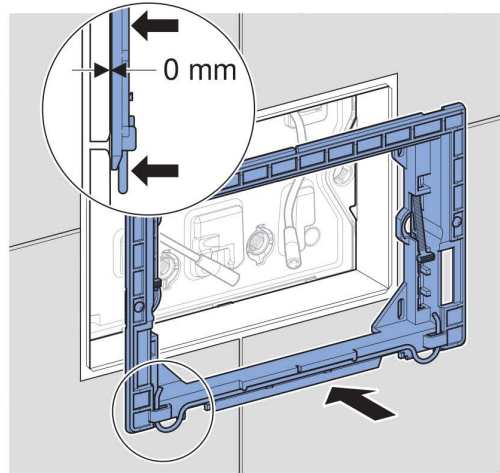

**Geberit Sigma80 Sensor Flush Access Plate
With Bluetooth Connectivity**

2

1

2

3

4

5

②