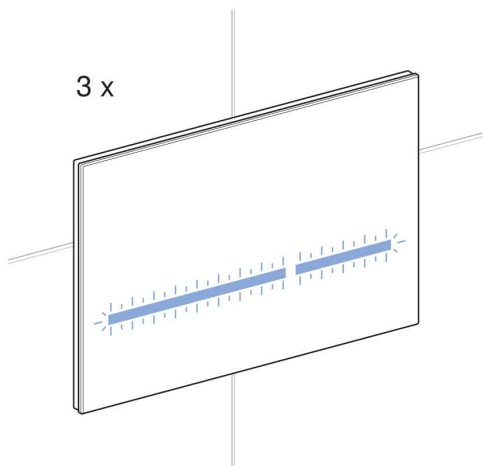

1836004 - Black 
<https://gbrt.io/dsvF906>

1836003 - Reflective 
<https://gbrt.io/dsvF90B>

Pairing Secret

1234

9

10

For detailed installation on Sigma80 fit out, please scan the QR code below:

Geberit Sigma80 Sensor Flush Access Plate With Bluetooth Connectivity