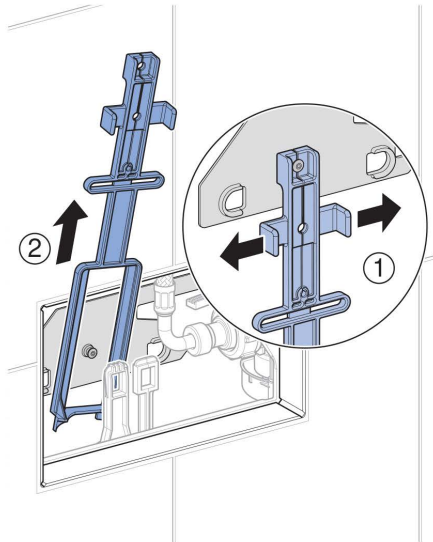

970.777.00.0(01)

Geberit Sigma80 Sensor Flush Access Plate With Bluetooth Connectivity

1

2

3

■ GEBERIT

**Geberit Sigma80 Sensor Flush Access Plate
With Bluetooth Connectivity**

4

7

5

8

6

Geberit Sigma80 Sensor Flush Access Plate With Bluetooth Connectivity

9

11

12