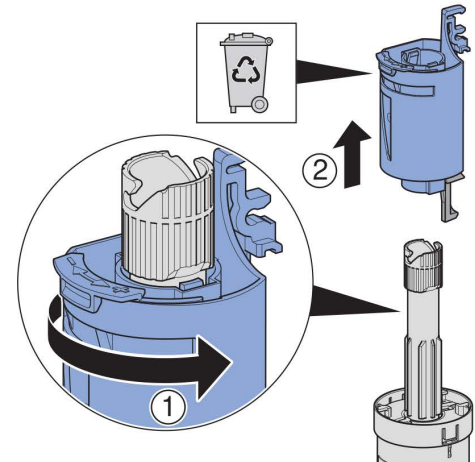

7

5

8

6

Geberit Sigma80 Sensor Flush Access Plate With Bluetooth Connectivity

9

11

12

10

13

Geberit Sigma80 Sensor Flush Access Plate With Bluetooth Connectivity

14

17

15

18

16