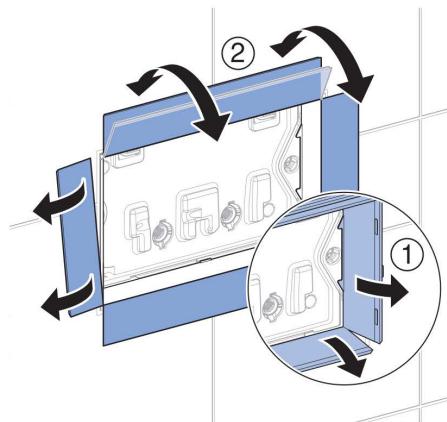

970.777.00.0(01)

Geberit Sigma80 Sensor Flush Access Plate With Bluetooth Connectivity

1

2

3

■ GEBERIT

**Geberit Sigma80 Sensor Flush Access Plate
With Bluetooth Connectivity**

4

7

5

8

6

Geberit Sigma80 Sensor Flush Access Plate With Bluetooth Connectivity

9

11

12