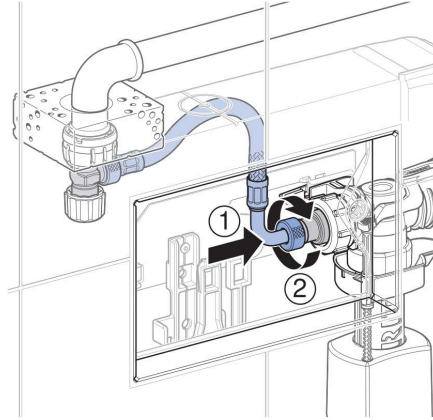

970.777.00.0(01)

Geberit Sigma80 Sensor Flush Access Plate With Bluetooth Connectivity

1

2

3

■ GEBERIT

**Geberit Sigma80 Sensor Flush Access Plate
With Bluetooth Connectivity**

4

7

5

8

6

Geberit Sigma80 Sensor Flush Access Plate With Bluetooth Connectivity

9

11

12