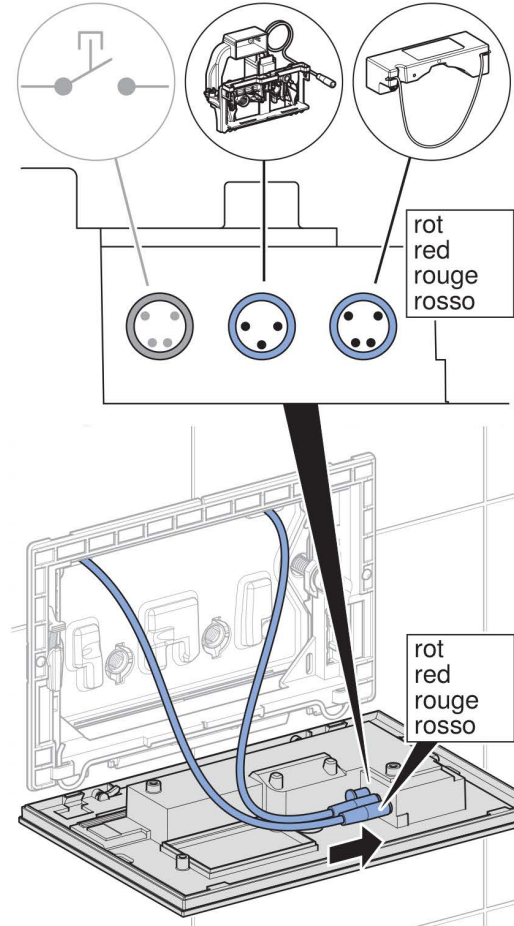

10

13

Geberit Sigma80 Sensor Flush Access Plate With Bluetooth Connectivity

14

17

15

18

16

**Geberit Sigma80 Sensor Flush Access Plate
With Bluetooth Connectivity**

2

1

2

3

4

5

②

■ GEBERIT

Geberit Sigma80 Sensor Flush Access Plate With Bluetooth Connectivity

6

7

8

Geberit Sigma80 Sensor Flush Access Plate With Bluetooth Connectivity

i

Geberit Apps →

1836004 - Black 
<https://gbrt.io/dsvF906>

1836003 - Reflective 
<https://gbrt.io/dsvF90B>

Pairing Secret

1234

9

10

For detailed installation on Sigma80 fit out, please scan the QR code below:

Geberit Sigma80 Sensor Flush Access Plate With Bluetooth Connectivity