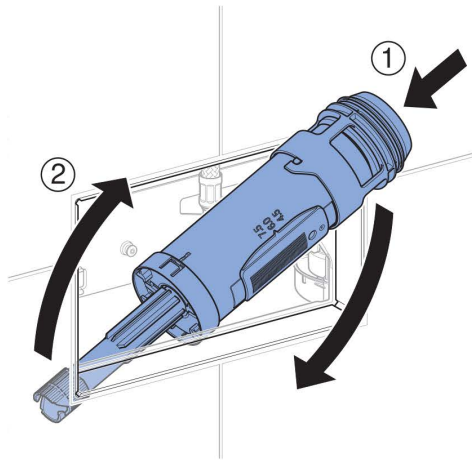

10

13

Geberit Sigma80 Sensor Flush Access Plate With Bluetooth Connectivity

14

17

15

18

16

**Geberit Sigma80 Sensor Flush Access Plate
With Bluetooth Connectivity**

2

1

2

3

4

5

②