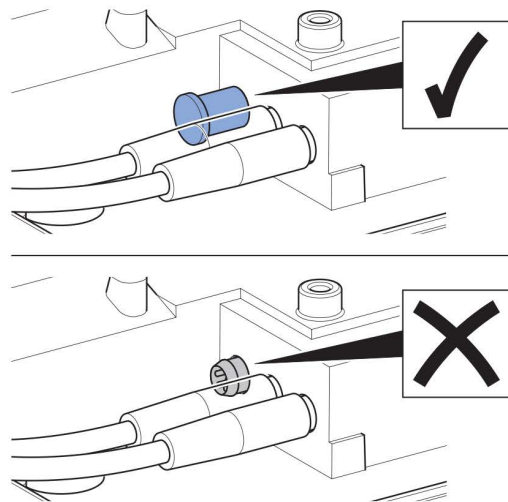

**Geberit Sigma80 Sensor Flush Access Plate
With Bluetooth Connectivity**

2

1

2

3

4

5

②

■ GEBERIT

Geberit Sigma80 Sensor Flush Access Plate With Bluetooth Connectivity

6

7

8

Geberit Sigma80 Sensor Flush Access Plate With Bluetooth Connectivity

i

Geberit Apps →

1836004 - Black 
<https://gbrt.io/dsvF906>

1836003 - Reflective 
<https://gbrt.io/dsvF90B>

Pairing Secret

1234

9

10

For detailed installation on Sigma80 fit out, please scan the QR code below:

Geberit Sigma80 Sensor Flush Access Plate With Bluetooth Connectivity