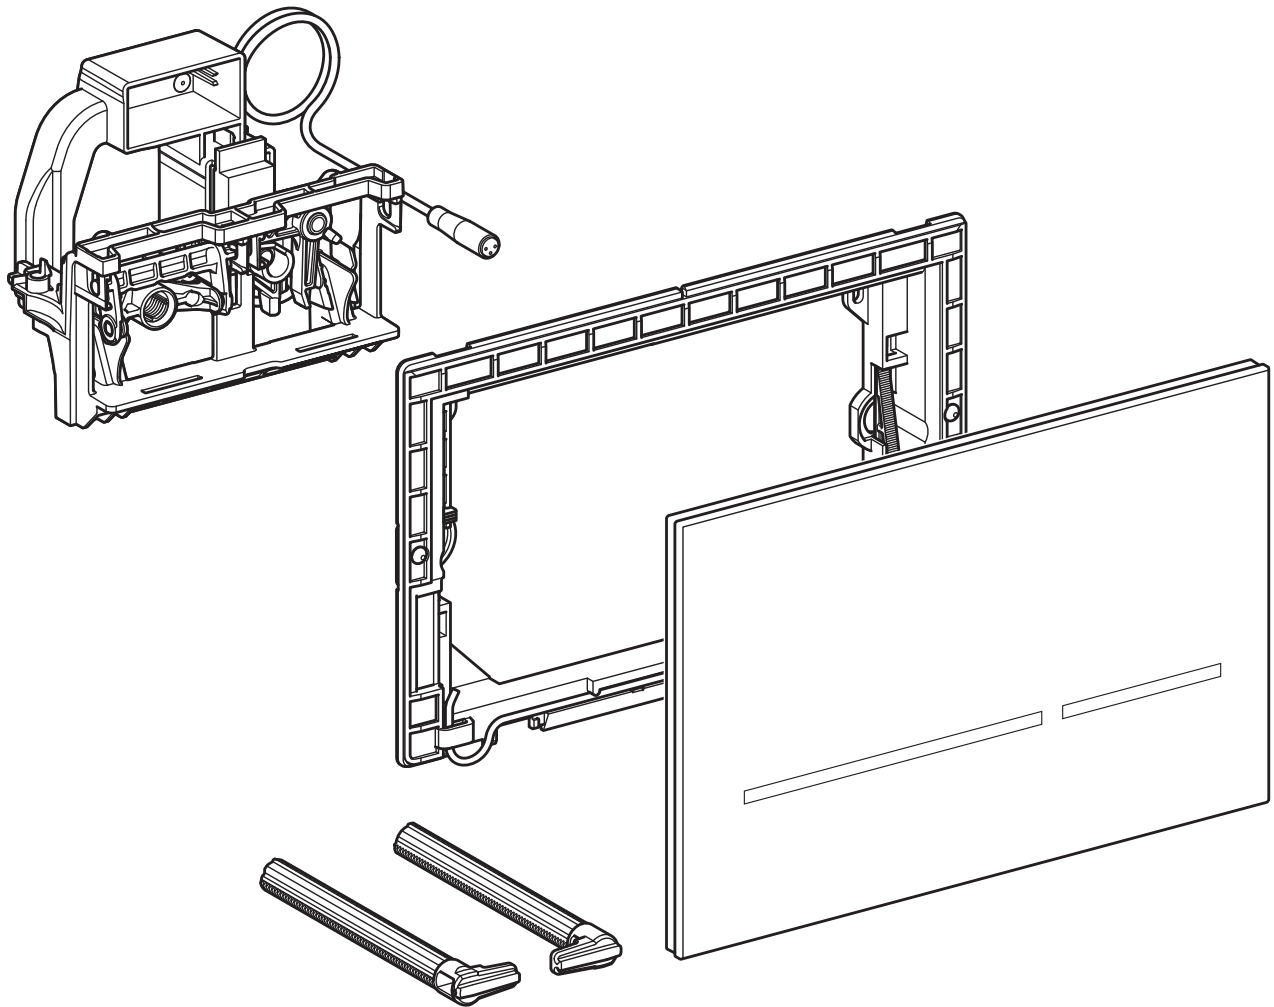

Geberit Sigma80 Sensor Flush Access Plate With Bluetooth Connectivity

Plumbers, please ensure a copy of the installation instructions is left with the end user for future reference.

Published 01/05/2023

970.777.00.0(01)

Geberit Sigma80 Sensor Flush Access Plate With Bluetooth Connectivity

1

2

3

■ GEBERIT

**Geberit Sigma80 Sensor Flush Access Plate
With Bluetooth Connectivity**

4

7

5

8

6

Geberit Sigma80 Sensor Flush Access Plate With Bluetooth Connectivity

9

11

12

10

13

Geberit Sigma80 Sensor Flush Access Plate With Bluetooth Connectivity

14

17

15

18

16