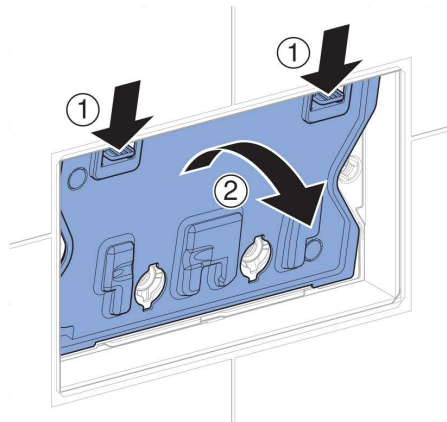

Geberit Sigma80 Sensor Flush Access Plate With Bluetooth Connectivity

Plumbers, please ensure a copy of the installation instructions is left with the end user for future reference.

Published 01/05/2023

970.777.00.0(01)

Geberit Sigma80 Sensor Flush Access Plate With Bluetooth Connectivity

1

2

3

■ GEBERIT

**Geberit Sigma80 Sensor Flush Access Plate
With Bluetooth Connectivity**

4

7

5

8

6

Geberit Sigma80 Sensor Flush Access Plate With Bluetooth Connectivity

9

11

12

10

13

Geberit Sigma80 Sensor Flush Access Plate With Bluetooth Connectivity

14

17

15

18

16