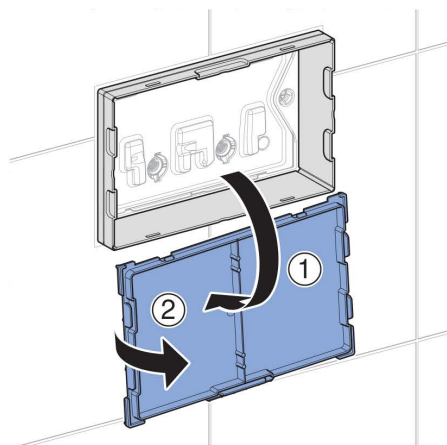

Geberit Sigma80 Sensor Flush Access Plate With Bluetooth Connectivity

Plumbers, please ensure a copy of the installation instructions is left with the end user for future reference.

Published 01/05/2023

970.777.00.0(01)

Geberit Sigma80 Sensor Flush Access Plate With Bluetooth Connectivity

1

2

3

■ GEBERIT

**Geberit Sigma80 Sensor Flush Access Plate
With Bluetooth Connectivity**

4

7

5

8

6

Geberit Sigma80 Sensor Flush Access Plate With Bluetooth Connectivity

9

11

12

10

13

Geberit Sigma80 Sensor Flush Access Plate With Bluetooth Connectivity

14

17

15

18

16