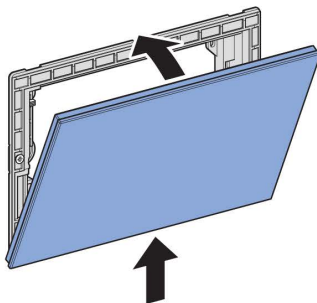

1836004 - Black 
<https://gbrt.io/dsvF906>

1836003 - Reflective 
<https://gbrt.io/dsvF90B>

Pairing Secret

1234

9

10

For detailed installation on Sigma80 fit out, please scan the QR code below:

Geberit Sigma80 Sensor Flush Access Plate With Bluetooth Connectivity