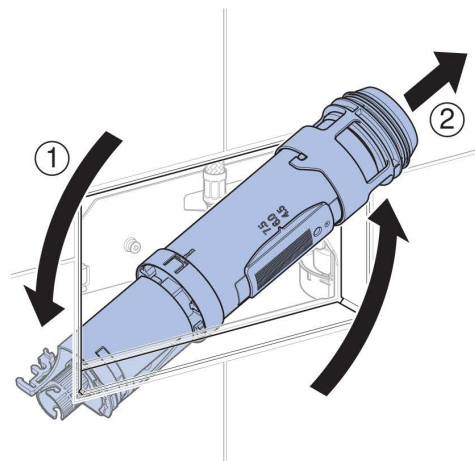

7

5

8

6

Geberit Sigma80 Sensor Flush Access Plate With Bluetooth Connectivity

9

11

12

10

13

Geberit Sigma80 Sensor Flush Access Plate With Bluetooth Connectivity

14

17

15

18

16