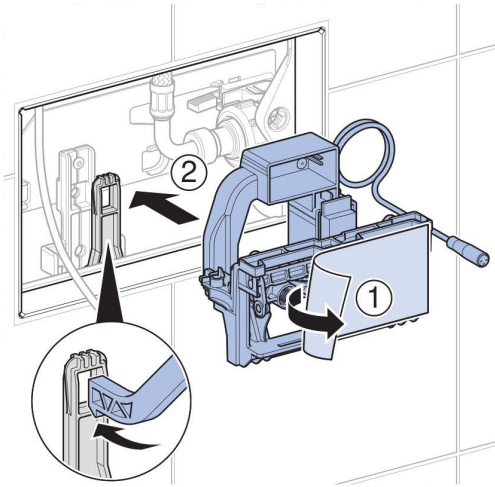

7

5

8

6

Geberit Sigma80 Sensor Flush Access Plate With Bluetooth Connectivity

9

11

12

10

13

Geberit Sigma80 Sensor Flush Access Plate With Bluetooth Connectivity

14

17

15

18

16

**Geberit Sigma80 Sensor Flush Access Plate
With Bluetooth Connectivity**

2

1

2

3

4

5

②