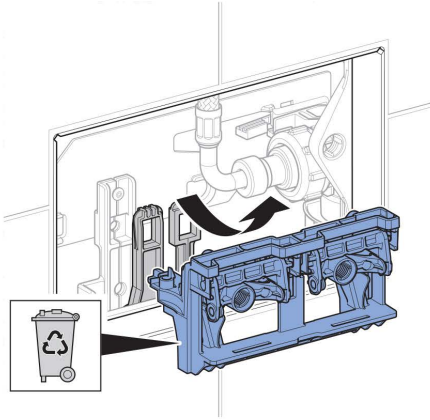

970.777.00.0(01)

Geberit Sigma80 Sensor Flush Access Plate With Bluetooth Connectivity

1

2

3

■ GEBERIT

**Geberit Sigma80 Sensor Flush Access Plate
With Bluetooth Connectivity**

4

7

5

8

6

Geberit Sigma80 Sensor Flush Access Plate With Bluetooth Connectivity

9

11

12