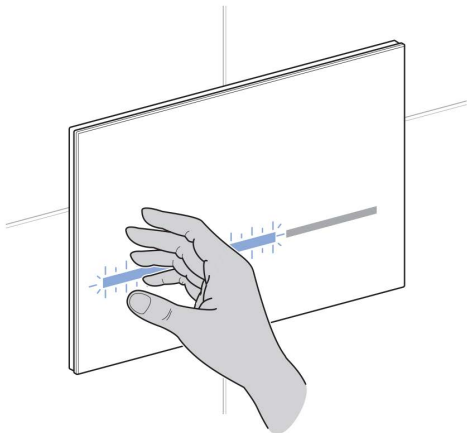

1836004 - Black 
<https://gbrt.io/dsvF906>

1836003 - Reflective 
<https://gbrt.io/dsvF90B>

Pairing Secret

1234

9

10

For detailed installation on Sigma80 fit out, please scan the QR code below:

Geberit Sigma80 Sensor Flush Access Plate With Bluetooth Connectivity

1

2

Geberit Sigma80 Sensor Flush Access Plate With Bluetooth Connectivity

3

Geberit Sigma80 Sensor Flush Access Plate
With Bluetooth Connectivity

Geberit Sigma80 Sensor Flush Access Plate

With Bluetooth Connectivity