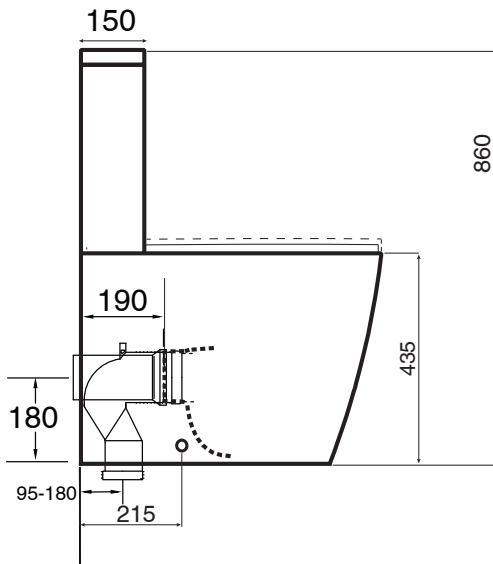

KADO

Kado Lux Close Coupled Back to Wall Overheight Back Inlet Toilet Suite with Thin Soft Close Quick Release Seat (4 Star)

SPECIFICATIONS

Recommended Use	Domestic, Hotel & Commercial
Material	Vitreous China
Colour	White
Weight of Pan	33kg
Weight of Cistern	15kg
Water Inlet Position	Back Inlet
Toilet Seat	Thin Soft Close Quick Release (Polypropylene)
Rim Configuration	Box Rim
Outlet Type	Universal S & P Converts to S Trap using plastic S-Bend (included)
S Trap Setout	95 - 180mm
P Trap Setout	180mm
Inlet Valve Pressure Rating	500kPa

WARRANTY

Warranty - Domestic Use	10 Years
Spare Parts & Labour	12 Months

Please refer to Warranty Page for full Terms and Conditions

Dimensions are nominal measurements only.

Disclaimer: Products in this specification manual must by regulation be installed by licensed and registered trade people. The manufacturer/distributor reserves the right to vary specifications or delete models from their range without prior notification. Dimensions are nominal measurements only. Dimensions and set-outs listed are correct at time of publication however the manufacturer/distributor takes no responsibility for printing errors.