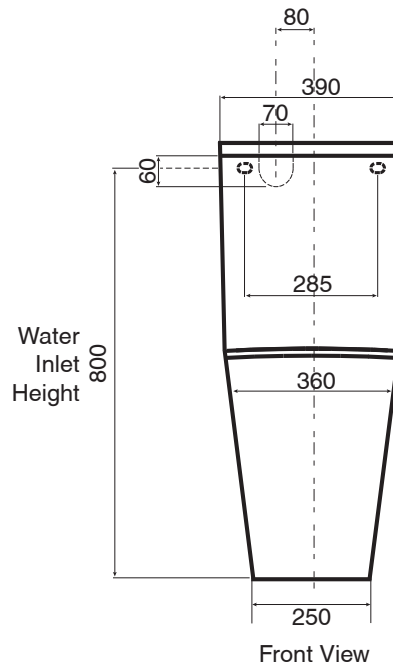

KADO

Kado Lux Close Coupled Back to Wall Overheight Back Inlet Toilet Suite with Thin Soft Close Quick Release Seat (4 Star)

SPECIFICATIONS

Recommended Use	Domestic, Hotel & Commercial
Material	Vitreous China
Colour	White
Weight of Pan	33kg
Weight of Cistern	15kg
Water Inlet Position	Back Inlet
Toilet Seat	Thin Soft Close Quick Release (Polypropylene)
Rim Configuration	Box Rim
Outlet Type	Universal S & P Converts to S Trap using plastic S-Bend (included)
S Trap Setout	95 - 180mm
P Trap Setout	180mm
Inlet Valve Pressure Rating	500kPa

WARRANTY

Warranty - Domestic Use	10 Years
Spare Parts & Labour	12 Months

Please refer to Warranty Page for full Terms and Conditions

Dimensions are nominal measurements only.

Disclaimer: Products in this specification manual must by regulation be installed by licensed and registered trade people. The manufacturer/distributor reserves the right to vary specifications or delete models from their range without prior notification. Dimensions are nominal measurements only. Dimensions and set-outs listed are correct at time of publication however the manufacturer/distributor takes no responsibility for printing errors.

Published 23/11/2020

CLEANING RECOMMENDATIONS:

We recommend the use of soapy water or approved cleaners. This product should not be cleaned with abrasive materials. Damage caused by any improper treatment is not covered by the product warranty. Refer to Warranty Conditions.