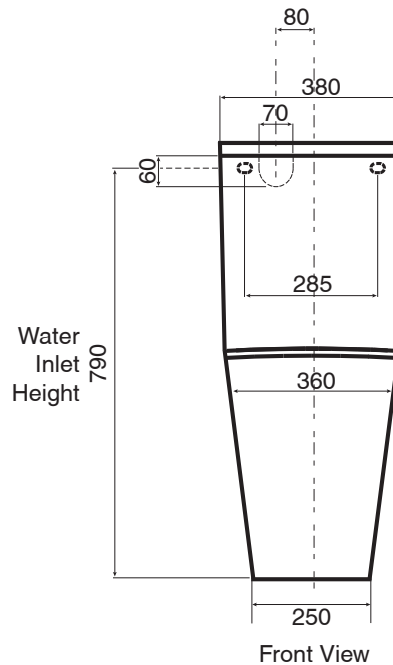

KADO

Kado Lux Close Coupled Back to Wall Overheight Back Inlet Toilet Suite with Thin Soft Close Quick Release Seat (4 Star)

SPECIFICATIONS

Recommended Use	Domestic, Hotel & Commercial
Material	Vitreous China
Colour	White
Weight of Pan	33kg
Weight of Cistern	15kg
Water Inlet Position	Back Inlet
Toilet Seat	Thin Soft Close Quick Release (Polypropylene)
Rim Configuration	Box Rim
Outlet Type	Universal S & P Converts to S Trap using plastic S-Bend (included)
S Trap Setout	95 - 180mm
P Trap Setout	180mm
Inlet Valve Pressure Rating	500kPa

WARRANTY

Warranty - Domestic Use	10 Years
Spare Parts & Labour	12 Months

Please refer to Warranty Page for full Terms and Conditions

Dimensions are nominal measurements only.

Disclaimer: Products in this specification manual must by regulation be installed by licensed and registered trade people. The manufacturer/distributor reserves the right to vary specifications or delete models from their range without prior notification. Dimensions are nominal measurements only. Dimensions and set-outs listed are correct at time of publication however the manufacturer/distributor takes no responsibility for printing errors.

Published 10/08/2020

CLEANING RECOMMENDATIONS:

We recommend the use of soapy water or approved cleaners. This product should not be cleaned with abrasive materials. Damage caused by any improper treatment is not covered by the product warranty. Refer to Warranty Conditions.