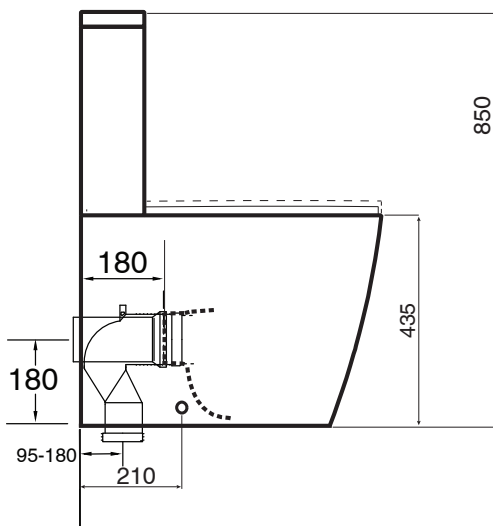

KADO

Kado Lux Close Coupled Back to Wall Overheight Back Inlet Toilet Suite with Thin Soft Close Quick Release Seat (4 Star)

SPECIFICATIONS

Recommended Use	Domestic, Hotel & Commercial
Material	Vitreous China
Colour	White
Weight of Pan	33kg
Weight of Cistern	15kg
Water Inlet Position	Back Inlet
Toilet Seat	Thin Soft Close Quick Release (Polypropylene)
Rim Configuration	Box Rim
Outlet Type	Universal S & P Converts to S Trap using plastic S-Bend (included)
S Trap Setout	95 - 180mm
P Trap Setout	180mm
Inlet Valve Pressure Rating	500kPa

WARRANTY

Warranty - Domestic Use	10 Years
Spare Parts & Labour	12 Months

Please refer to Warranty Page for full Terms and Conditions

Dimensions are nominal measurements only.

Disclaimer: Products in this specification manual must by regulation be installed by licensed and registered trade people. The manufacturer/distributor reserves the right to vary specifications or delete models from their range without prior notification. Dimensions are nominal measurements only. Dimensions and set-outs listed are correct at time of publication however the manufacturer/distributor takes no responsibility for printing errors.