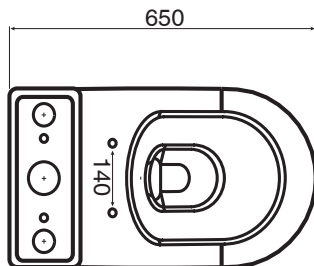

KADO

Kado Lux Close Coupled Back to Wall Overheight Back Inlet Toilet Suite with Thin Soft Close Quick Release Seat (4 Star)

SPECIFICATIONS

Recommended Use	Domestic, Hotel & Commercial
Material	Vitreous China
Colour	White
Weight of Pan	33kg
Weight of Cistern	15kg
Water Inlet Position	Back Inlet
Toilet Seat	Thin Soft Close Quick Release (Polypropylene)
Rim Configuration	Box Rim
Outlet Type	Universal S & P Converts to S Trap using plastic S-Bend (included)
S Trap Setout	95 - 180mm
P Trap Setout	180mm
Inlet Valve Pressure Rating	500kPa

WARRANTY

Warranty - Domestic Use	10 Years
Spare Parts & Labour	12 Months

Please refer to Warranty Page for full Terms and Conditions

Dimensions are nominal measurements only.

Disclaimer: Products in this specification manual must by regulation be installed by licensed and registered trade people. The manufacturer/distributor reserves the right to vary specifications or delete models from their range without prior notification. Dimensions are nominal measurements only. Dimensions and set-outs listed are correct at time of publication however the manufacturer/distributor takes no responsibility for printing errors.