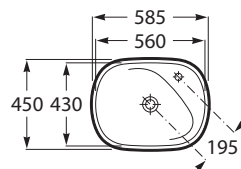

### SPECIFICATIONS

Recommended Use	Domestic, Hotel & Commercial
Material	Vitreous China
Colour	White
Bowl Capacity	450x450 - 6.5 Litres 585x455 - 8.4 Litres
Weight	450x450 - 6.5 kg 585x455 - 7.5 kg
Fixing	Sealed to benchtop with waterproof sealant
Taphole Configuration	1 Taphole
Overflow Configuration	No Overflow
Waste Size	32x40mm
Plug & Waste	Sold Separately
Tapware	Sold Separately

### WARRANTY

Warranty - Domestic Use	15 Years
Spare Parts & Labour	12 Months

*Please refer to Warranty Page for full Terms and Conditions*

Semi Inset Basin 450 x 450

Semi Inset Basin 585 x 455

Dimensions are nominal measurements only.