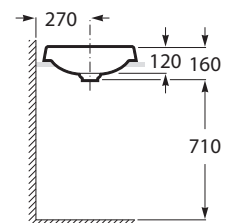

### SPECIFICATIONS

Recommended Use	Domestic, Hotel & Commercial
Material	Vitreous China
Colour	White
Bowl Capacity	450x450 - 6.5 Litres 585x455 - 8.4 Litres
Weight	450x450 - 6.5 kg 585x455 - 7.5 kg
Fixing	Sealed to benchtop with waterproof sealant
Taphole Configuration	1 Taphole
Overflow Configuration	No Overflow
Waste Size	32x40mm
Plug & Waste	Sold Separately
Tapware	Sold Separately

### WARRANTY

Warranty - Domestic Use	15 Years
Spare Parts & Labour	12 Months

*Please refer to Warranty Page for full Terms and Conditions*

Semi Inset Basin 450 x 450

Semi Inset Basin 585 x 455

Dimensions are nominal measurements only.