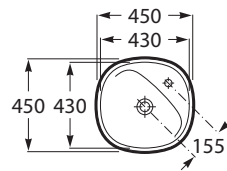

### SPECIFICATIONS

Recommended Use	Domestic, Hotel & Commercial
Material	Vitreous China
Colour	White
Bowl Capacity	450x450 - 6.5 Litres 585x455 - 8.4 Litres
Weight	450x450 - 6.5 kg 585x455 - 7.5 kg
Fixing	Sealed to benchtop with waterproof sealant
Taphole Configuration	1 Taphole
Overflow Configuration	No Overflow
Waste Size	32x40mm
Plug & Waste	Sold Separately
Tapware	Sold Separately

### WARRANTY

Warranty - Domestic Use	15 Years
Spare Parts & Labour	12 Months

*Please refer to Warranty Page for full Terms and Conditions*

Semi Inset Basin 450 x 450

Semi Inset Basin 585 x 455

Dimensions are nominal measurements only.