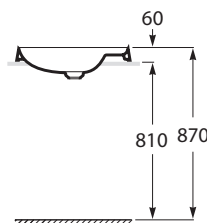

### SPECIFICATIONS

Recommended Use	Domestic, Hotel & Commercial
Material	Vitreous China
Colour	White
Bowl Capacity	450x450 - 6.5 Litres 585x455 - 8.4 Litres
Weight	450x450 - 6.5 kg 585x455 - 7.5 kg
Fixing	Sealed to benchtop with waterproof sealant
Taphole Configuration	1 Taphole
Overflow Configuration	No Overflow
Waste Size	32x40mm
Plug & Waste	Sold Separately
Tapware	Sold Separately

### WARRANTY

Warranty - Domestic Use	15 Years
Spare Parts & Labour	12 Months

*Please refer to Warranty Page for full Terms and Conditions*

Semi Inset Basin 450 x 450

Semi Inset Basin 585 x 455

Dimensions are nominal measurements only.