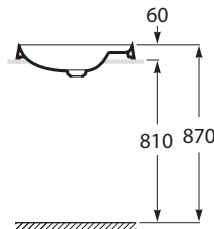

### SPECIFICATIONS

Recommended Use	Domestic, Hotel & Commercial
Material	Vitreous China
Colour	White
Bowl Capacity	450x450 - 6.5 Litres 585x455 - 8.4 Litres
Weight	450x450 - 6.5 kg 585x455 - 7.5 kg
Fixing	Sealed to benchtop with waterproof sealant
Taphole Configuration	1 Taphole
Overflow Configuration	No Overflow
Waste Size	32x40mm
Plug & Waste	Sold Separately
Tapware	Sold Separately

### WARRANTY

Warranty - Domestic Use	15 Years
Spare Parts & Labour	12 Months

*Please refer to Warranty Page for full Terms and Conditions*

Semi Inset Basin 450 x 450

Semi Inset Basin 585 x 455

Dimensions are nominal measurements only.