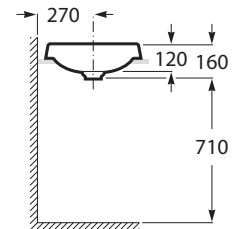

### SPECIFICATIONS

Recommended Use	Domestic, Hotel & Commercial
Material	Vitreous China
Colour	White
Bowl Capacity	450x450 - 6.5 Litres 585x455 - 8.4 Litres
Weight	450x450 - 6.5 kg 585x455 - 7.5 kg
Fixing	Sealed to benchtop with waterproof sealant
Taphole Configuration	1 Taphole
Overflow Configuration	No Overflow
Waste Size	32x40mm
Plug & Waste	Sold Separately
Tapware	Sold Separately

### WARRANTY

Warranty - Domestic Use	15 Years
Spare Parts & Labour	12 Months

*Please refer to Warranty Page for full Terms and Conditions*

Semi Inset Basin 450 x 450

Semi Inset Basin 585 x 455

Dimensions are nominal measurements only.