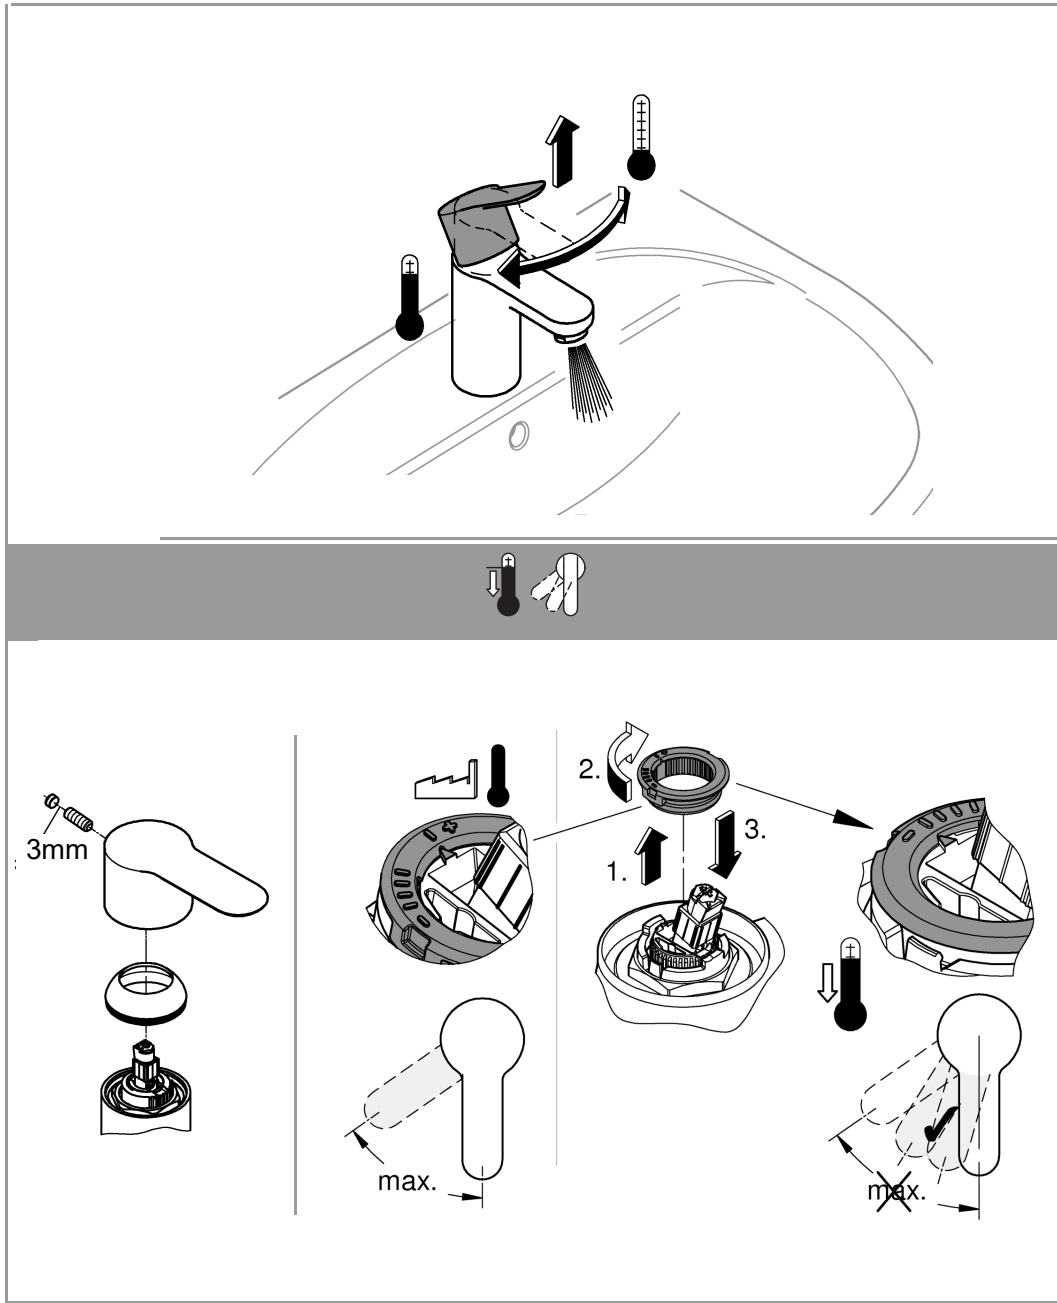

**EUROSMART NEW
BASIN MIXER S SIZE
MODEL #23993003**

Installation instructions

Flush piping system

Flush piping system prior and after installation of fitting thoroughly.

Installation and connection-Refer to the dimensional drawing above.

This product must be installed in conformance with local codes e.g. AS/NZS 3500 series of standard!

Flow pressure: min. 100kPa bar – recommended 100 – 500 kPa

Note:

Open cold and hot water supply and check connections leakage!

7 UFY.

: cf 'X]f YW]cbg' cb 'h Y'WUFY'cZH]g'Z]H]b[žd'YUgY fYZf'fc' h' Y'UWŦc a dUbn]b['WUFY']bgf]i W]cbg''