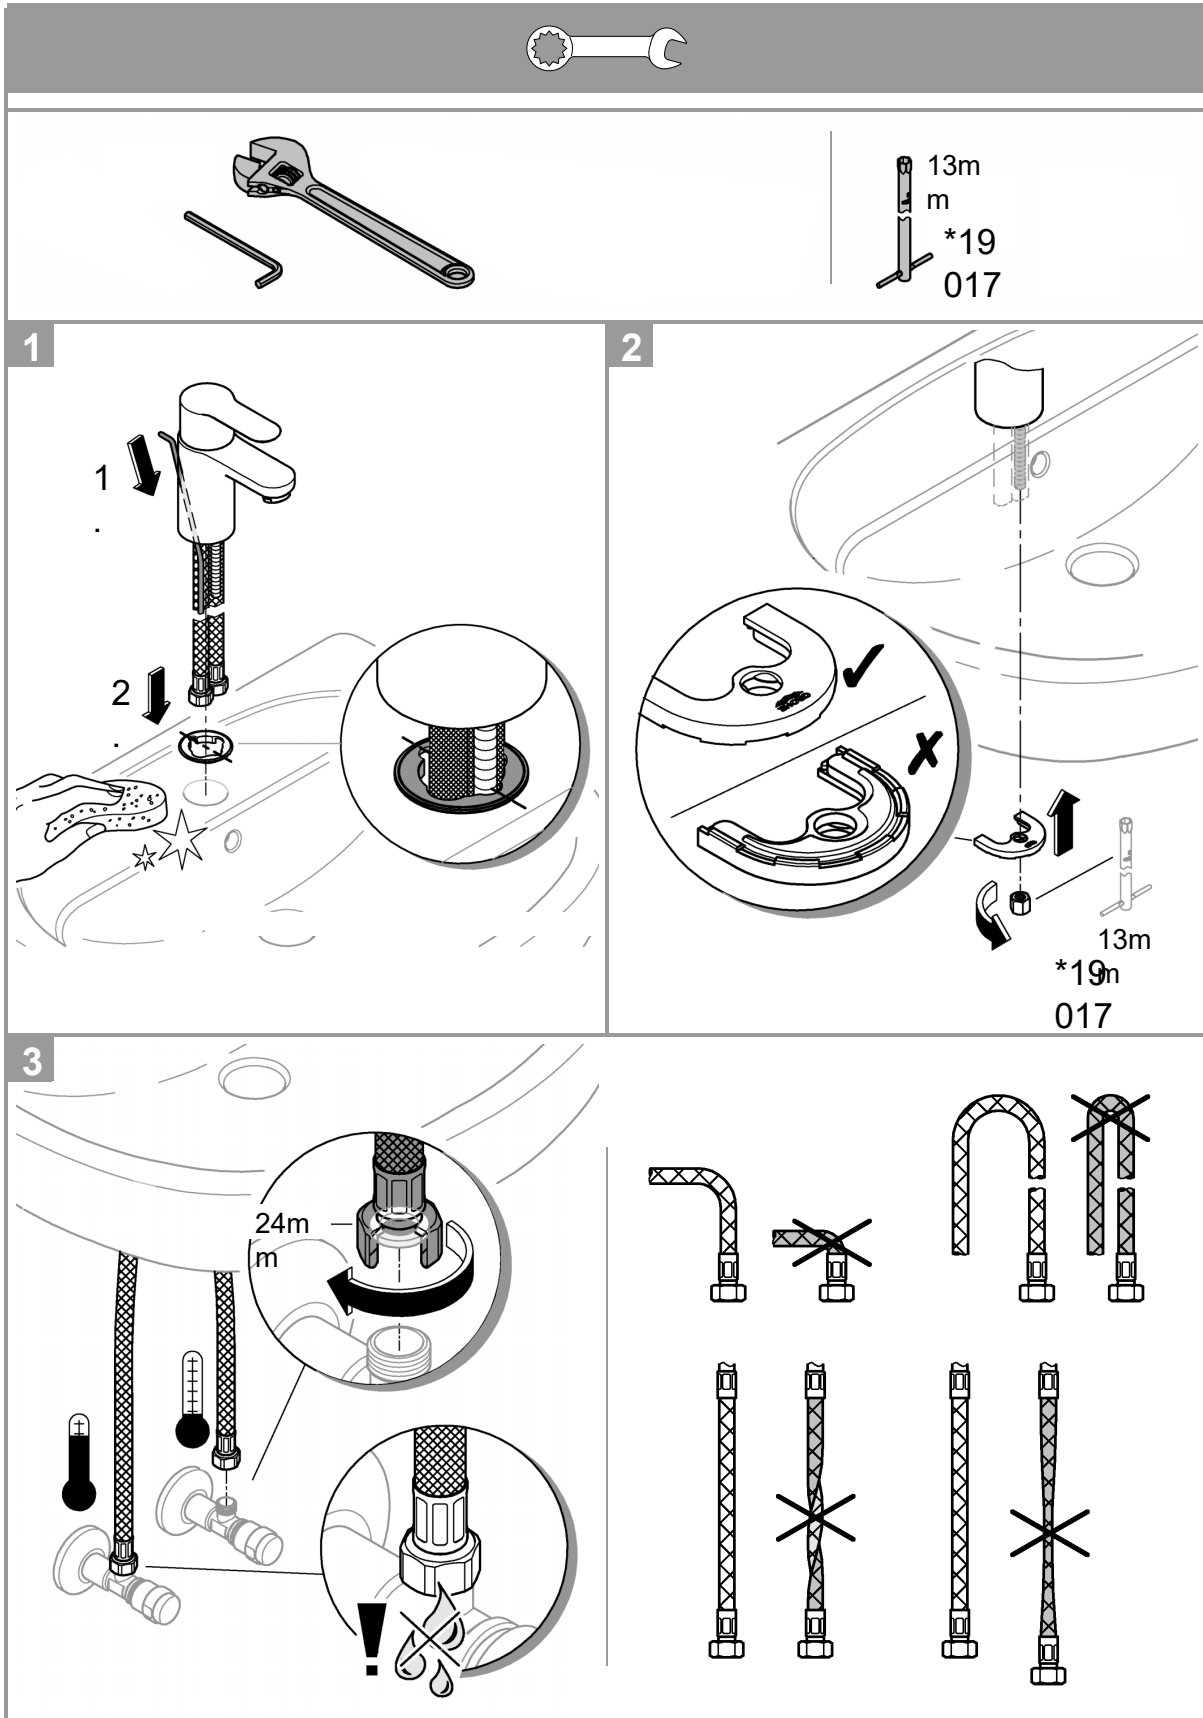

EUROSMART NEW
BASIN MIXER S SIZE
MODEL #23993003

Pure Freude
an Wasser

Product Specifications

Product Description:

Eurosmart
Single-Lever S size Basin Mixer

S-Size
Single Hole installation
Metal Lever

GROHE SilkMove®
28 mm Ceramic Cartridge
Adjustable flow rate limiter with temperature limiter
GROHE ZERO Inner waterway - Lead and nickel free

GROHE StarLight® chrome finish

GROHE EcoJoy® Mousseur (Aerator)
Smooth body
Flexible Connection Hoses

EUROSMART NEW
BASIN MIXER S SIZE
MODEL #23993003

Installation instructions

Pure Freude
an Wasser

GROHE

**EUROSMART NEW
BASIN MIXER S SIZE
MODEL #23993003**

Installation instructions

Flush piping system

Flush piping system prior and after installation of fitting thoroughly.

Installation and connection-Refer to the dimensional drawing above.

This product must be installed in conformance with local codes e.g. AS/NZS 3500 series of standard!

Replacing the cartridge.

Assemble in reverse order.

Observe the correct installation position!

Make sure that the cartridge seals engage in the grooves on the housing. Screw in and tighten screwing.

Replacement parts (* = special accessories).