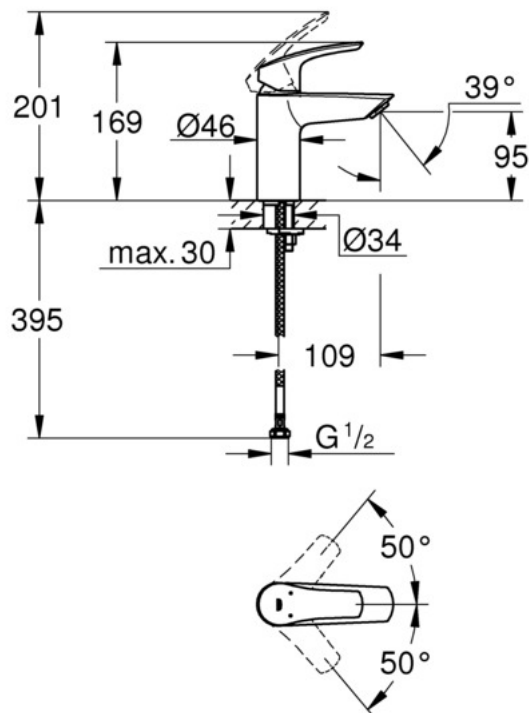

EUROSMART NEW
BASIN MIXER S SIZE
MODEL #23993003

Pure Freude
an Wasser

Product Specifications

Product Description:

Eurosmart
Single-Lever S size Basin Mixer

S-Size
Single Hole installation
Metal Lever

GROHE SilkMove®
28 mm Ceramic Cartridge
Adjustable flow rate limiter with temperature limiter
GROHE ZERO Inner waterway - Lead and nickel free

GROHE StarLight® chrome finish

GROHE EcoJoy® Mousseur (Aerator)
Smooth body
Flexible Connection Hoses

EUROSMART NEW
BASIN MIXER S SIZE
MODEL #23993003

Installation instructions

Pure Freude
an Wasser

GROHE

**EUROSMART NEW
BASIN MIXER S SIZE
MODEL #23993003**

Installation and connection, see Fig. [1] - [3].

Refer to the dimensional drawing.

The cold-water supply must be connected on the right and the hot-water supply on the left.

Open cold and hot-water supply and check connections for watertightness!