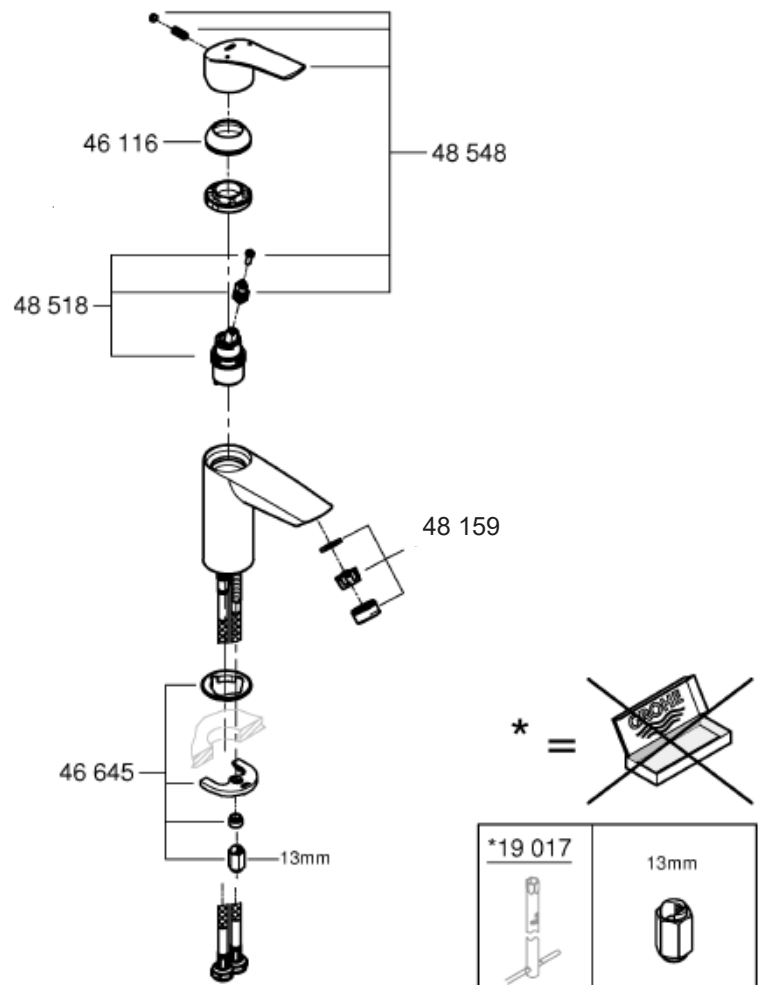

Installation and connection, see Fig. [1] - [3].

Refer to the dimensional drawing.

The cold-water supply must be connected on the right and the hot-water supply on the left.

Open cold and hot-water supply and check connections for watertightness!

Email:

sales@monacocorp.co.nz

**EUROSMART NEW
BASIN MIXER S SIZE
MODEL #23993003**

Spare Parts

*Pure Freude
an Wasser*

Pos.-nr.	Product Description	Order-nr.	Units per package
1	Cap	46116000	1
2	Lever	48548000	1
3	Cartridge	48518000	1
4	Fixation assembly	46645000	1
5	Mousseur	48159000	1
	Socket spanner - Optional extra	19332000	1
	Mounting wrench - Optional extra	19017000	1