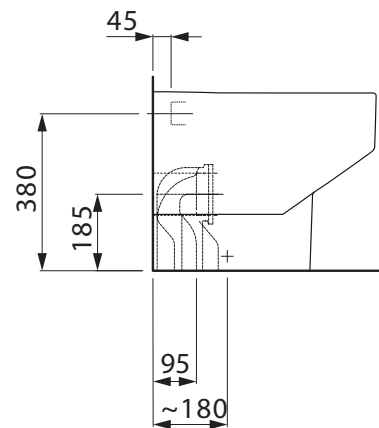

LAUFEN Sonar Rimless Back to Wall Pan and Soft Close Quick Release Seat (4 Star)

1813056

SPECIFICATIONS	
Recommended Use	Domestic, Hotel & Commercial
Pan Material	Vitreous China
Toilet Seat Material	Duroplast
Weight of Pan	29 kg
Rim Configuration	Rimless
Pan Fixing	To wall using solid or cavity wall brackets (not supplied)
WARRANTY	
Warranty - Domestic Use	15 Years
Spare Parts & Labour	12 Months
<i>Please refer to Warranty Page for full Terms and Conditions</i>	

Disclaimer: Products in this specification manual must by regulation be installed by licensed and registered trade people. The manufacturer/distributor reserves the right to vary specifications or delete models from their range without prior notification. Dimensions are nominal measurements only. Dimensions and set-outs listed are correct at time of publication however the manufacturer/distributor takes no responsibility for printing errors.