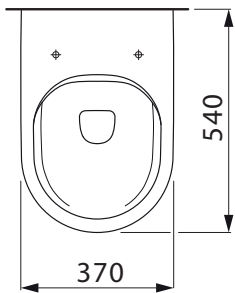

LAUFEN Sonar Rimless Back to Wall Pan and Soft Close Quick Release Seat (4 Star)

1813056

SPECIFICATIONS	
Recommended Use	Domestic, Hotel & Commercial
Pan Material	Vitreous China
Toilet Seat Material	Duroplast
Weight of Pan	29 kg
Rim Configuration	Rimless
Pan Fixing	To wall using solid or cavity wall brackets (not supplied)
WARRANTY	
Warranty - Domestic Use	15 Years
Spare Parts & Labour	12 Months
<i>Please refer to Warranty Page for full Terms and Conditions</i>	

Disclaimer: Products in this specification manual must by regulation be installed by licensed and registered trade people. The manufacturer/distributor reserves the right to vary specifications or delete models from their range without prior notification. Dimensions are nominal measurements only. Dimensions and set-outs listed are correct at time of publication however the manufacturer/distributor takes no responsibility for printing errors.