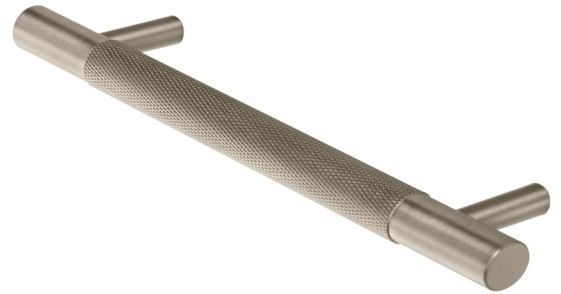

### INTERNAL DRAWER

### HANDLE

Omvivo Knurled Bar Handle

## Neo Wall Hung Vanity - Handle Finish Options

Brushed Gold

Brushed Nickel

Matt Black

Polished Chrome