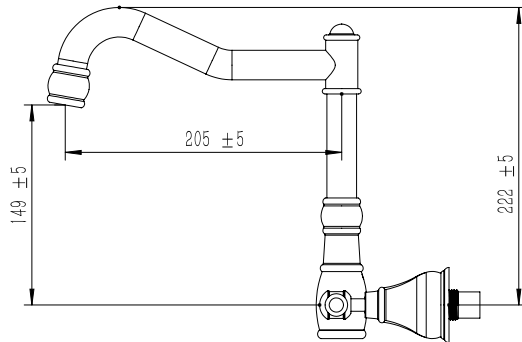

Milli Voir Wall English Kitchen Set Lever Handle Chrome (4 Star)

2265313

SPECIFICATIONS

Recommended Use	Domestic, hotel and commercial
Colour	Chrome
Material	DR Brass
Recommended Pressure Range	150 - 500 kPa
Max Continuous Working Pressure	500 kPa
Max Continuous Working Temperature	80 deg C
Suitable for Storage Tank Hot Water	Yes
Suitable for Continuous Flow Hot Water	Yes
Suitable for Gravity Feed Hot Water	No

WARRANTY

Warranty - Domestic Use	15 Years
Spare Parts & Labour	12 Months

Please refer to Warranty Page for full Terms and Conditions

Dimensions are nominal measurements only.

CLEANING RECOMMENDATIONS:

We recommend the use of soapy water or approved cleaners. This product should not be cleaned with abrasive materials. Damage caused by any improper treatment is not covered by the product warranty. Refer to Warranty Conditions

Disclaimer: Products in this specification manual must by regulation be installed by licensed and registered trade people. The manufacturer/distributor reserves the right to vary specifications or delete models from their range without prior notification. Dimensions are nominal measurements only. Dimensions and set-outs listed are correct at time of publication however the manufacturer/distributor takes no responsibility for printing errors.

Published 01/06/2020

To see the complete Milli range go to www.reece.com.au