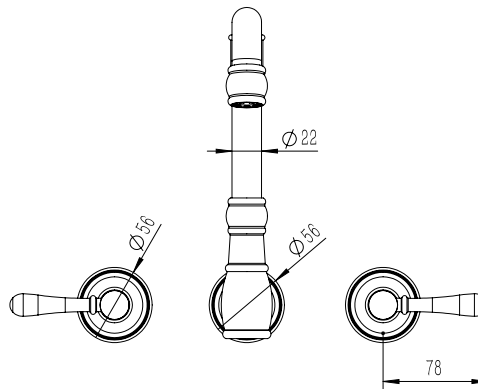

Milli Voir Wall English Kitchen Set Lever Handle Chrome (4 Star)

2265313

SPECIFICATIONS

Recommended Use	Domestic, hotel and commercial
Colour	Chrome
Material	DR Brass
Recommended Pressure Range	150 - 500 kPa
Max Continuous Working Pressure	500 kPa
Max Continuous Working Temperature	80 deg C
Suitable for Storage Tank Hot Water	Yes
Suitable for Continuous Flow Hot Water	Yes
Suitable for Gravity Feed Hot Water	No

WARRANTY

Warranty - Domestic Use	15 Years
Spare Parts & Labour	12 Months

Please refer to Warranty Page for full Terms and Conditions

Dimensions are nominal measurements only.

CLEANING RECOMMENDATIONS:

We recommend the use of soapy water or approved cleaners. This product should not be cleaned with abrasive materials. Damage caused by any improper treatment is not covered by the product warranty. Refer to Warranty Conditions

Disclaimer: Products in this specification manual must by regulation be installed by licensed and registered trade people. The manufacturer/distributor reserves the right to vary specifications or delete models from their range without prior notification. Dimensions are nominal measurements only. Dimensions and set-outs listed are correct at time of publication however the manufacturer/distributor takes no responsibility for printing errors.

Published 01/06/2020

To see the complete Milli range go to www.reece.com.au