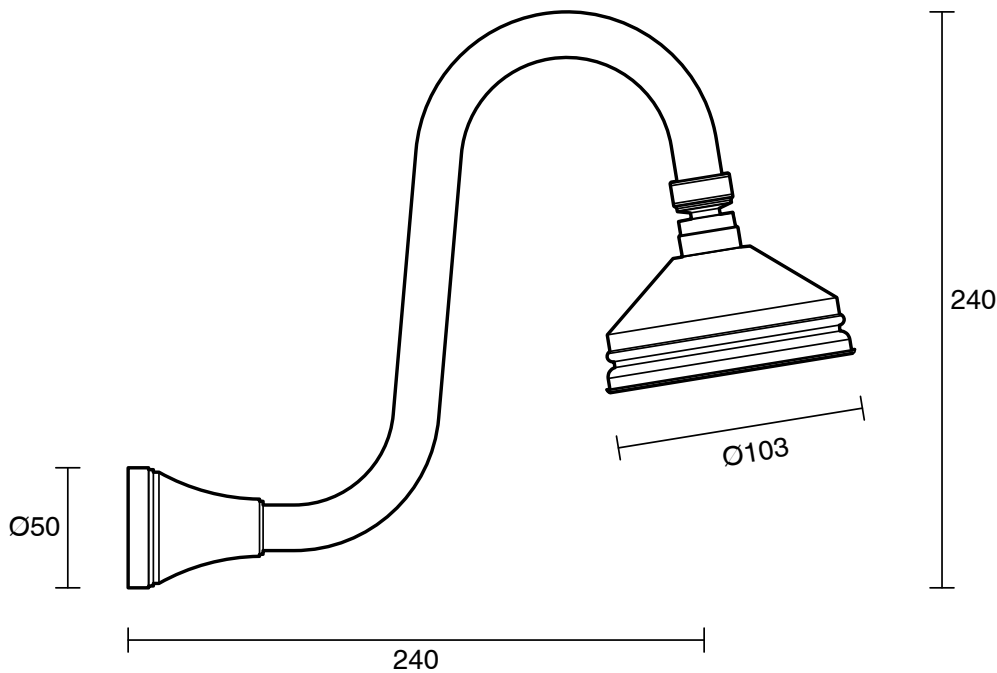

KADO

Kado Era Gooseneck Shower Arm & Rose Brushed Nickel (3 Star)

9512101

SPECIFICATIONS

Recommended Use	Domestic, Hotel & Commercial
Colour	Brushed Nickel
Finish	Brushed
Material	DR Brass
Recommended Pressure Range	150 - 500 kPa
Maximum Continuous Working Temperature	80 deg C
Suitable for Storage Tank Hot Water	Yes
Suitable for Continuous Flow Hot Water	Yes
Suitable for Gravity Feed Hot Water	No

WARRANTY

Warranty - Domestic Use	10 Years
Spare Parts & Labour	12 Months

Please refer to Warranty Page for full Terms and Conditions

Dimensions are nominal measurements only.

CLEANING RECOMMENDATIONS:

We recommend the use of soapy water or approved cleaners. This product should not be cleaned with abrasive materials. Damage caused by any improper treatment is not covered by the product warranty. Refer to Warranty Conditions

Disclaimer: Products in this specification manual must by regulation be installed by licensed and registered trade people. The manufacturer/distributor reserves the right to vary specifications or delete models from their range without prior notification. Dimensions are nominal measurements only. Dimensions and set-outs listed are correct at time of publication however the manufacturer/distributor takes no responsibility for printing errors.

Published 12/10/2023

To see the complete Kado range go to www.reece.com.au