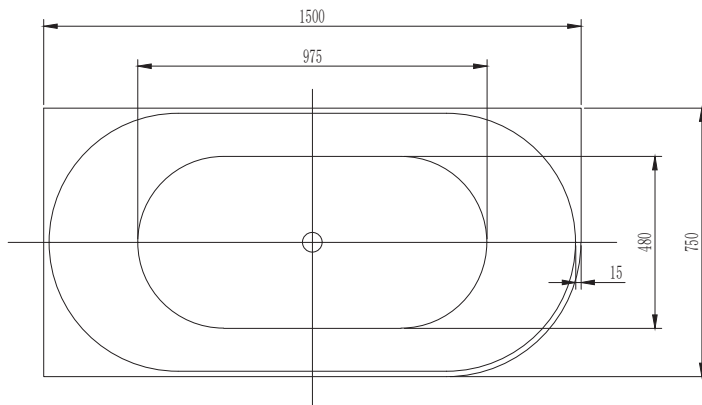

Posh Solus Back To Corner Freestanding Bath 1500mm Left Corner White

1722001

SPECIFICATIONS

Recommended Use	Domestic, Hotel & Commercial
Material	Sanitary Grade Acrylic
Colour	White
Capacity	230 ltr
Weight	40 kg
Fixing	Silicone to Floor
Overflow Configuration	No Overflow
Plug & Waste Size	40mm

WARRANTY

Warranty - Domestic Use	10 Years
Spare Parts & Labour	12 Months

Please refer to Warranty Page for full Terms and Conditions

Dimensions are nominal measurements only.

CLEANING RECOMMENDATIONS:

We recommend the use of soapy water or approved cleaners. This product should not be cleaned with abrasive materials. Damage caused by any improper treatment is not covered by the product warranty. Refer to Warranty Conditions

Disclaimer: Products in this specification manual must by regulation be installed by licensed and registered trade people. The manufacturer/distributor reserves the right to vary specifications or delete models from their range without prior notification. Dimensions are nominal measurements only. Dimensions and set-outs listed are correct at time of publication however the manufacturer/distributor takes no responsibility for printing errors.

Published 09/08/2021

To see the complete Posh range go to
www.reece.com.au