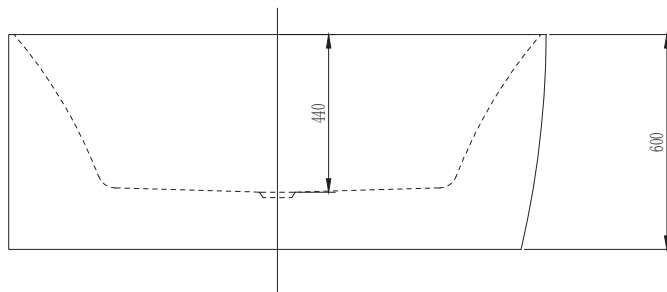

Posh Solus Back To Corner Freestanding Bath 1500mm Left Corner White

1722001

SPECIFICATIONS

Recommended Use	Domestic, Hotel & Commercial
Material	Sanitary Grade Acrylic
Colour	White
Capacity	230 ltr
Weight	40 kg
Fixing	Silicone to Floor
Overflow Configuration	No Overflow
Plug & Waste Size	40mm

WARRANTY

Warranty - Domestic Use	10 Years
Spare Parts & Labour	12 Months

Please refer to Warranty Page for full Terms and Conditions

Dimensions are nominal measurements only.

CLEANING RECOMMENDATIONS:

We recommend the use of soapy water or approved cleaners. This product should not be cleaned with abrasive materials. Damage caused by any improper treatment is not covered by the product warranty. Refer to Warranty Conditions

Disclaimer: Products in this specification manual must by regulation be installed by licensed and registered trade people. The manufacturer/distributor reserves the right to vary specifications or delete models from their range without prior notification. Dimensions are nominal measurements only. Dimensions and set-outs listed are correct at time of publication however the manufacturer/distributor takes no responsibility for printing errors.

Published 09/08/2021

To see the complete Posh range go to
www.reece.com.au