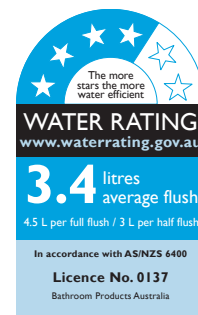

Roca Debba Rimless Close Coupled Back To Wall Bottom Inlet Toilet Suite (4 Star)

1831012

SPECIFICATIONS

Recommended Use	Domestic, Hotel & Commercial
Pan Material	Vitreous China
Toilet Seat Material	UF (Urea-Formaldehyde & Thermoset)
Weight of Pan	32 kg
Weight of Cistern	13 kg
Water Inlet Position	Bottom Inlet
Toilet Seat Type	Soft Close Quick Release
Rim Configuration	Rimless
Pan Outlet Type	Universal S & P
P Trap Setout	180 mm
S Trap Min Setout	125 mm
S Trap Max Setout	225 mm
Pan Fixing	Screwed to floor using brackets (supplied) and bedded with sealant
Inlet Valve Recommended Maximum Pressure	1000 kPa

WARRANTY

Warranty - Domestic Use	15 Years
Spare Parts & Labour	12 Months

Please refer to Warranty Page for full Terms and Conditions

Dimensions are nominal measurements only.

CLEANING RECOMMENDATIONS:

We recommend the use of soapy water or approved cleaners. This product should not be cleaned with abrasive materials. Damage caused by any improper treatment is not covered by the product warranty. Refer to Warranty Conditions

Disclaimer: Products in this specification manual must by regulation be installed by licensed and registered trade people. The manufacturer/distributor reserves the right to vary specifications or delete models from their range without prior notification. Dimensions are nominal measurements only. Dimensions and set-outs listed are correct at time of publication however the manufacturer/distributor takes no responsibility for printing errors.

Published 02/09/2022

To see the complete Roca range go to www.reece.com.au/bathrooms