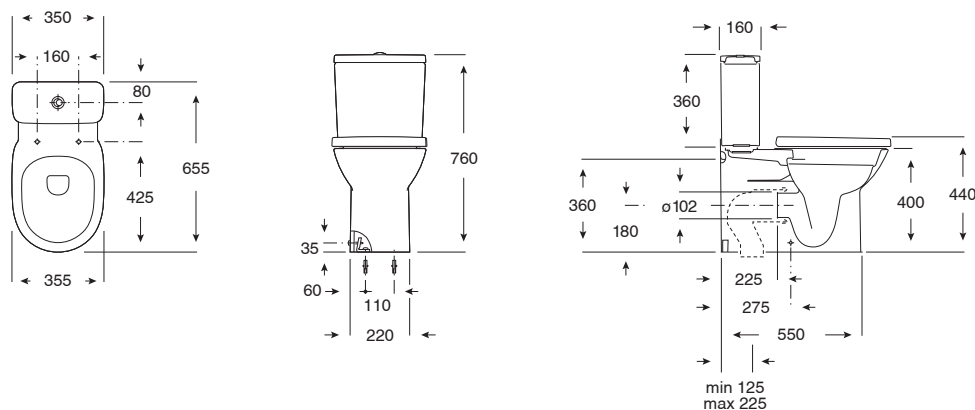

Roca Debba Rimless Close Coupled Back To Wall Bottom Inlet Toilet Suite (4 Star)

1831012

SPECIFICATIONS

Recommended Use	Domestic, Hotel & Commercial
Pan Material	Vitreous China
Toilet Seat Material	UF (Urea-Formaldehyde & Thermoset)
Weight of Pan	32 kg
Weight of Cistern	13 kg
Water Inlet Position	Bottom Inlet
Toilet Seat Type	Soft Close Quick Release
Rim Configuration	Rimless
Pan Outlet Type	Universal S & P
P Trap Setout	180 mm
S Trap Min Setout	125 mm
S Trap Max Setout	225 mm
Pan Fixing	Screwed to floor using brackets (supplied) and bedded with sealant
Inlet Valve Recommended Maximum Pressure	1000 kPa

WARRANTY

Warranty - Domestic Use	15 Years
Spare Parts & Labour	12 Months

Please refer to Warranty Page for full Terms and Conditions

Dimensions are nominal measurements only.

CLEANING RECOMMENDATIONS:

We recommend the use of soapy water or approved cleaners. This product should not be cleaned with abrasive materials. Damage caused by any improper treatment is not covered by the product warranty. Refer to Warranty Conditions

Disclaimer: Products in this specification manual must by regulation be installed by licensed and registered trade people. The manufacturer/distributor reserves the right to vary specifications or delete models from their range without prior notification. Dimensions are nominal measurements only. Dimensions and set-outs listed are correct at time of publication however the manufacturer/distributor takes no responsibility for printing errors.

Published 02/09/2022

To see the complete Roca range go to www.reece.com.au/bathrooms