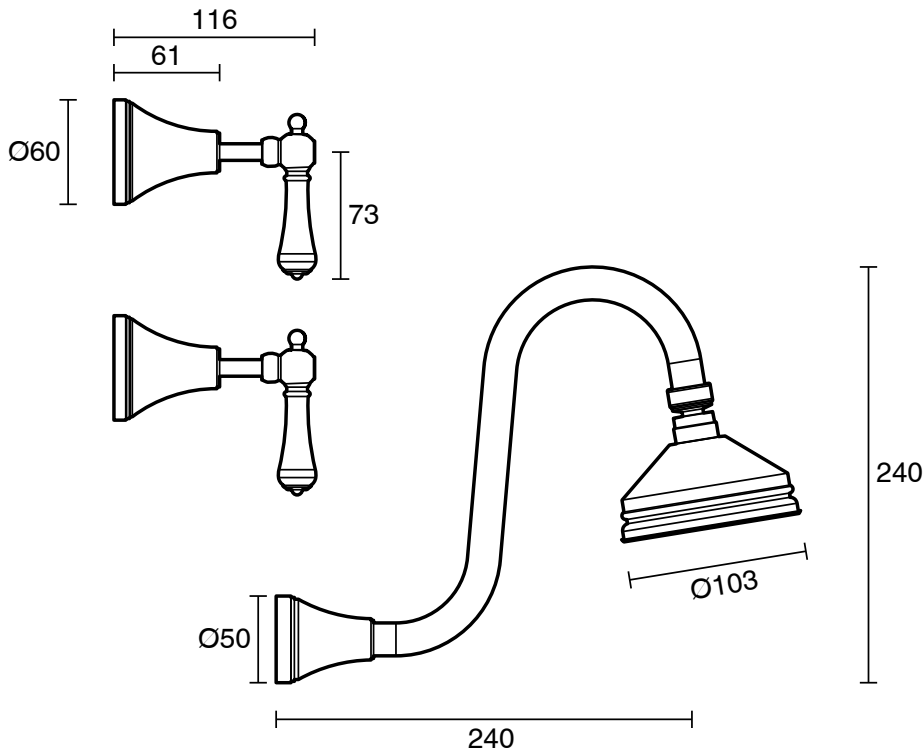

## Kado Era Gooseneck Shower Set Lever Porcelain Handle Brass Gold (3 Star)

9507556

SPECIFICATIONS	
Recommended Use	Domestic, Hotel & Commercial
Colour	Brass Gold with Porcelain Handles
Finish	Polished
Material	DR Brass
Recommended Pressure Range	150 - 500 kPa
Maximum Continuous Working Temperature	80 deg C
Suitable for Storage Tank Hot Water	Yes
Suitable for Continuous Flow Hot Water	Yes
Suitable for Gravity Feed Hot Water	No
WARRANTY	
Warranty - Domestic Use	10 Years
Spare Parts & Labour	12 Months
<i>Please refer to Warranty Page for full Terms and Conditions</i>	

Dimensions are nominal measurements only.