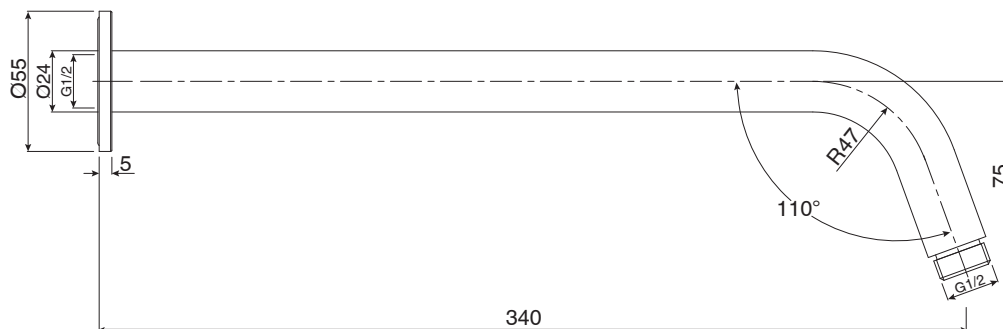

Mizu Drift Wall Straight Shower Arm Only Brushed Nickel

9508184

SPECIFICATIONS

Recommended Use	Domestic, Hotel & Commercial
Colour	Brushed Nickel
Finish	Brushed
Material	Brass
Recommended Pressure Range	150 - 500 kPa
Maximum Continuous Working Temperature	60 deg C
Suitable for Storage Tank Hot Water	Yes
Suitable for Continuous Flow Hot Water	Yes
Suitable for Gravity Feed Hot Water	No

WARRANTY

Warranty - Domestic Use	10 Years
Spare Parts & Labour	12 Months

Please refer to Warranty Page for full Terms and Conditions

Dimensions are nominal measurements only.

CLEANING RECOMMENDATIONS:

We recommend the use of soapy water or approved cleaners. This product should not be cleaned with abrasive materials. Damage caused by any improper treatment is not covered by the product warranty. Refer to Warranty Conditions

Disclaimer: Products in this specification manual must by regulation be installed by licensed and registered trade people. The manufacturer/distributor reserves the right to vary specifications or delete models from their range without prior notification. Dimensions are nominal measurements only. Dimensions and set-outs listed are correct at time of publication however the manufacturer/distributor takes no responsibility for printing errors.

Published 01/12/2022

To see the complete Mizu range go to www.reece.com.au