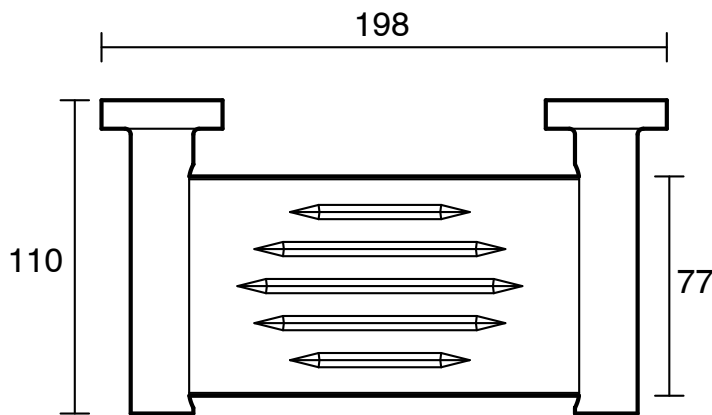

S U S S E X

Sussex Scala Soap Dish LUX PVD Brushed Oyster Nickel

2267102

SPECIFICATIONS	
Recommended Use	Domestic;Hotel;Commercial
Colour Finish	Brushed Oyster Nickel
Primary Material	Brass
WARRANTY	
Replacement Only - Domestic Use (Years)	15
Parts Replacement Only (Years)	15
<i>Please refer to Warranty Page for full Terms and Conditions</i>	