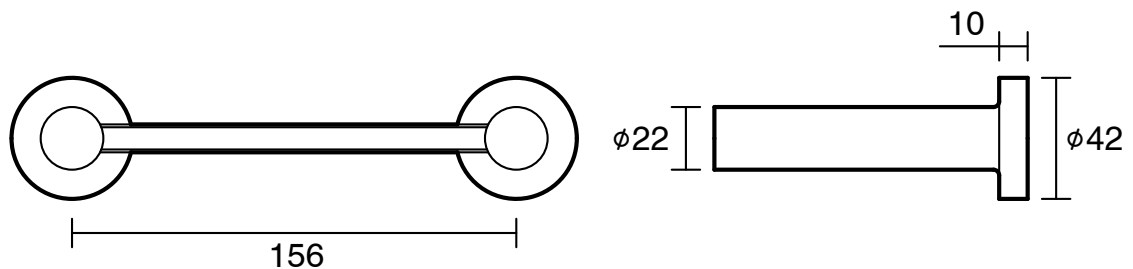

S U S S E X

Sussex Scala Soap Dish LUX PVD Brushed Oyster Nickel

2267102

SPECIFICATIONS	
Recommended Use	Domestic;Hotel;Commercial
Colour Finish	Brushed Oyster Nickel
Primary Material	Brass
WARRANTY	
Replacement Only - Domestic Use (Years)	15
Parts Replacement Only (Years)	15
<i>Please refer to Warranty Page for full Terms and Conditions</i>	