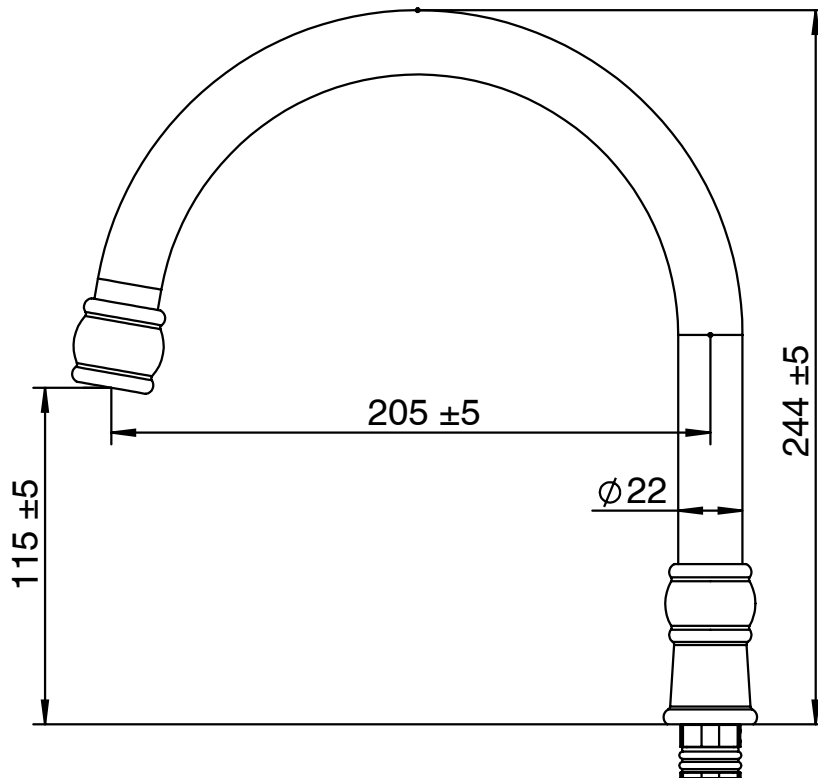

Milli Voir Hob Gooseneck Sink / Spa Outlet Only Chrome (4 Star)

2265301

SPECIFICATIONS

Recommended Use	Domestic, hotel and commercial
Colour	Chrome
Material	DR Brass
Recommended Pressure Range	150 - 500 kPa
Max Continuous Working Pressure	500 kPa
Max Continuous Working Temperature	80 deg C
Suitable for Storage Tank Hot Water	Yes
Suitable for Continuous Flow Hot Water	Yes
Suitable for Gravity Feed Hot Water	No

WARRANTY

Warranty - Domestic Use	15 Years
Spare Parts & Labour	12 Months

Please refer to Warranty Page for full Terms and Conditions

Dimensions are nominal measurements only.

CLEANING RECOMMENDATIONS:

We recommend the use of soapy water or approved cleaners. This product should not be cleaned with abrasive materials. Damage caused by any improper treatment is not covered by the product warranty. Refer to Warranty Conditions

Disclaimer: Products in this specification manual must by regulation be installed by licensed and registered trade people. The manufacturer/distributor reserves the right to vary specifications or delete models from their range without prior notification. Dimensions are nominal measurements only. Dimensions and set-outs listed are correct at time of publication however the manufacturer/distributor takes no responsibility for printing errors.

Published 01/06/2020

To see the complete Milli range go to www.reece.com.au