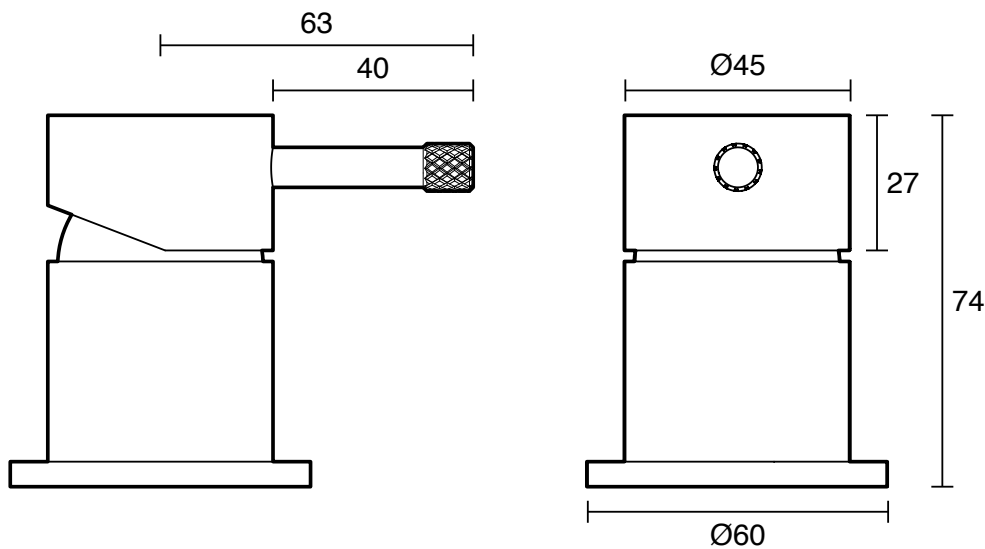

SUSSEX

Sussex Scala Nova Top Mount Hob Mixer PVD Brushed Gold Lead Free

43577

SPECIFICATIONS	
Recommended Use	Residential;Commercial
Colour Finish	Brushed Gold
Primary Material	Lead Free Brass
Recommended Pressure Range	150 - 500 kPa as per AS3500
Max Continuous Working Temperature (deg C)	65
Min Continuous Working Temperature (deg C)	1
WARRANTY	
Residential Use (Years)	40
Commercial Use (Years)	10
<i>Please refer to Sussex Warranty page for full Terms and Conditions</i>	