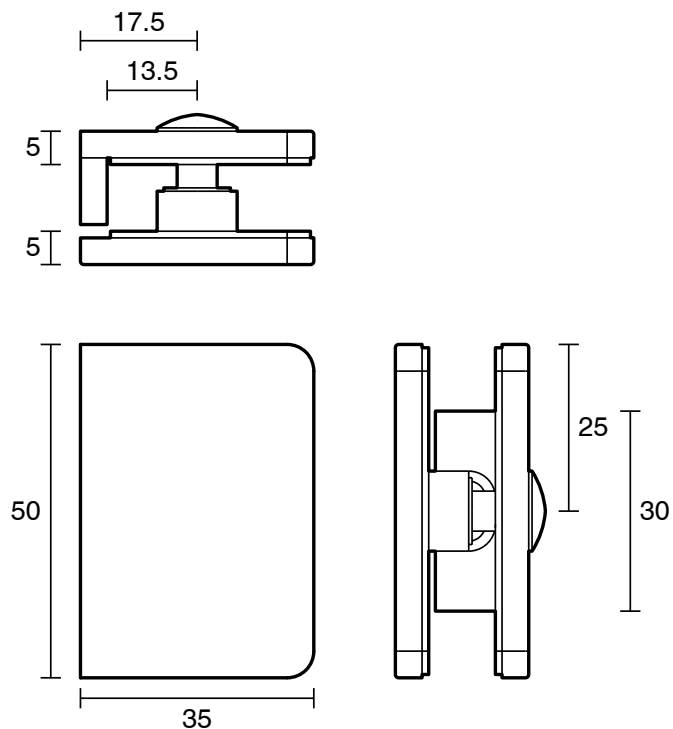

WARRANTY

Warranty - Domestic Use (Years)	7
Spare Parts & Labour (Years)	1

Please refer to Warranty Page for full Terms and Conditions