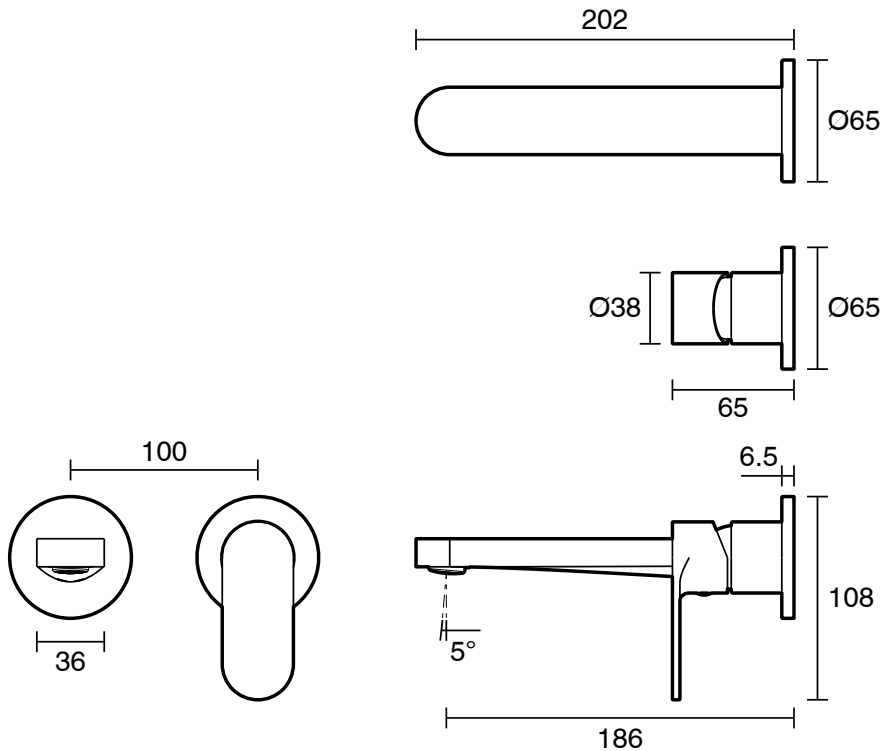

mizu

Mizu Soothe MK2 Wall Basin/Bath Mix 2Pc Trimset Chrome (6 Star)

2265227

SPECIFICATIONS

Recommended Use	Domestic;Commercial;Hotel
Colour Category	Chrome
Colour Finish	Chrome
Primary Material	Lead Free Brass
Hot Water Unit Suitability	Storage Tank;Continuous Flow

WARRANTY

Warranty - Domestic Use (Years)	10
Spare Parts & Labour (Years)	1

Please refer to Warranty Page for full Terms and Conditions

Dimensions are nominal measurements only.

CLEANING RECOMMENDATIONS:

We recommend the use of soapy water or approved cleaners. This product should not be cleaned with abrasive materials. Damage caused by any improper treatment is not covered by the product warranty. Refer to Warranty Conditions

Disclaimer: Products in this specification manual must by regulation be installed by licensed and registered trade people. The manufacturer/distributor reserves the right to vary specifications or delete models from their range without prior notification. Dimensions are nominal measurements only. Dimensions and set-outs listed are correct at time of publication however the manufacturer/distributor takes no responsibility for printing errors.

Published 19/11/2024

To see the complete Mizu range go to www.reece.com.au