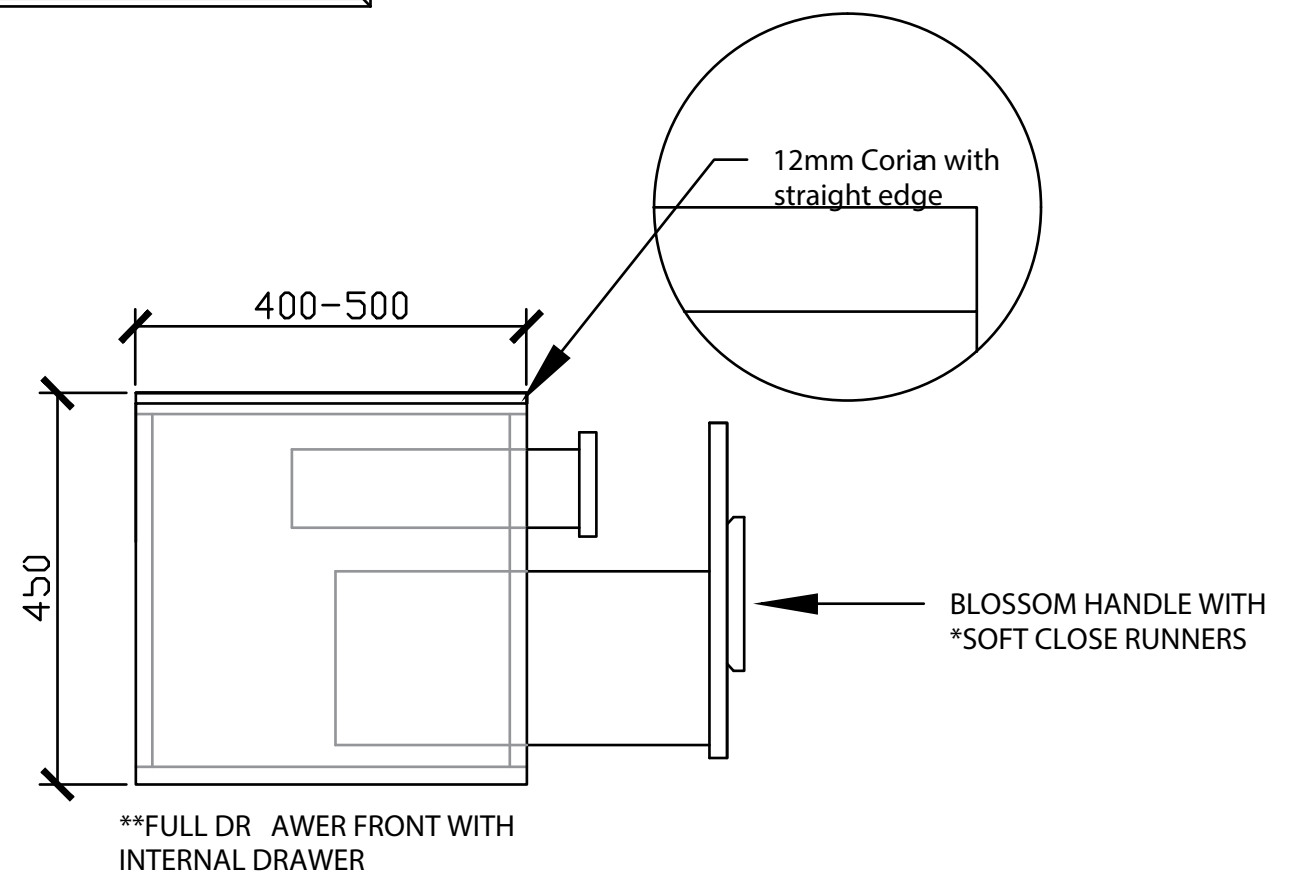

INTERNAL VIEW for 1000, 1200, 1500, 1800 & 2000

*Please note: One internal drawer included, placement opposite waste cutout.

SIDE VIEW for 1000, 1200, 1500, 1800 & 2000