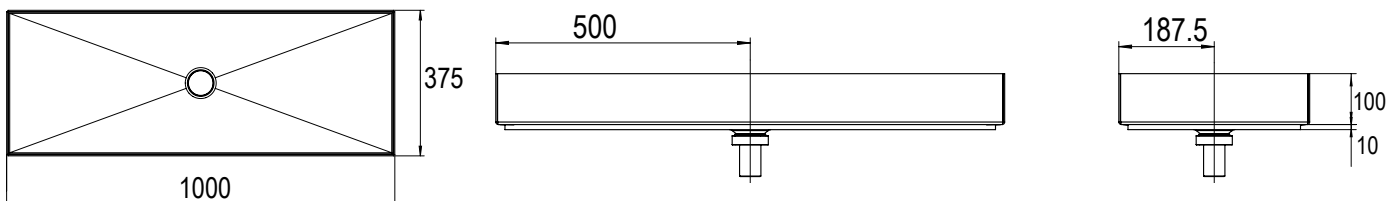

Alape™

Alape Metaphor Counter Basin 1000mm White

9502688

SPECIFICATIONS

Recommended Use	Domestic, Hotel & Commercial
Material	Enamelled Glazed Steel
Colour	White
Bowl Capacity	35 Litres
Weight	17.2kgs
Fixing	Bench Mounted (Silicone Seal)
Taphole Configuration	No Taphole
Overflow Configuration	No Overflow
Plug & Waste	32 x 40mm Plug and Waste. (NOTE: European waste is supplied with the product. Not suitable for Australian application.)
Tapware	Sold Separately

WARRANTY

Warranty - Domestic Use	15 Years
Spare Parts & Labour	12 Months

Please refer to Warranty Page for full Terms and Conditions

Dimensions are nominal measurements only.

CLEANING RECOMMENDATIONS:

We recommend the use of soapy water or approved cleaners. This product should not be cleaned with abrasive materials. Damage caused by any improper treatment is not covered by the product warranty. Refer to Warranty Conditions

Disclaimer: Products in this specification manual must by regulation be installed by licensed and registered trade people. The manufacturer/distributor reserves the right to vary specifications or delete models from their range without prior notification. Dimensions are nominal measurements only. Dimensions and set-outs listed are correct at time of publication however the manufacturer/distributor takes no responsibility for printing errors.

Published 07/06/2021

To see the complete Alape range go to
www.reece.com.au