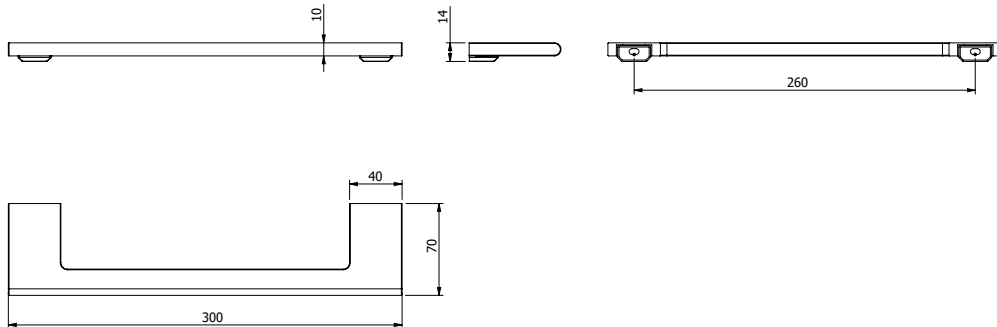

Milli Meld Edit Single Towel Rail 300mm Brushed Nickel

2265674

SPECIFICATIONS

Recommended Use	Domestic, Hotel & Commercial
Colour	Brushed Nickel
Material	Aluminium

WARRANTY

Replacement Only - Domestic Use 15 Years

Please refer to Warranty Page for full Terms and Conditions

Dimensions are nominal measurements only.

CLEANING RECOMMENDATIONS:

We recommend the use of soapy water or approved cleaners. This product should not be cleaned with abrasive materials. Damage caused by any improper treatment is not covered by the product warranty. Refer to Warranty Conditions

Disclaimer: Products in this specification manual must by regulation be installed by licensed and registered trade people. The manufacturer/distributor reserves the right to vary specifications or delete models from their range without prior notification. Dimensions are nominal measurements only. Dimensions and set-outs listed are correct at time of publication however the manufacturer/distributor takes no responsibility for printing errors.

Published 25/03/2022

To see the complete Milli range go to
www.reece.com.au