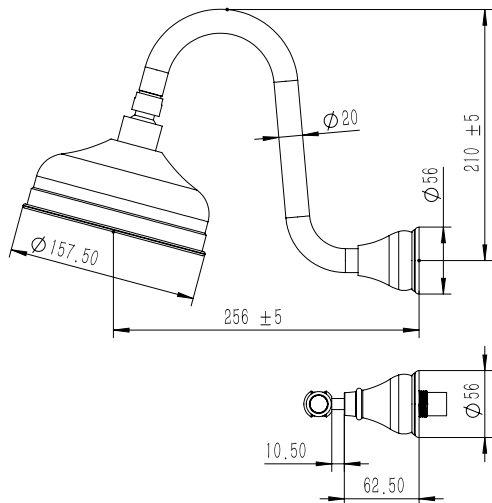

Milli Monument Edit Gooseneck Shower Set Lever Porcelain Handles Brushed Gunmetal (3 Star)

4204517

SPECIFICATIONS

Recommended Use	Domestic, Hotel & Commercial
Colour	Brushed Gunmetal with Porcelain Handles
Finish	Brushed
Material	DR Brass
Recommended Pressure Range	150 - 500 kPa
Maximum Continuous Working Temperature	80 deg C
Suitable for Storage Tank Hot Water	Yes
Suitable for Continuous Flow Hot Water	Yes
Suitable for Gravity Feed Hot Water	No

WARRANTY

Warranty - Domestic Use	15 Years
Spare Parts & Labour	12 Months

Please refer to Warranty Page for full Terms and Conditions

Dimensions are nominal measurements only.

CLEANING RECOMMENDATIONS:

We recommend the use of soapy water or approved cleaners. This product should not be cleaned with abrasive materials. Damage caused by any improper treatment is not covered by the product warranty. Refer to Warranty Conditions

Disclaimer: Products in this specification manual must by regulation be installed by licensed and registered trade people. The manufacturer/distributor reserves the right to vary specifications or delete models from their range without prior notification. Dimensions are nominal measurements only. Dimensions and set-outs listed are correct at time of publication however the manufacturer/distributor takes no responsibility for printing errors.

Published 05/10/2022

To see the complete Milli range go to www.reece.com.au