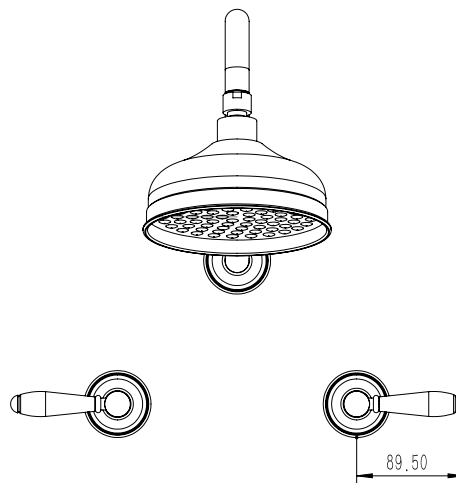

Milli Monument Edit Gooseneck Shower Set Lever Porcelain Handles Brushed Gunmetal (3 Star)

4204517

SPECIFICATIONS

Recommended Use	Domestic, Hotel & Commercial
Colour	Brushed Gunmetal with Porcelain Handles
Finish	Brushed
Material	DR Brass
Recommended Pressure Range	150 - 500 kPa
Maximum Continuous Working Temperature	80 deg C
Suitable for Storage Tank Hot Water	Yes
Suitable for Continuous Flow Hot Water	Yes
Suitable for Gravity Feed Hot Water	No

WARRANTY

Warranty - Domestic Use	15 Years
Spare Parts & Labour	12 Months

Please refer to Warranty Page for full Terms and Conditions

Dimensions are nominal measurements only.

CLEANING RECOMMENDATIONS:

We recommend the use of soapy water or approved cleaners. This product should not be cleaned with abrasive materials. Damage caused by any improper treatment is not covered by the product warranty. Refer to Warranty Conditions

Disclaimer: Products in this specification manual must by regulation be installed by licensed and registered trade people. The manufacturer/distributor reserves the right to vary specifications or delete models from their range without prior notification. Dimensions are nominal measurements only. Dimensions and set-outs listed are correct at time of publication however the manufacturer/distributor takes no responsibility for printing errors.

Published 05/10/2022

To see the complete Milli range go to www.reece.com.au