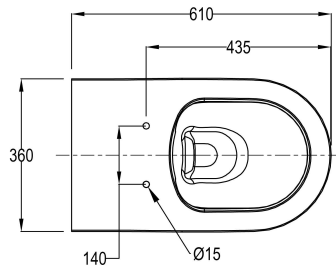

WOLFEN®

INSTALLATION INSTRUCTIONS

1811014

Wolfen Ambulant Back to Wall Rimless Pan Only White (4 Star)

WaterMark certified to AS1172. Meets AS1428.1 Ambulant design for access and mobility requirements.

Disclaimer: Products in this specification manual must by regulation be installed by licensed and registered trade people. The manufacturer/distributor reserves the right to vary specifications or delete models from their range without prior notification. Dimensions are nominal measurements only. Dimensions and set-outs listed are correct at time of publication however the manufacturer/distributor takes no responsibility for printing errors.