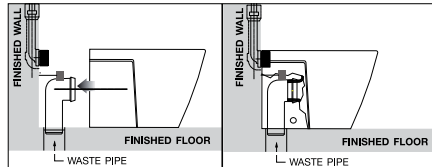

INSTALLATION INSTRUCTIONS

- **Note:** All measurements for roughing in should be taken from the finished wall/floor

Fixing bracket & Water inlet

Position pan against wall and mark off pan fixing holes for L-shaped brackets on floor.

Water inlet pipe should be roughed in at 380mm. Cut inlet pipe so that 95mm protrudes from finished wall and attach seal.

S-Trap Installation

NOTE: This is a set out of 95-100mm

Insert waste pipe into floor at a set out of 95-100mm and 185mm above finished floor and fix bracket into position as per diagram above.

Push pan into position. Ensure that you make a firm connection with inlet and outlet pipes and avoid disturbing the floor fixing brackets. Flush test for leaks.

P-Trap Installation

100mm DWV with pan collar (not supplied).