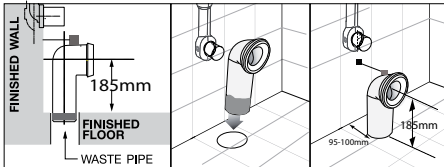

Disclaimer: Products in this specification manual must by regulation be installed by licensed and registered trade people. The manufacturer/distributor reserves the right to vary specifications or delete models from their range without prior notification. Dimensions are nominal measurements only. Dimensions and set-outs listed are correct at time of publication however the manufacturer/distributor takes no responsibility for printing errors.

INSTALLATION INSTRUCTIONS

- **Note:** All measurements for roughing in should be taken from the finished wall/floor

Fixing bracket & Water inlet

Position pan against wall and mark off pan fixing holes for L-shaped brackets on floor.

Water inlet pipe should be roughed in at 380mm. Cut inlet pipe so that 95mm protrudes from finished wall and attach seal.

S-Trap Installation

NOTE: This is a set out of 95-100mm

Insert waste pipe into floor at a set out of 95-100mm and 185mm above finished floor and fix bracket into position as per diagram above.

Push pan into position. Ensure that you make a firm connection with inlet and outlet pipes and avoid disturbing the floor fixing brackets. Flush test for leaks.

P-Trap Installation

100mm DWV with pan collar (not supplied).