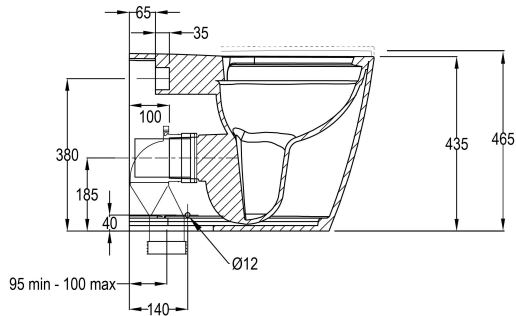

WOLFEN®

INSTALLATION INSTRUCTIONS

1811014

Wolfen Ambulant Back to Wall Rimless Pan Only White (4 Star)

WaterMark certified to AS1172. Meets AS1428.1 Ambulant design for access and mobility requirements.

Disclaimer: Products in this specification manual must by regulation be installed by licensed and registered trade people. The manufacturer/distributor reserves the right to vary specifications or delete models from their range without prior notification. Dimensions are nominal measurements only. Dimensions and set-outs listed are correct at time of publication however the manufacturer/distributor takes no responsibility for printing errors.