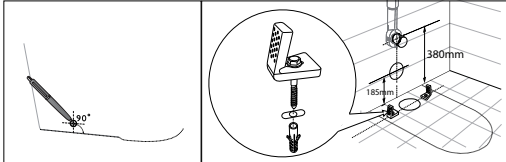

Disclaimer: Products in this specification manual must by regulation be installed by licensed and registered trade people. The manufacturer/distributor reserves the right to vary specifications or delete models from their range without prior notification. Dimensions are nominal measurements only. Dimensions and set-outs listed are correct at time of publication however the manufacturer/distributor takes no responsibility for printing errors.

INSTALLATION INSTRUCTIONS

- **Note:** All measurements for roughing in should be taken from the finished wall/floor

Fixing bracket & Water inlet

Position pan against wall and mark off pan fixing holes for L-shaped brackets on floor.

Water inlet pipe should be roughed in at 380mm. Cut inlet pipe so that 95mm protrudes from finished wall and attach seal.

S-Trap Installation

NOTE: This is a set out of 95-100mm

Insert waste pipe into floor at a set out of 95-100mm and 185mm above finished floor and fix bracket into position as per diagram above.