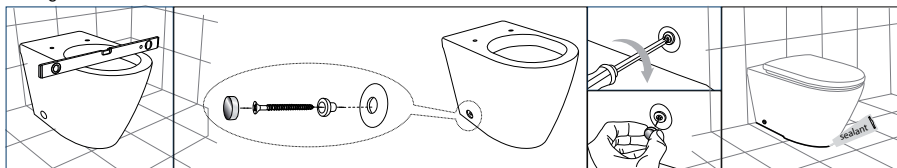

INSTALLATION INSTRUCTIONS

- **Note:** All measurements for roughing in should be taken from the finished wall/floor

Fixing bracket & Water inlet

Position pan against wall and mark off pan fixing holes for L-shaped brackets on floor.

Water inlet pipe should be roughed in at 380mm. Cut inlet pipe so that 95mm protrudes from finished wall and attach seal.

S-Trap Installation

NOTE: This is a set out of 95-100mm

Insert waste pipe into floor at a set out of 95-100mm and 185mm above finished floor and fix bracket into position as per diagram above.

Push pan into position. Ensure that you make a firm connection with inlet and outlet pipes and avoid disturbing the floor fixing brackets. Flush test for leaks.

P-Trap Installation

100mm DWV with pan collar (not supplied).

Push pan back into position. Ensure that you make a firm connection with inlet and outlet pipes and avoid disturbing the floor fixing brackets. Flush test for leaks.

Fixing Pan to Floor

Ensure that pan is level. Fix pan to floor using fixing screws into L-shaped brackets and flexible sealant. Install soft closing seat.