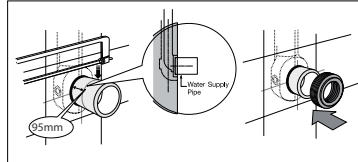

Disclaimer: Products in this specification manual must by regulation be installed by licensed and registered trade people. The manufacturer/distributor reserves the right to vary specifications or delete models from their range without prior notification. Dimensions are nominal measurements only. Dimensions and set-outs listed are correct at time of publication however the manufacturer/distributor takes no responsibility for printing errors.

INSTALLATION INSTRUCTIONS

- **Note:** All measurements for roughing in should be taken from the finished wall/floor

Fixing bracket & Water inlet

Position pan against wall and mark off pan fixing holes for L-shaped brackets on floor.

Water inlet pipe should be roughed in at 380mm. Cut inlet pipe so that 95mm protrudes from finished wall and attach seal.

S-Trap Installation

NOTE: This is a set out of 95-100mm

Insert waste pipe into floor at a set out of 95-100mm and 185mm above finished floor and fix bracket into position as per diagram above.

Push pan into position. Ensure that you make a firm connection with inlet and outlet pipes and avoid disturbing the floor fixing brackets. Flush test for leaks.

P-Trap Installation

100mm DWV with pan collar (not supplied).