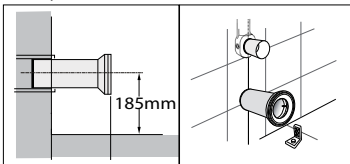

INSTALLATION INSTRUCTIONS

- **Note:** All measurements for roughing in should be taken from the finished wall/floor

Fixing bracket & Water inlet

Position pan against wall and mark off pan fixing holes for L-shaped brackets on floor.

Water inlet pipe should be roughed in at 380mm. Cut inlet pipe so that 95mm protrudes from finished wall and attach seal.

S-Trap Installation

NOTE: This is a set out of 95-100mm

Insert waste pipe into floor at a set out of 95-100mm and 185mm above finished floor and fix bracket into position as per diagram above.

Push pan into position. Ensure that you make a firm connection with inlet and outlet pipes and avoid disturbing the floor fixing brackets. Flush test for leaks.

P-Trap Installation

100mm DWV with pan collar (not supplied).