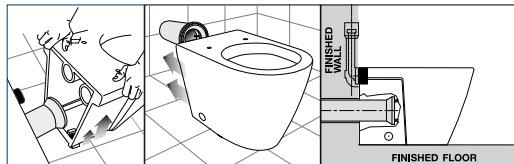

INSTALLATION INSTRUCTIONS

- **Note:** All measurements for roughing in should be taken from the finished wall/floor

Fixing bracket & Water inlet

Position pan against wall and mark off pan fixing holes for L-shaped brackets on floor.

Water inlet pipe should be roughed in at 380mm. Cut inlet pipe so that 95mm protrudes from finished wall and attach seal.

S-Trap Installation

NOTE: This is a set out of 95-100mm

Insert waste pipe into floor at a set out of 95-100mm and 185mm above finished floor and fix bracket into position as per diagram above.

Push pan into position. Ensure that you make a firm connection with inlet and outlet pipes and avoid disturbing the floor fixing brackets. Flush test for leaks.

P-Trap Installation

100mm DWV with pan collar (not supplied).

Push pan back into position. Ensure that you make a firm connection with inlet and outlet pipes and avoid disturbing the floor fixing brackets. Flush test for leaks.

Fixing Pan to Floor

Ensure that pan is level. Fix pan to floor using fixing screws into L-shaped brackets and flexible sealant. Install soft closing seat.