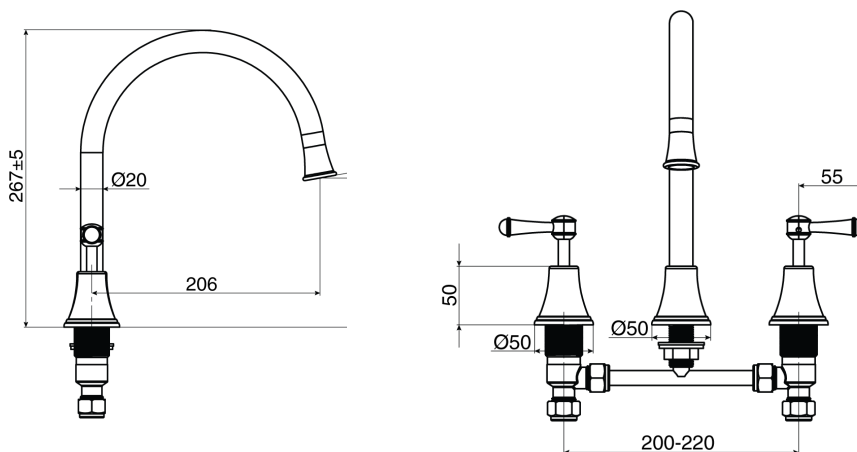

Posh Canterbury Hob Gooseneck Spa Set Lever Porcelain Handles Chrome

9509409

SPECIFICATIONS

Recommended Use	Domestic;Hotel;Commercial
Colour Finish	Chrome
Primary Material	DR Brass
Recommended Pressure Range	150 - 500 kPa as per AS3500
Max Continuous Working Temperature (deg C)	80
Min Continuous Working Temperature (deg C)	5
Hot Water Unit Suitability	Storage Tank;Continuous Flow

WARRANTY

Warranty - Domestic Use (Years)	10
Spare Parts & Labour (Years)	1

Please refer to Warranty Page for full Terms and Conditions

Dimensions are nominal measurements only.

CLEANING RECOMMENDATIONS:

We recommend the use of soapy water or approved cleaners. This product should not be cleaned with abrasive materials. Damage caused by any improper treatment is not covered by the product warranty. Refer to Warranty Conditions

Disclaimer: Products in this specification manual must by regulation be installed by licensed and registered trade people. The manufacturer/distributor reserves the right to vary specifications or delete models from their range without prior notification. Dimensions are nominal measurements only. Dimensions and set-outs listed are correct at time of publication however the manufacturer/distributor takes no responsibility for printing errors.

Published 27/03/2025

To see the complete Posh range go to
www.reece.com.au

WaterMark
AS/NZS 3718
WMK26341