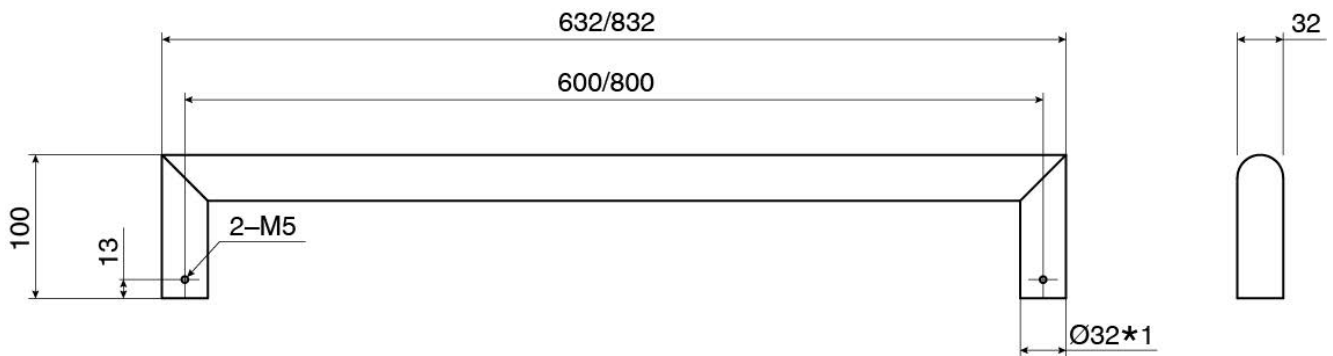

mizu

Mizu Drift Heated Towel Rail 630mm (Triple Pack) Brushed Gunmetal

2007890

SPECIFICATIONS

Recommended Use	Domestic, Hotel & Commercial
Colour	Brushed Gunmetal
Material	Stainless Steel (304 Grade)
Electrical Connection	Hardwired
Electrical Connection Position	Optional Left or Right
Heating Method	Dry Element
Power Wattage	17 W
Voltage	12 V AC 50Hz
IP Rating	IP55

WARRANTY

Warranty - Domestic Use	7 Years
Spare Parts & Labour	12 Months

Please refer to Warranty Page for full Terms and Conditions

Dimensions are nominal measurements only.

CLEANING RECOMMENDATIONS:

We recommend the use of a soft dry cloth. This product should not be cleaned with abrasive materials or cleaning agents. Damage caused by improper treatment is not covered by the product warranty - refer to warranty conditions.

Disclaimer: Products in this specification manual must by regulation be installed by licensed and registered trade people. The manufacturer/distributor reserves the right to vary specifications or delete models from their range without prior notification. Dimensions are nominal measurements only. Dimensions and set-outs listed are correct at time of publication however the manufacturer/distributor takes no responsibility for printing errors.

Published 24/02/2023

To see the complete Mizu range go to
www.reece.com.au/bathrooms