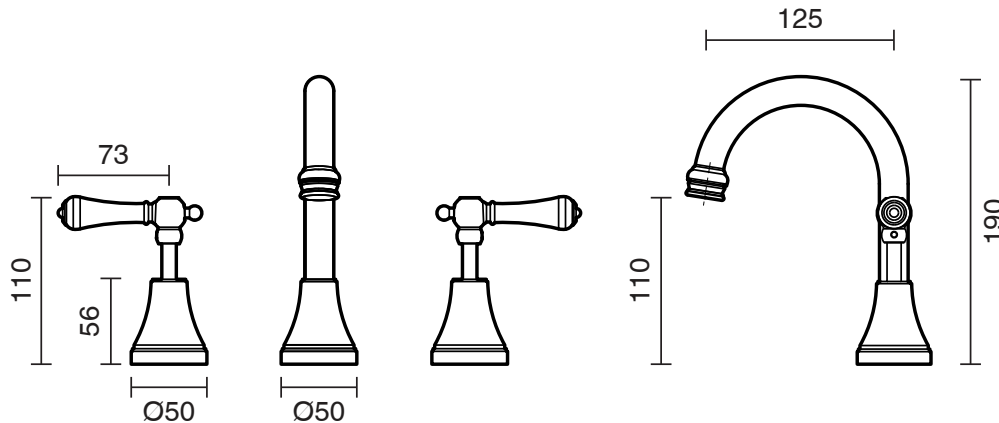

Dimensions are nominal measurements only.

CLEANING RECOMMENDATIONS:

We recommend the use of soapy water or approved cleaners. This product should not be cleaned with abrasive materials. Damage caused by any improper treatment is not covered by the product warranty. Refer to Warranty Conditions

Disclaimer: Products in this specification manual must by regulation be installed by licensed and registered trade people. The manufacturer/distributor reserves the right to vary specifications or delete models from their range without prior notification. Dimensions are nominal measurements only. Dimensions and set-outs listed are correct at time of publication however the manufacturer/distributor takes no responsibility for printing errors.

Published 12/10/2023

To see the complete Kado range go to www.reece.com.au