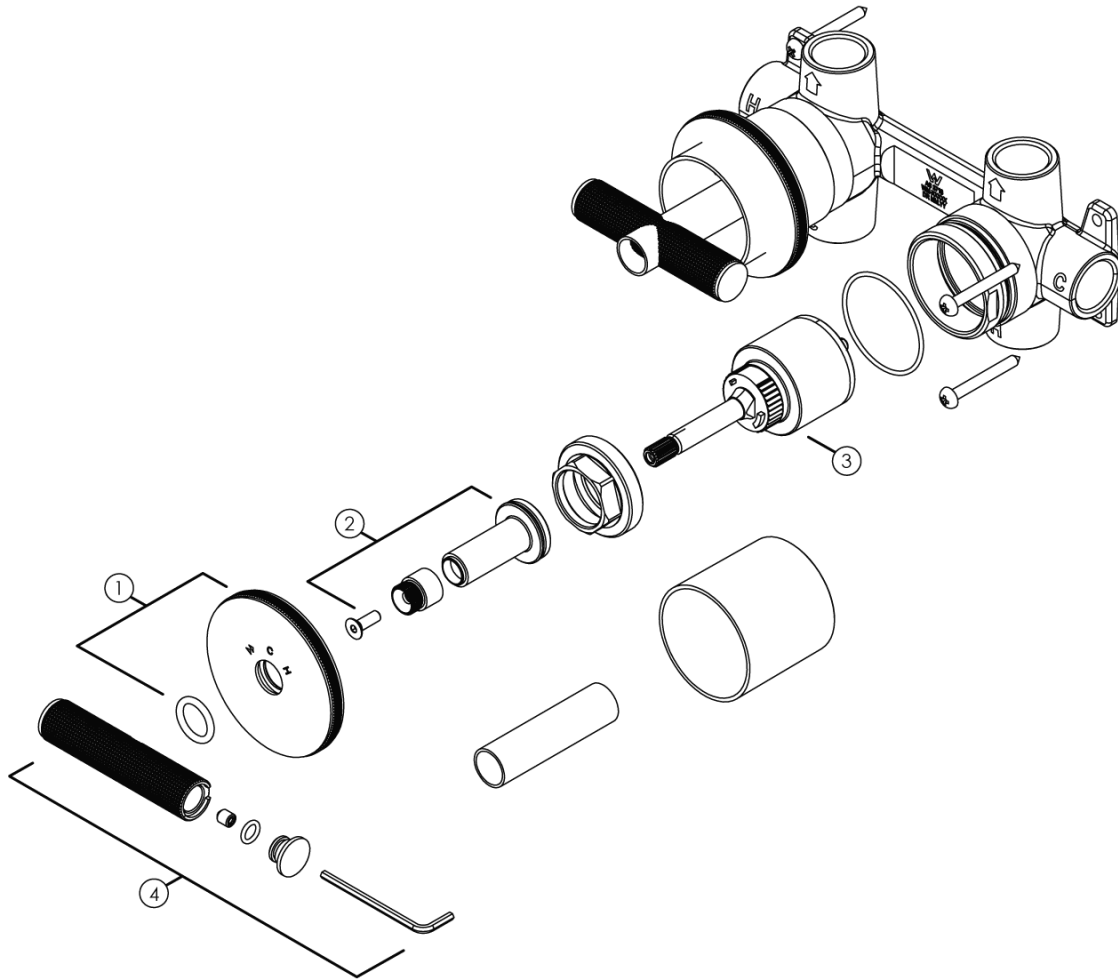

# Milli Etch Progressive Dual Mixer Tap System with Round Backplate Chrome 21786

No.	Description	Code
1	Milli Etch Hob Mixer Progressive Dress Plate Assy	30052
2	Milli Etch Wall System Spline & Sleeve Assy	30109
3	Milli Etch WSS Progressive Cartridge GN-35P-SQM	29967
4	Mill Etch WSS Progressive Mixer Handle Assy	30076