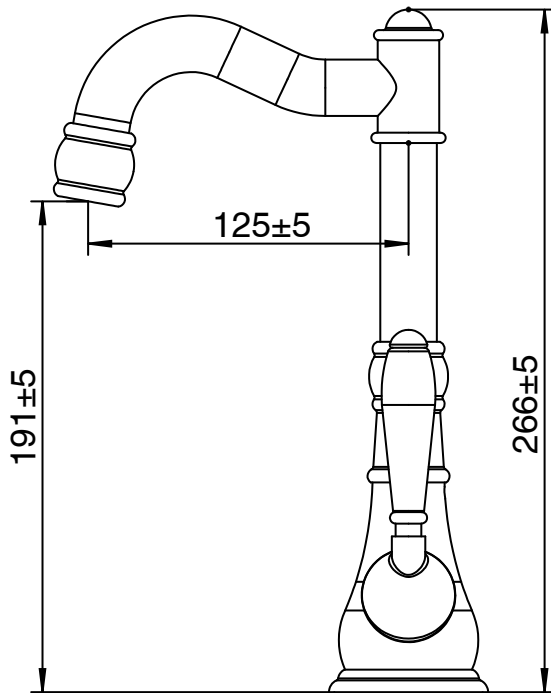

Milli

Milli Voir English Basin Mixer Tap Porcelain Handles Brushed Gold (4 Star)

2266223

SPECIFICATIONS

Recommended Use	Domestic, Hotel & Commercial
Colour	Brushed Gold
Body Material	DR Brass
Recommended Pressure Range	150 - 500 kPa
Maximum Continuous Working Temperature	80 deg C
Suitable for Storage Tank Hot Water	Yes
Suitable for Continuous Flow Hot Water	Yes
Suitable for Gravity Feed Hot Water	No

WARRANTY

Warranty - Domestic Use	15 Years
Spare Parts & Labour	12 Months

Please refer to Warranty Page for full Terms and Conditions

Dimensions are nominal measurements only.

CLEANING RECOMMENDATIONS:

We recommend the use of soapy water or approved cleaners. This product should not be cleaned with abrasive materials. Damage caused by any improper treatment is not covered by the product warranty. Refer to Warranty Conditions

Disclaimer: Products in this specification manual must by regulation be installed by licensed and registered trade people. The manufacturer/distributor reserves the right to vary specifications or delete models from their range without prior notification. Dimensions are nominal measurements only. Dimensions and set-outs listed are correct at time of publication however the manufacturer/distributor takes no responsibility for printing errors.

Published 19/03/2024

To see the complete Milli range go to www.reece.com.au