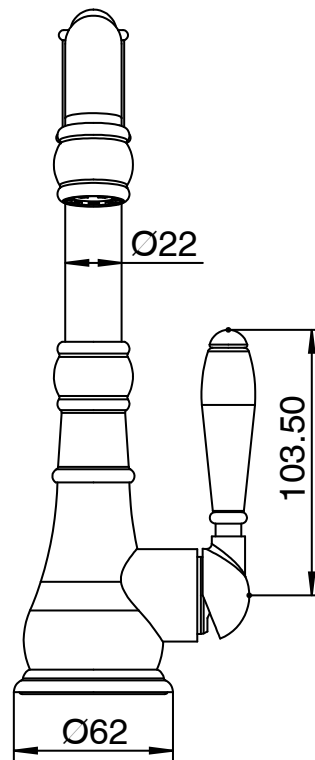

Milli

Milli Voir English Basin Mixer Tap Porcelain Handles Brushed Gold (4 Star)

2266223

SPECIFICATIONS

Recommended Use	Domestic, Hotel & Commercial
Colour	Brushed Gold
Body Material	DR Brass
Recommended Pressure Range	150 - 500 kPa
Maximum Continuous Working Temperature	80 deg C
Suitable for Storage Tank Hot Water	Yes
Suitable for Continuous Flow Hot Water	Yes
Suitable for Gravity Feed Hot Water	No

WARRANTY

Warranty - Domestic Use	15 Years
Spare Parts & Labour	12 Months

Please refer to Warranty Page for full Terms and Conditions

Dimensions are nominal measurements only.

CLEANING RECOMMENDATIONS:

We recommend the use of soapy water or approved cleaners. This product should not be cleaned with abrasive materials. Damage caused by any improper treatment is not covered by the product warranty. Refer to Warranty Conditions

Disclaimer: Products in this specification manual must by regulation be installed by licensed and registered trade people. The manufacturer/distributor reserves the right to vary specifications or delete models from their range without prior notification. Dimensions are nominal measurements only. Dimensions and set-outs listed are correct at time of publication however the manufacturer/distributor takes no responsibility for printing errors.

Published 19/03/2024

To see the complete Milli range go to www.reece.com.au