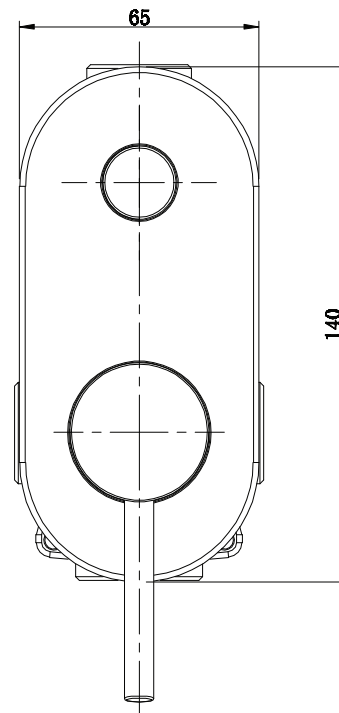

mizu

Mizu Drift MK2 Shower Mixer Kit with Diverter Chrome

9510604

SPECIFICATIONS

Recommended Use	Domestic, Hotel & Commercial
Colour	Chrome
Finish	Polished
Body Material	DR Brass
Recommended Pressure Range	150 - 500 kPa
Maximum Continuous Working Temperature	65 deg C
Suitable for Storage Tank Hot Water	Yes
Suitable for Continuous Flow Hot Water	Yes
Suitable for Gravity Feed Hot Water	No

WARRANTY

Warranty - Domestic Use	10 Years
Spare Parts & Labour	12 Months

Please refer to Warranty Page for full Terms and Conditions

Dimensions are nominal measurements only.

CLEANING RECOMMENDATIONS:

We recommend the use of soapy water or approved cleaners. This product should not be cleaned with abrasive materials. Damage caused by any improper treatment is not covered by the product warranty. Refer to Warranty Conditions

Disclaimer: Products in this specification manual must by regulation be installed by licensed and registered trade people. The manufacturer/distributor reserves the right to vary specifications or delete models from their range without prior notification. Dimensions are nominal measurements only. Dimensions and set-outs listed are correct at time of publication however the manufacturer/distributor takes no responsibility for printing errors.

Published 20/10/2021

To see the complete Mizu range go to www.reece.com.au