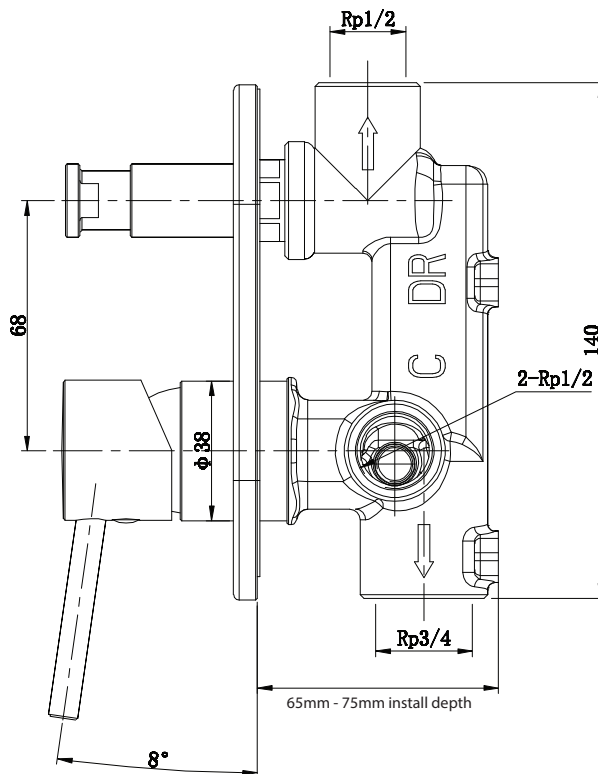

mizu

Mizu Drift MK2 Shower Mixer Kit with Diverter Chrome

9510604

SPECIFICATIONS

Recommended Use	Domestic, Hotel & Commercial
Colour	Chrome
Finish	Polished
Body Material	DR Brass
Recommended Pressure Range	150 - 500 kPa
Maximum Continuous Working Temperature	65 deg C
Suitable for Storage Tank Hot Water	Yes
Suitable for Continuous Flow Hot Water	Yes
Suitable for Gravity Feed Hot Water	No

WARRANTY

Warranty - Domestic Use	10 Years
Spare Parts & Labour	12 Months

Please refer to Warranty Page for full Terms and Conditions

Dimensions are nominal measurements only.

CLEANING RECOMMENDATIONS:

We recommend the use of soapy water or approved cleaners. This product should not be cleaned with abrasive materials. Damage caused by any improper treatment is not covered by the product warranty. Refer to Warranty Conditions

Disclaimer: Products in this specification manual must by regulation be installed by licensed and registered trade people. The manufacturer/distributor reserves the right to vary specifications or delete models from their range without prior notification. Dimensions are nominal measurements only. Dimensions and set-outs listed are correct at time of publication however the manufacturer/distributor takes no responsibility for printing errors.

Published 20/10/2021

To see the complete Mizu range go to www.reece.com.au