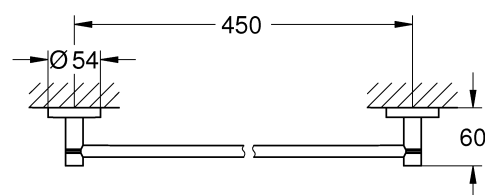

ESSENTIALS ACCESSORIES
450MM SINGLE TOWEL RAIL
MODEL #40688001

Pure Freude
an Wasser

Product Specifications

Product Description:

Essentials

Towel rail

material: metal

504 mm (functional length 450 mm)

concealed fastening

GROHE StarLight® chrome finish