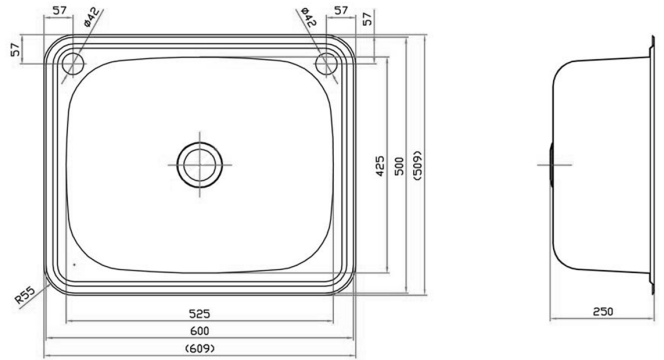

Posh Solus Laundry Trough

SPECIFICATIONS

Recommended Use	Domestic, Hotel & Commercial
Material	304 Grade Stainless Steel Chromium
Tapholes	0, 1 & 2 (includes Reversible Bypass Assembly)
Formation	Single Piece Pressed Steel
Gauge	1mm
Features	Sound Deadening Pads
Waste	50mm Centre Waste
Size External	Length: 609mm Width: 509mm Depth: 250mm
Size Internal	Length: 525mm Width: 425mm
Capacity	45 Litres

WARRANTY

Warranty - Domestic Use	25 Years
Spare Parts & Labour	12 Months
<i>Please refer to Warranty Page for full Terms and Conditions</i>	

Same dimensions apply to all variations