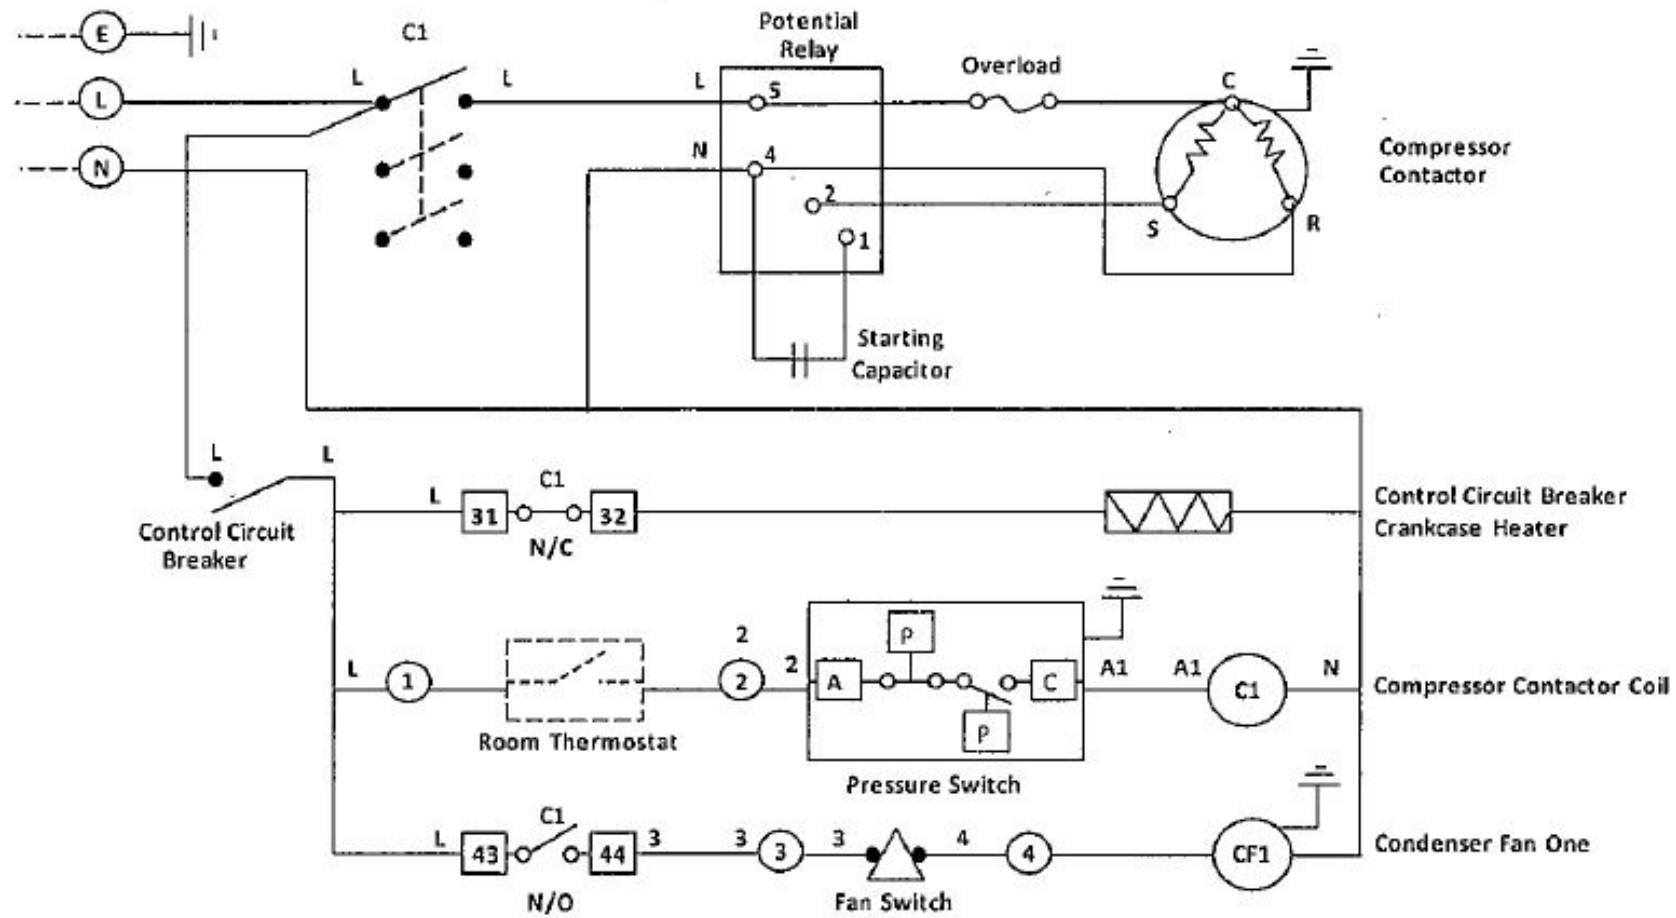

### COMPAC 1 PHASE CAJ (CSIR) POTENTIAL RELAY R134a

① - Terminal Number  
 --- - Suggested Field Wiring

7684220

Ind.

-