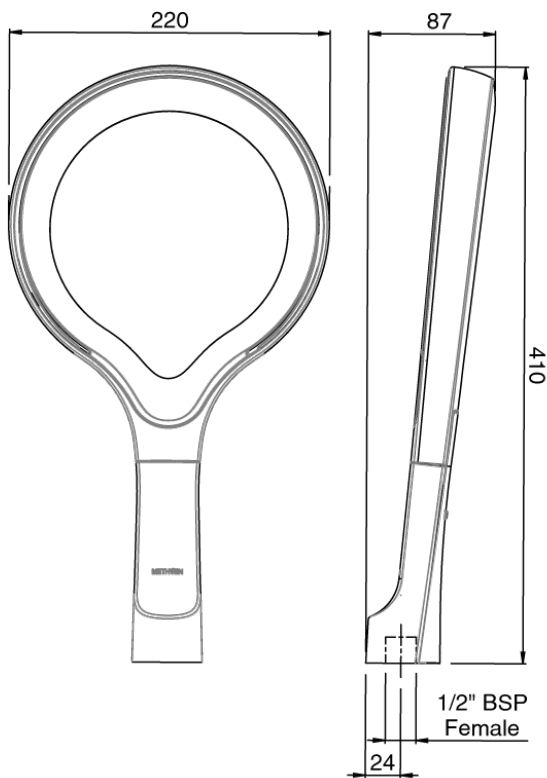

Dimensions are nominal measurements only.

Disclaimer: Products in this specification manual must by regulation be installed by licensed and registered trade people. The manufacturer/distributor reserves the right to vary specifications or delete models from their range without prior notification. Dimensions are nominal measurements only. Dimensions and set-outs listed are correct at time of publication however the manufacturer/distributor takes no responsibility for printing errors.

Published 06/09/2018