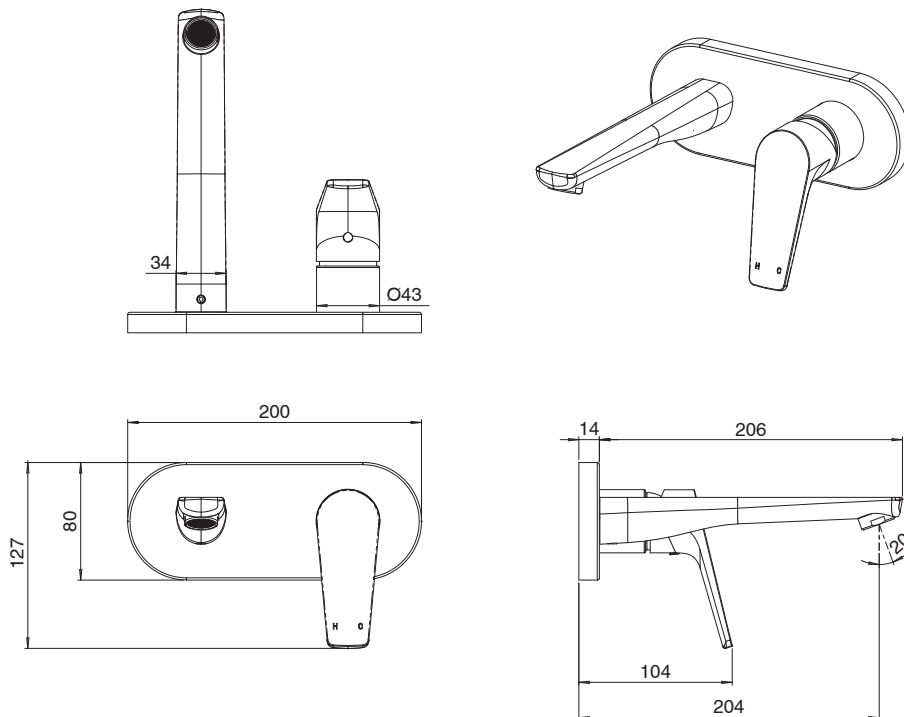

Posh Solus MK3 Wall Bath Mixer Set Matte Black

9511858

SPECIFICATIONS

Recommended Use	Domestic, Hotel & Commercial
Colour	Matte Black
Finish	Matte
Body Material	DR Brass
Recommended Pressure Range	150 - 500 kPa
Maximum Continuous Working Temperature	65 deg C
Suitable for Storage Tank Hot Water	Yes
Suitable for Continuous Flow Hot Water	Yes
Suitable for Gravity Feed Hot Water	No

WARRANTY

Warranty - Domestic Use	10 Years
Spare Parts & Labour	12 Months

Please refer to Warranty Page for full Terms and Conditions

Dimensions are nominal measurements only.

CLEANING RECOMMENDATIONS:

We recommend the use of soapy water or approved cleaners. This product should not be cleaned with abrasive materials. Damage caused by any improper treatment is not covered by the product warranty. Refer to Warranty Conditions

Disclaimer: Products in this specification manual must by regulation be installed by licensed and registered trade people. The manufacturer/distributor reserves the right to vary specifications or delete models from their range without prior notification. Dimensions are nominal measurements only. Dimensions and set-outs listed are correct at time of publication however the manufacturer/distributor takes no responsibility for printing errors.

Published 28/02/2023

To see the complete Posh range go to
www.reece.com.au