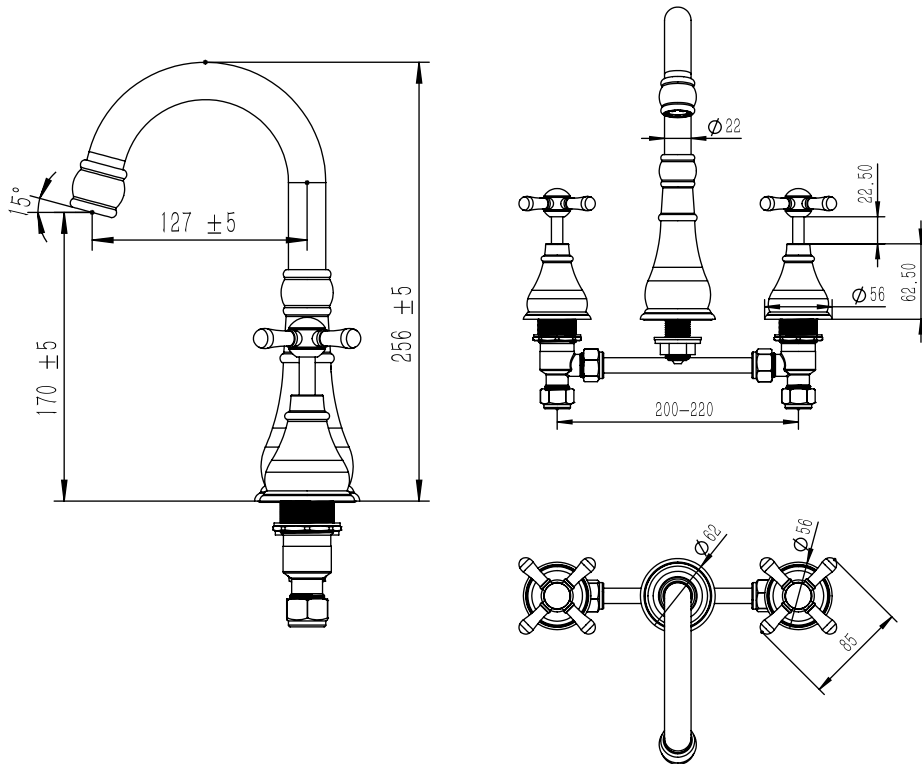

Milli Voir Gooseneck Basin Set Cross Handle Brushed Gold (4 Star)

2266263

SPECIFICATIONS

Recommended Use	Domestic, Hotel & Commercial
Colour	Brushed Gold
Material	DR Brass
Recommended Pressure Range	150 - 500 kPa
Maximum Continuous Working Temperature	80 deg C
Suitable for Storage Tank Hot Water	Yes
Suitable for Continuous Flow Hot Water	Yes
Suitable for Gravity Feed Hot Water	No

WARRANTY

Warranty - Domestic Use	15 Years
Spare Parts & Labour	12 Months

Please refer to Warranty Page for full Terms and Conditions

Dimensions are nominal measurements only.

CLEANING RECOMMENDATIONS:

We recommend the use of soapy water or approved cleaners. This product should not be cleaned with abrasive materials. Damage caused by any improper treatment is not covered by the product warranty. Refer to Warranty Conditions

Disclaimer: Products in this specification manual must by regulation be installed by licensed and registered trade people. The manufacturer/distributor reserves the right to vary specifications or delete models from their range without prior notification. Dimensions are nominal measurements only. Dimensions and set-outs listed are correct at time of publication however the manufacturer/distributor takes no responsibility for printing errors.

Published 12/10/2023

To see the complete Milli range go to www.reece.com.au