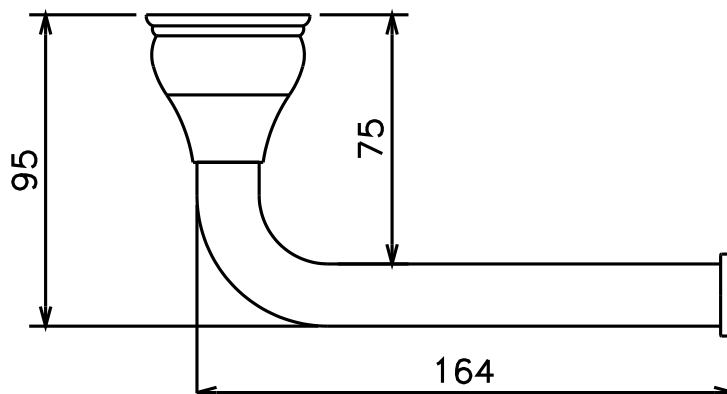

Milli Monument Edit Toilet Roll Holder Matte Black

2265440

SPECIFICATIONS

Recommended Use	Domestic, Hotel & Commercial
Colour	Matte Black
Material	Brass

WARRANTY

Replacement Only - Domestic Use 15 Years

Please refer to Warranty Page for full Terms and Conditions