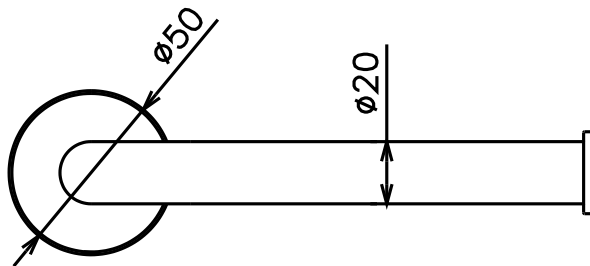

Milli Monument Edit Toilet Roll Holder Matte Black

2265440

SPECIFICATIONS

Recommended Use	Domestic, Hotel & Commercial
Colour	Matte Black
Material	Brass

WARRANTY

Replacement Only - Domestic Use 15 Years

Please refer to Warranty Page for full Terms and Conditions