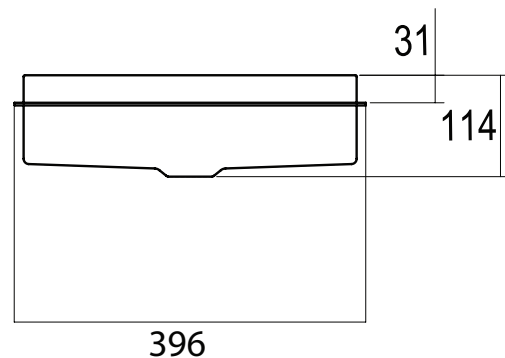

Alape™

Alape Unisono Flush Mounted Basin 375mm White

9506191

SPECIFICATIONS

Recommended Use	Domestic, Hotel & Commercial
Material	Enamelled Glazed Steel
Colour	White
Bowl Capacity	10 Litres
Weight	5.3kgs
Fixing	Flush Mounted (adhesive supplied)
Taphole Configuration	No Taphole
Overflow Configuration	No Overflow
Plug & Waste	32 x 40mm plug and waste. (NOTE: European waste is supplied with the product. Not suitable for Australian application.)
Tapware	Sold Separately

WARRANTY

Warranty - Domestic Use	15 Years
Spare Parts & Labour	12 Months

Please refer to Warranty Page for full Terms and Conditions

Dimensions are nominal measurements only.

CLEANING RECOMMENDATIONS:

We recommend the use of soapy water or approved cleaners. This product should not be cleaned with abrasive materials. Damage caused by any improper treatment is not covered by the product warranty. Refer to Warranty Conditions

Disclaimer: Products in this specification manual must by regulation be installed by licensed and registered trade people. The manufacturer/distributor reserves the right to vary specifications or delete models from their range without prior notification. Dimensions are nominal measurements only. Dimensions and set-outs listed are correct at time of publication however the manufacturer/distributor takes no responsibility for printing errors.

Published 01/07/2021

To see the complete Alape range go to
www.reece.com.au