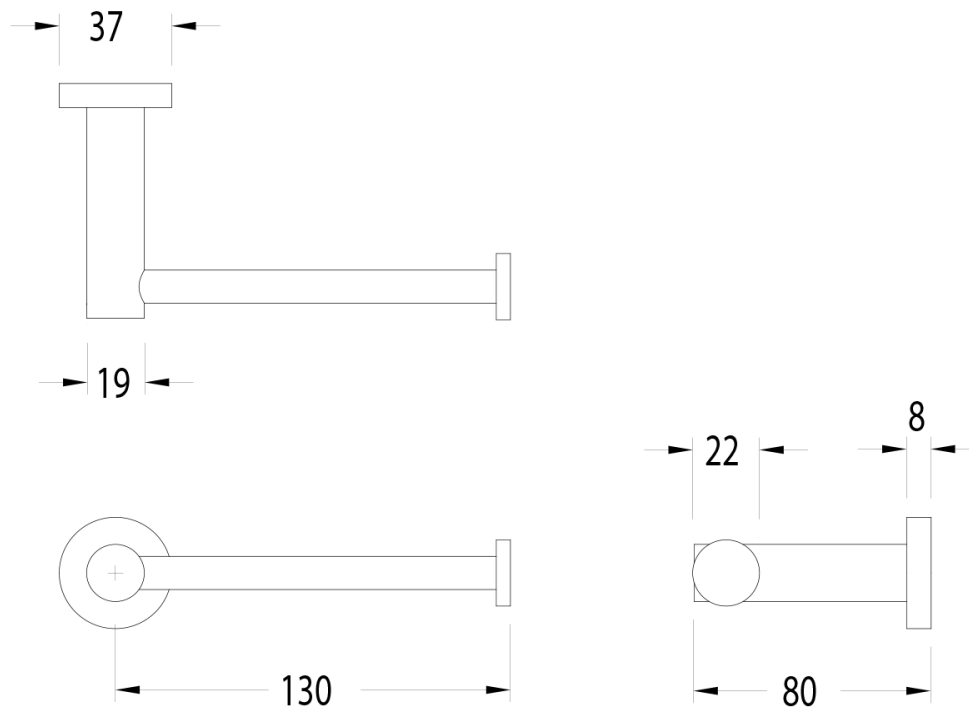

Milli Mood Edit Toilet Roll Holder Matte Black

2281247

SPECIFICATIONS

Recommended Use	Domestic, Hotel & Commercial
Colour	Matte Black
Material	DR Brass

WARRANTY

Replacement Only - Domestic Use 15 Years

Please refer to Warranty Page for full Terms and Conditions

Dimensions are nominal measurements only.

CLEANING RECOMMENDATIONS:

We recommend the use of soapy water or approved cleaners. This product should not be cleaned with abrasive materials. Damage caused by any improper treatment is not covered by the product warranty. Refer to Warranty Conditions

Disclaimer: Products in this specification manual must by regulation be installed by licensed and registered trade people. The manufacturer/distributor reserves the right to vary specifications or delete models from their range without prior notification. Dimensions are nominal measurements only. Dimensions and set-outs listed are correct at time of publication however the manufacturer/distributor takes no responsibility for printing errors.

Published 28/03/2022

To see the complete Milli range go to www.reece.com.au