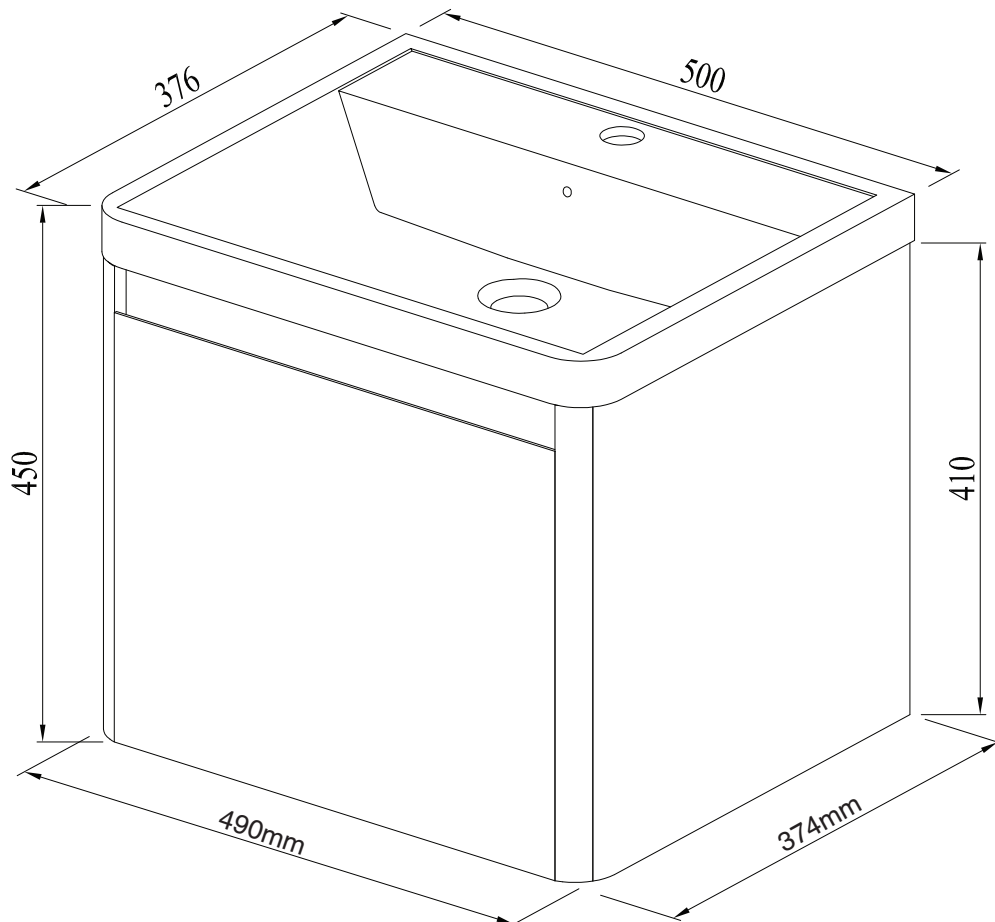

Posh Solus Vanity Unit 1 Drawer Centre Basin 1 Taphole 500mm White

SPECIFICATIONS

Recommended Use	Domestic, Hotel & Commercial	
Material	Basin	Acrylic
	Cabinet	Pinewood & MDF
Colour	White	
Basin Capacity	4.5 litres	
Fixing	Wall Mounted (Bolted/Screwed to wall - brackets supplied)	
Taphole Configuration	1 Taphole	
Overflow Configuration	Overflow	
Waste Size	32x40mm with Overflow (not included)	
Plug & Waste	Sold Separately	
Tapware	Sold Separately	

WARRANTY

Warranty - Domestic Use	7 Years
Spare Parts & Labour	12 Months

Please refer to Warranty Page for full Terms and Conditions

Dimensions are nominal measurements only.

Disclaimer: Products in this specification manual must by regulation be installed by licensed and registered trade people. The manufacturer/distributor reserves the right to vary specifications or delete models from their range without prior notification. Dimensions are nominal measurements only. Dimensions and set-outs listed are correct at time of publication however the manufacturer/distributor takes no responsibility for printing errors.

Published 11/06/2019