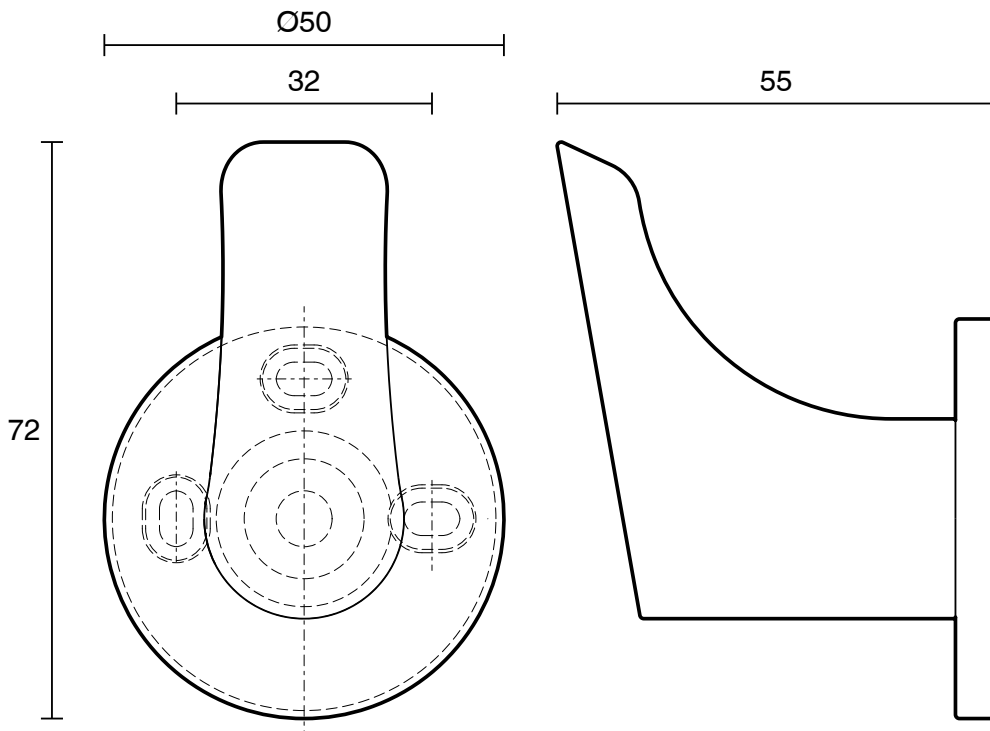

Mizu Silk Robe Hook Brushed Brass

9512495

SPECIFICATIONS	
Recommended Use	Domestic;Hotel;Commercial
Colour Finish	Brushed Brass
Primary Material	Zinc
WARRANTY	
Replacement Only - Domestic Use (Years)	10
Parts Replacement Only (Years)	1
<i>Please refer to Warranty Page for full Terms and Conditions</i>	

Disclaimer: Products in this specification manual must by regulation be installed by licensed and registered trade people. The manufacturer/distributor reserves the right to vary specifications or delete models from their range without prior notification. Dimensions are nominal measurements only. Dimensions and set-outs listed are correct at time of publication however the manufacturer/distributor takes no responsibility for printing errors.