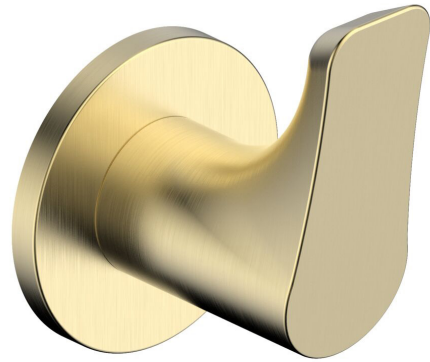

Mizu Silk Robe Hook Brushed Brass

9512495

SPECIFICATIONS	
Recommended Use	Domestic;Hotel;Commercial
Colour Finish	Brushed Brass
Primary Material	Zinc
WARRANTY	
Replacement Only - Domestic Use (Years)	10
Parts Replacement Only (Years)	1
<i>Please refer to Warranty Page for full Terms and Conditions</i>	