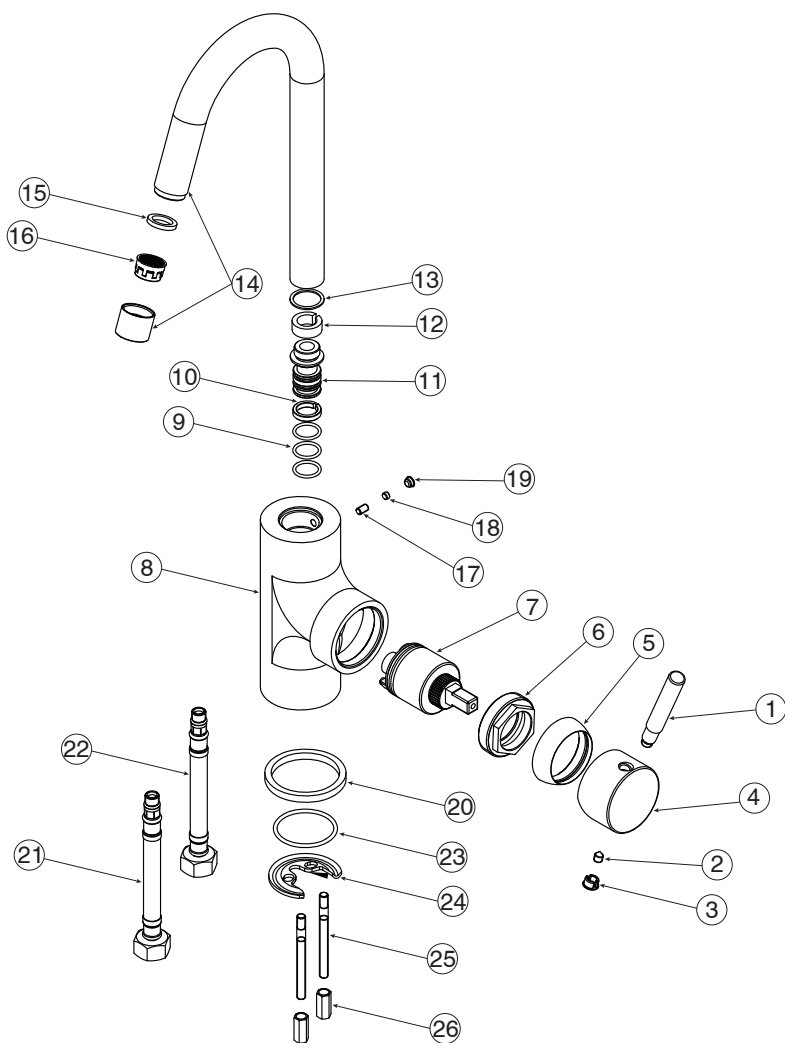

mizu

Mizu Drift Gooseneck Sink Mixer (4*)

Number	Part	Product Code
Sink Mixer Handle Complete		9503516
1	Pin Lever	
2	Grub Screw	
3	Chrome Cover	
4	Handle Body	
5	Cartridge Dome	
6	Cartridge Locking Nut	
7	Cartridge	9503517
8	Mixer Body	
9	Spout O-Ring	
10	Rubber Washer	
11	Spout Connection Assembly	
12	Rubber Connector	
13	Spout O-Ring	
14	Aerator	
15	Aerator Rubber Washer	
16	Aerator Insert	
17	Grub Screw Pin	
18	Grub Screw (Spout)	
19	Spout Grub Screw Cap	
20	Base Washer	
21	Flex Hose (Hot)	9503519
22	Flex Hose (Cold)	9503520
Sink Mixer Fixing Kit		9503518
23	Plate Seal	
24	Horse Shoe Bracket	
25	Fixing Rod	
26	Hex Nut	