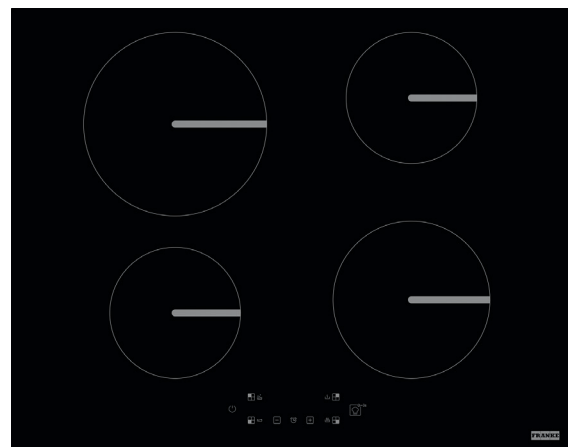

Franke 60cm Induction Cooktop

2012139

SPECIFICATIONS

Recommended Use	Domestic and Commercial
Material	Glass
Colour	Black
Dimensions	650 x 510 x 54mm
Voltage	230V 50/60Hz - 7.2kW
Number of Heating Zones	4
Controls	Direct Touch
Display Colour	Red
Child Lock	Yes
Safety Devices	Key Lock
Pan Sensory	Yes
Boost	Yes x 4
Edge Profile	Frameless
Finish	Black Glass

WARRANTY

Warranty - Domestic Use	2 Years - Replacement Only
Warranty - Commercial Use	12 Months - Replacement Only
Spare Parts	12 Months - Parts and Labour

Please refer to Warranty Page for full Terms and Conditions

CLEANING RECOMMENDATIONS:

We recommend the use of soapy water or approved cleaners. This product should not be cleaned with abrasive materials. Damage caused by any improper treatment is not covered by the product warranty. Refer to Warranty Conditions

To see the complete Franke range go to www.reece.com.au