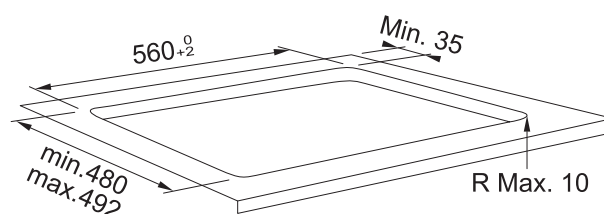

Franke 60cm Induction Cooktop

2012139

SPECIFICATIONS

Recommended Use	Domestic and Commercial
Material	Glass
Colour	Black
Dimensions	650 x 510 x 54mm
Voltage	230V 50/60Hz - 7.2kW
Number of Heating Zones	4
Controls	Direct Touch
Display Colour	Red
Child Lock	Yes
Safety Devices	Key Lock
Pan Sensory	Yes
Boost	Yes x 4
Edge Profile	Frameless
Finish	Black Glass

WARRANTY

Warranty - Domestic Use	2 Years - Replacement Only
Warranty - Commercial Use	12 Months - Replacement Only
Spare Parts	12 Months - Parts and Labour

Please refer to Warranty Page for full Terms and Conditions

CLEANING RECOMMENDATIONS:

We recommend the use of soapy water or approved cleaners. This product should not be cleaned with abrasive materials. Damage caused by any improper treatment is not covered by the product warranty. Refer to Warranty Conditions

To see the complete Franke range go to www.reece.com.au