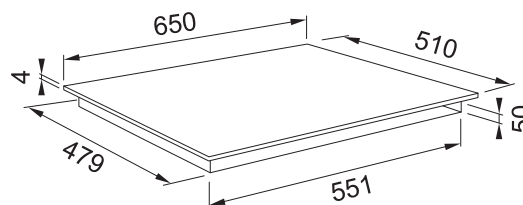

Franke 60cm Induction Cooktop

2012139

SPECIFICATIONS

Recommended Use	Domestic and Commercial
Material	Glass
Colour	Black
Dimensions	650 x 510 x 54mm
Voltage	230V 50/60Hz - 7.2kW
Number of Heating Zones	4
Controls	Direct Touch
Display Colour	Red
Child Lock	Yes
Safety Devices	Key Lock
Pan Sensory	Yes
Boost	Yes x 4
Edge Profile	Frameless
Finish	Black Glass

WARRANTY

Warranty - Domestic Use	2 Years - Replacement Only
Warranty - Commercial Use	12 Months - Replacement Only
Spare Parts	12 Months - Parts and Labour

Please refer to Warranty Page for full Terms and Conditions

CLEANING RECOMMENDATIONS:

We recommend the use of soapy water or approved cleaners. This product should not be cleaned with abrasive materials. Damage caused by any improper treatment is not covered by the product warranty. Refer to Warranty Conditions

To see the complete Franke range go to www.reece.com.au