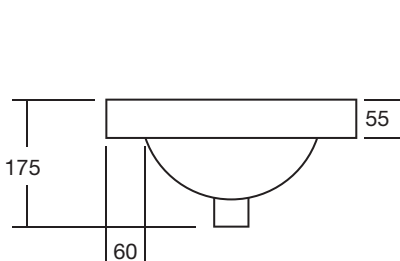

KADO

Kado Lux Square Semi Inset Basin 1 Taphole White

SPECIFICATIONS

Recommended use	Domestic, hotel and commercial
Material	Vitreous China
Weight	12 Kg
Fixing	Sealed to countertop with waterproof sealant
Fixing requirement	To counter top (no fixing clips required)
Integral overflow	No
Tap hole availability	One taphole only
Plug and waste	Suits 32 x 40mm non-overflow type waste
Colour availability	White
Template	Supplied with product

Dimensions are nominal measurements only.

Disclaimer: Products in this specification manual must by regulation be installed by licensed and registered trade people. The manufacturer/distributor reserves the right to vary specifications or delete models from their range without prior notification. Dimensions are nominal measurements only. Dimensions and set-outs listed are correct at time of publication however the manufacturer/distributor takes no responsibility for printing errors.