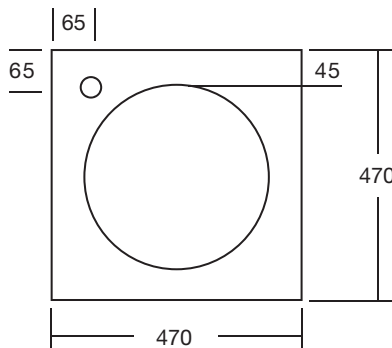

KADO

Kado Lux Square Semi Inset Basin 1 Taphole White

SPECIFICATIONS

Recommended use	Domestic, hotel and commercial
Material	Vitreous China
Weight	12 Kg
Fixing	Sealed to countertop with waterproof sealant
Fixing requirement	To counter top (no fixing clips required)
Integral overflow	No
Tap hole availability	One taphole only
Plug and waste	Suits 32 x 40mm non-overflow type waste
Colour availability	White
Template	Supplied with product

Dimensions are nominal measurements only.

Disclaimer: Products in this specification manual must by regulation be installed by licensed and registered trade people. The manufacturer/distributor reserves the right to vary specifications or delete models from their range without prior notification. Dimensions are nominal measurements only. Dimensions and set-outs listed are correct at time of publication however the manufacturer/distributor takes no responsibility for printing errors.