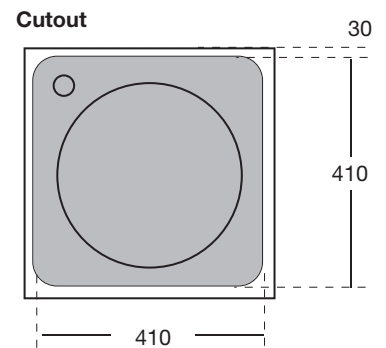

KADO

Kado Lux Square Semi Inset Basin 1 Taphole White

SPECIFICATIONS

Recommended use	Domestic, hotel and commercial
Material	Vitreous China
Weight	12 Kg
Fixing	Sealed to countertop with waterproof sealant
Fixing requirement	To counter top (no fixing clips required)
Integral overflow	No
Tap hole availability	One taphole only
Plug and waste	Suits 32 x 40mm non-overflow type waste
Colour availability	White
Template	Supplied with product

Dimensions are nominal measurements only.

Disclaimer: Products in this specification manual must by regulation be installed by licensed and registered trade people. The manufacturer/distributor reserves the right to vary specifications or delete models from their range without prior notification. Dimensions are nominal measurements only. Dimensions and set-outs listed are correct at time of publication however the manufacturer/distributor takes no responsibility for printing errors.