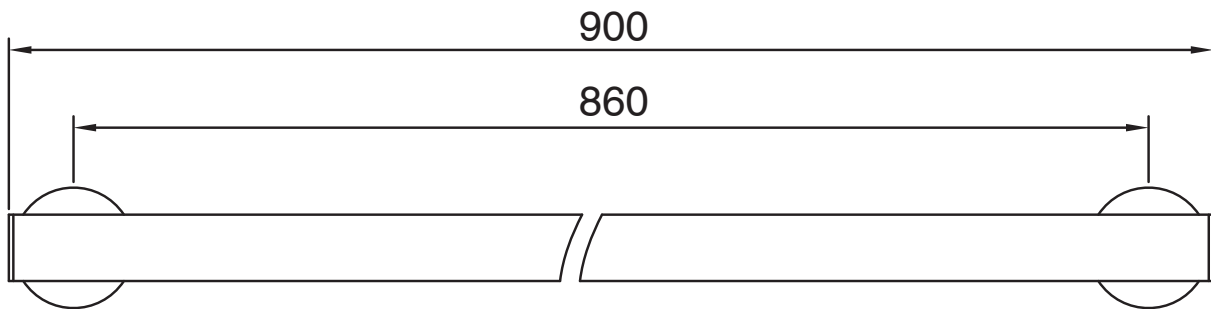

mizu

Mizu Drift Single Towel Rail 900mm Matte Black

9512550

SPECIFICATIONS

Recommended Use	Domestic, Hotel & Commercial
Colour	Matte Black
Material	Brass

WARRANTY

Replacement Only - Domestic Use	10 Years
Parts Replacement Only	12 Months

Please refer to Warranty Page for full Terms and Conditions

Dimensions are nominal measurements only.

CLEANING RECOMMENDATIONS:

We recommend the use of soapy water or approved cleaners. This product should not be cleaned with abrasive materials. Damage caused by any improper treatment is not covered by the product warranty. Refer to Warranty Conditions

Disclaimer: Products in this specification manual must by regulation be installed by licensed and registered trade people. The manufacturer/distributor reserves the right to vary specifications or delete models from their range without prior notification. Dimensions are nominal measurements only. Dimensions and set-outs listed are correct at time of publication however the manufacturer/distributor takes no responsibility for printing errors.

Published 21/03/2024

To see the complete Mizu range go to www.reece.com.au