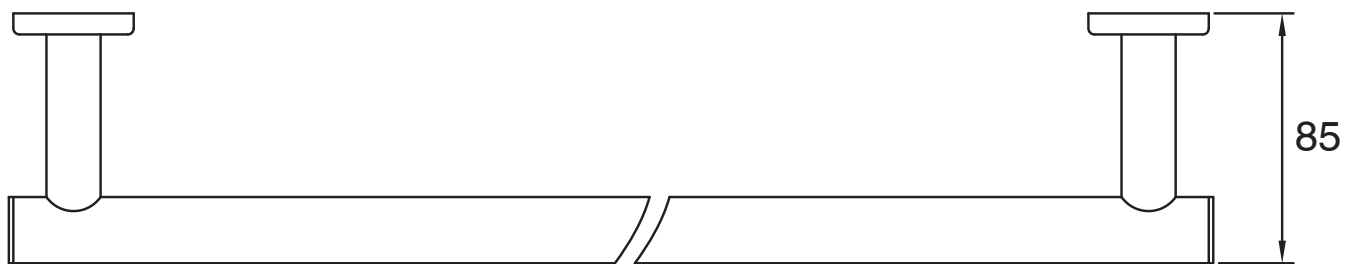

mizu

Mizu Drift Single Towel Rail 900mm Matte Black

9512550

SPECIFICATIONS

Recommended Use	Domestic, Hotel & Commercial
Colour	Matte Black
Material	Brass

WARRANTY

Replacement Only - Domestic Use	10 Years
Parts Replacement Only	12 Months

Please refer to Warranty Page for full Terms and Conditions

Dimensions are nominal measurements only.

CLEANING RECOMMENDATIONS:

We recommend the use of soapy water or approved cleaners. This product should not be cleaned with abrasive materials. Damage caused by any improper treatment is not covered by the product warranty. Refer to Warranty Conditions

Disclaimer: Products in this specification manual must by regulation be installed by licensed and registered trade people. The manufacturer/distributor reserves the right to vary specifications or delete models from their range without prior notification. Dimensions are nominal measurements only. Dimensions and set-outs listed are correct at time of publication however the manufacturer/distributor takes no responsibility for printing errors.

Published 21/03/2024

To see the complete Mizu range go to www.reece.com.au