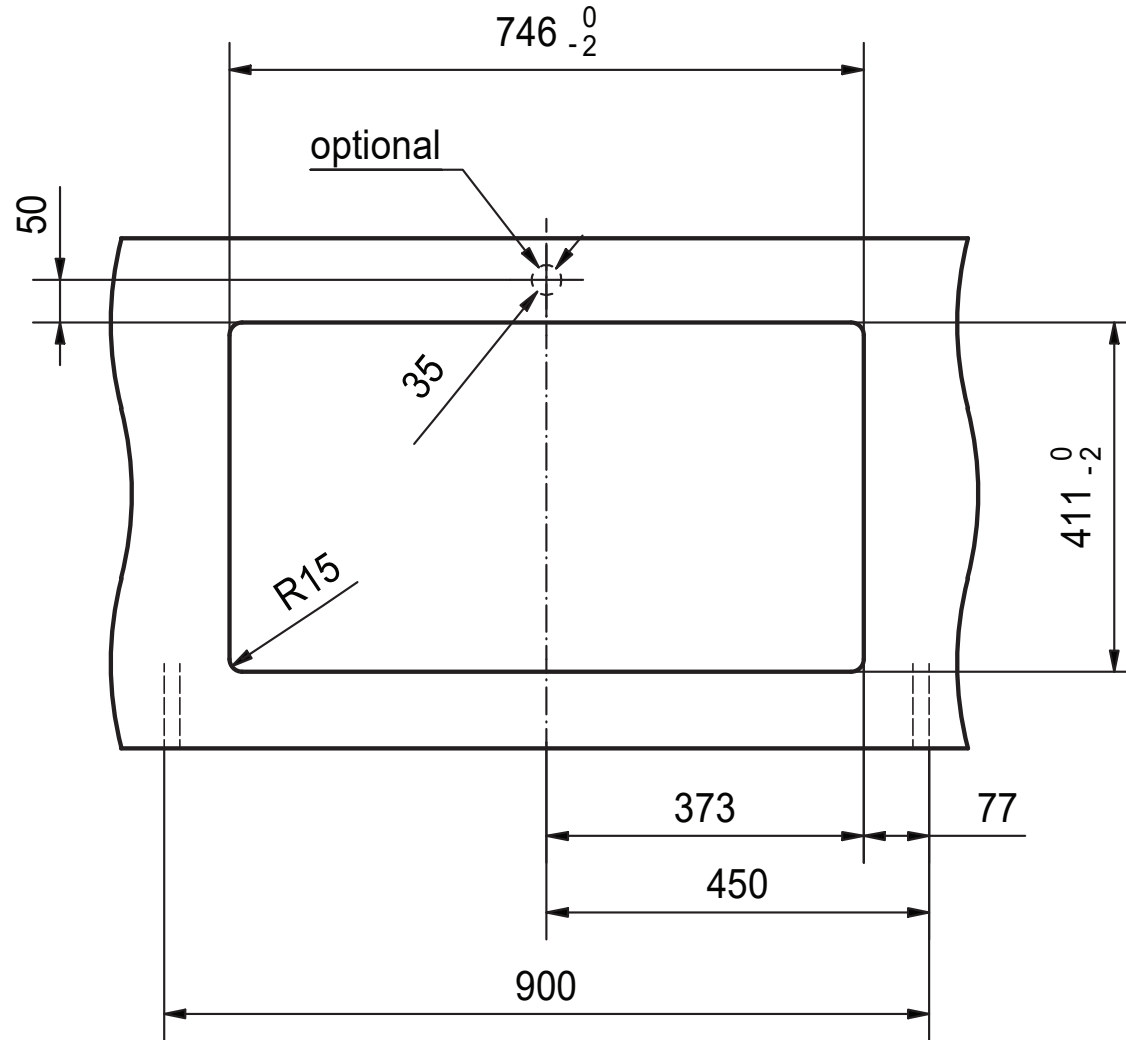

**Franke City Fragranite Single Bowl
750mm Undermount Sink**

Important: This cut-out template is for guideline purpose only, always use template supplied with the product.