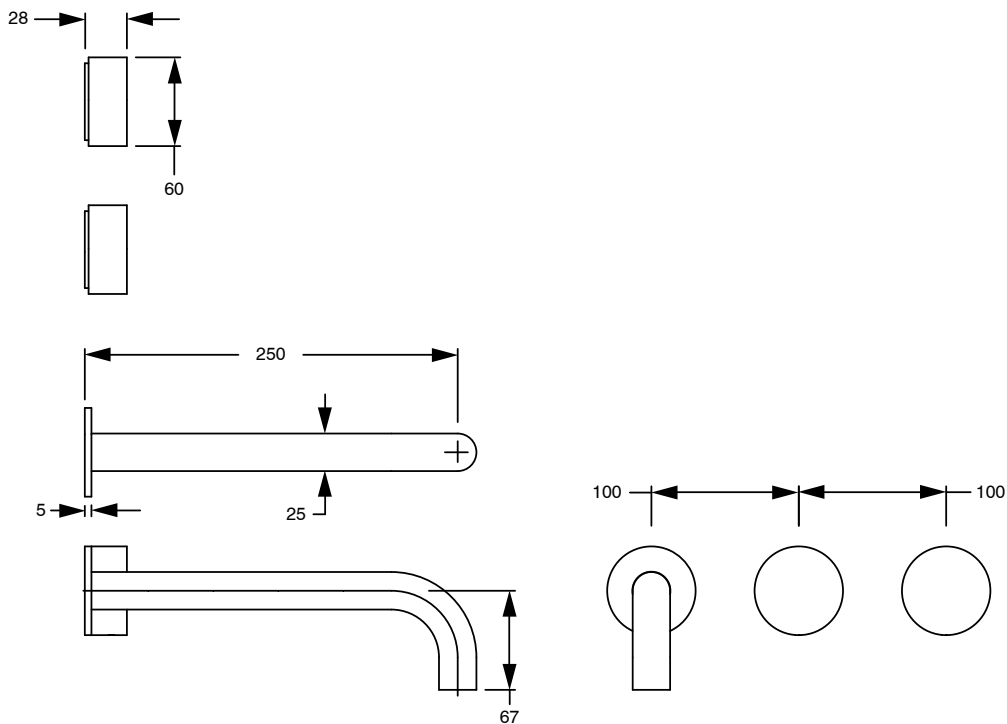

SUSSEX

Sussex Pure Wall Bath Hostess System 250mm Right Hand PVD Brushed Gunmetal

9511760

SPECIFICATIONS

Recommended Use	Residential;Commercial
Colour Finish	Brushed Smoke Gunmetal
Primary Material	DR Brass
Recommended Pressure Range	150 - 500 kPa as per AS3500
Max Continuous Working Temperature (deg C)	65
Min Continuous Working Temperature (deg C)	1

WARRANTY

Residential Use (Years)	40
Commercial Use (Years)	10

Please refer to Sussex Warranty page for full Terms and Conditions

Dimensions are nominal measurements only.

CLEANING RECOMMENDATIONS:

We recommend the use of soapy water or approved cleaners. This product should not be cleaned with abrasive materials. Damage caused by any improper treatment is not covered by the product warranty. Refer to Warranty Conditions

Disclaimer: Products in this specification manual must by regulation be installed by licensed and registered trade people. The manufacturer/distributor reserves the right to vary specifications or delete models from their range without prior notification. Dimensions are nominal measurements only. Dimensions and set-outs listed are correct at time of publication however the manufacturer/distributor takes no responsibility for printing errors.

Published 30/03/2026

To see the complete Sussex range go to www.reece.com.au