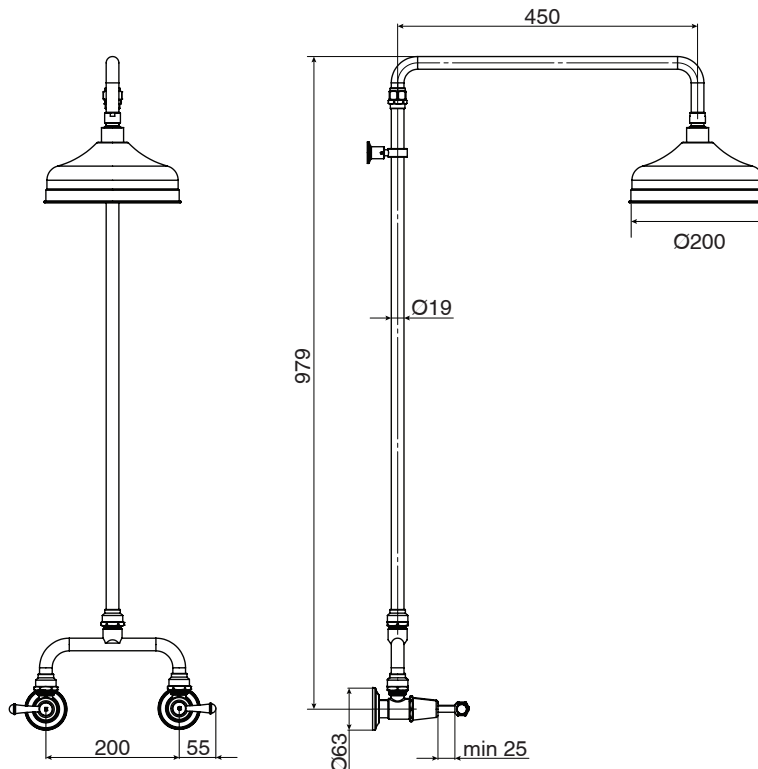

Posh

Posh Canterbury Exposed Shower Set Lever (3*)

SPECIFICATIONS

Recommended Use	Domestic, hotel and commercial
Colour	Chrome
Colour Availability	Chrome, Brass Gold
Material	Brass - DR
Recommended Pressure Range	150 - 500 kPa
Max Continuous Working Pressure	500 kPa
Max Continuous Working Temperature	80 deg C
Suitable for Storage Tank Hot Water	Yes
Suitable for Continuous Flow Hot Water	Yes
Suitable for Gravity Feed Hot Water	No

WARRANTY

Warranty - Domestic Use	10 Years
Spare Parts & Labour	12 Months

Please refer to Warranty Page for full Terms and Conditions

Dimensions are nominal measurements only.

CLEANING RECOMMENDATIONS:

We recommend the use of soapy water or approved cleaners. This product should not be cleaned with abrasive materials. Damage caused by any improper treatment is not covered by the product warranty. Refer to Warranty Conditions

Disclaimer: Products in this specification manual must by regulation be installed by licensed and registered trade people. The manufacturer/distributor reserves the right to vary specifications or delete models from their range without prior notification. Dimensions are nominal measurements only. Dimensions and set-outs listed are correct at time of publication however the manufacturer/distributor takes no responsibility for printing errors.

Published 14/08/2018