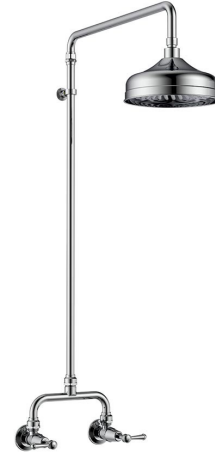

Posh

Posh Canterbury Exposed Shower Set Lever (3*)

SPECIFICATIONS

Recommended Use	Domestic, hotel and commercial
Colour	Chrome
Colour Availability	Chrome, Brass Gold
Material	Brass - DR
Recommended Pressure Range	150 - 500 kPa
Max Continuous Working Pressure	500 kPa
Max Continuous Working Temperature	80 deg C
Suitable for Storage Tank Hot Water	Yes
Suitable for Continuous Flow Hot Water	Yes
Suitable for Gravity Feed Hot Water	No

WARRANTY

Warranty - Domestic Use	10 Years
Spare Parts & Labour	12 Months

Please refer to Warranty Page for full Terms and Conditions

Dimensions are nominal measurements only.

CLEANING RECOMMENDATIONS:

We recommend the use of soapy water or approved cleaners. This product should not be cleaned with abrasive materials. Damage caused by any improper treatment is not covered by the product warranty. Refer to Warranty Conditions

Disclaimer: Products in this specification manual must by regulation be installed by licensed and registered trade people. The manufacturer/distributor reserves the right to vary specifications or delete models from their range without prior notification. Dimensions are nominal measurements only. Dimensions and set-outs listed are correct at time of publication however the manufacturer/distributor takes no responsibility for printing errors.

Published 14/08/2018