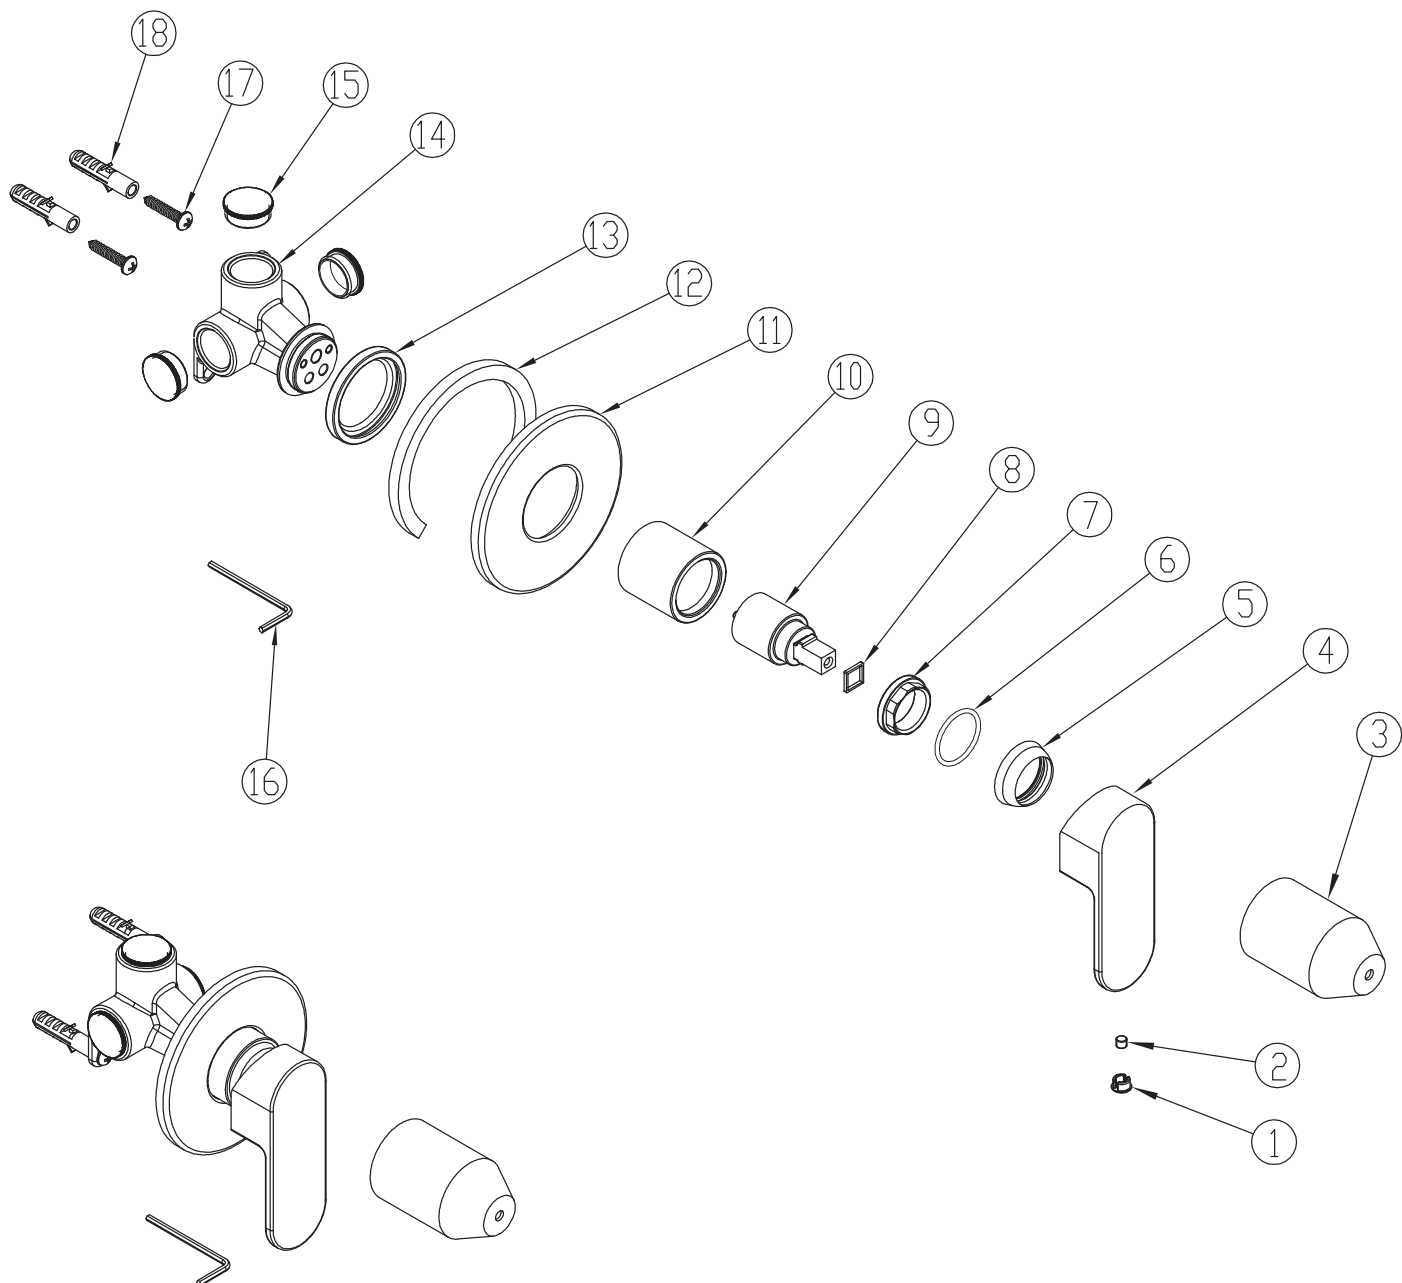

## Mizu Soothe Shower Mixer

Number	Part
1	Cover
2	Grub Screw
3	Protective Cover
4	Mixer Handle
5	Cartridge Dome
6	O-Ring
7	Cartridge Lock Nut
8	Handle Adaptor
9	Cartridge

Number	Part
10	Cartridge Sleeve
11	Mixer Cover Plate
12 -13	Rubber Seal
14	Mixer Body
15	Inlet Cap
16	Allen Key
17	Self Tapping Screw
18	Expansion Screw