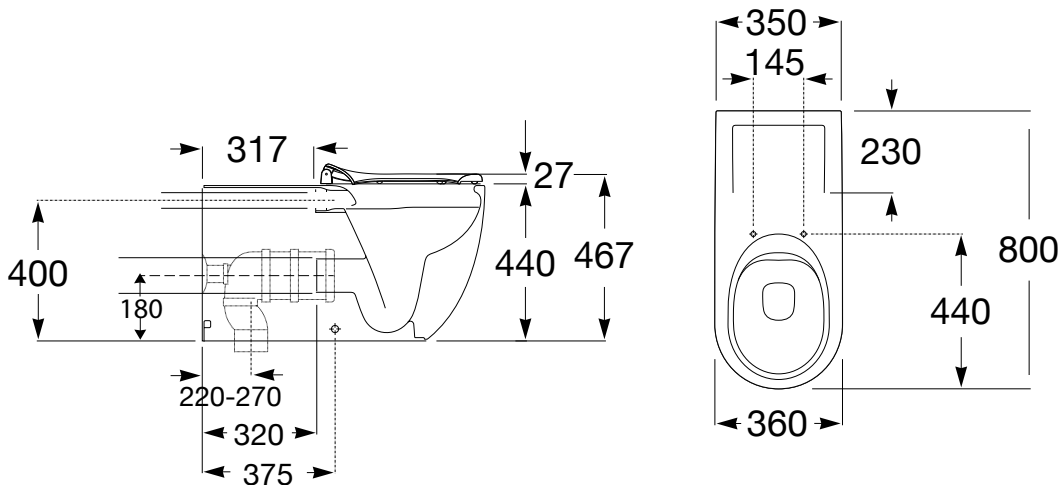

WARRANTY	
Warranty - Domestic Use	10 Years
Spare Parts & Labour	12 Months
<i>Please refer to Warranty Page for full Terms and Conditions</i>	

Dimensions are nominal measurements only.
Disclaimer: Products in this specification manual must by regulation be installed by licensed and registered trade people. The manufacturer/distributor reserves the right to vary specifications or delete models from their range without prior notification. Dimensions are nominal measurements only. Dimensions and set-outs listed are correct at time of publication however the manufacturer/distributor takes no responsibility for printing errors.
Published 14/10/2024