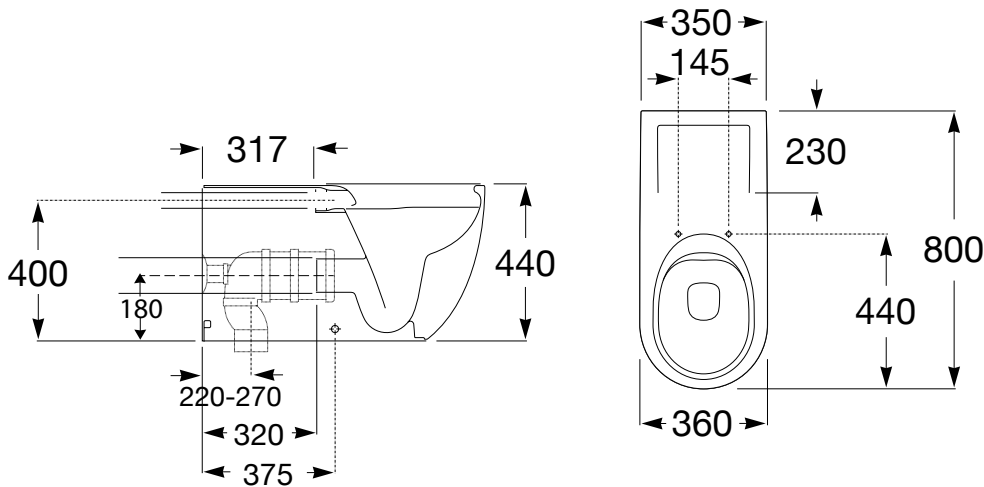

WARRANTY	
Warranty - Domestic Use	10 Years
Spare Parts & Labour	12 Months
<i>Please refer to Warranty Page for full Terms and Conditions</i>	

Dimensions are nominal measurements only.
Disclaimer: Products in this specification manual must by regulation be installed by licensed and registered trade people. The manufacturer/distributor reserves the right to vary specifications or delete models from their range without prior notification. Dimensions are nominal measurements only. Dimensions and set-outs listed are correct at time of publication however the manufacturer/distributor takes no responsibility for printing errors.
Published 12/12/2019