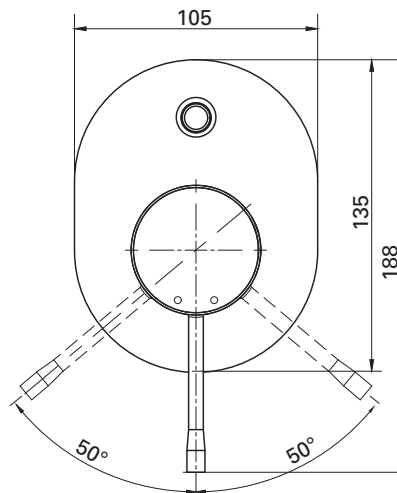

ESSENCE NEW
SINGLE LEVER DIVERTER MIXER TRIMSET
MODEL #19285001

Pure Freude
an Wasser

Product Specifications

Product Description:
Single Lever Shower/Bath Mixer with Diverter Trim-Set

Standard Specification:
Concealed Inwall Body for final installation - 33961000
Trimset only, not supplied with concealed body

GROHE StarLight® chrome finish
Automatic Diverter: Bath/Shower