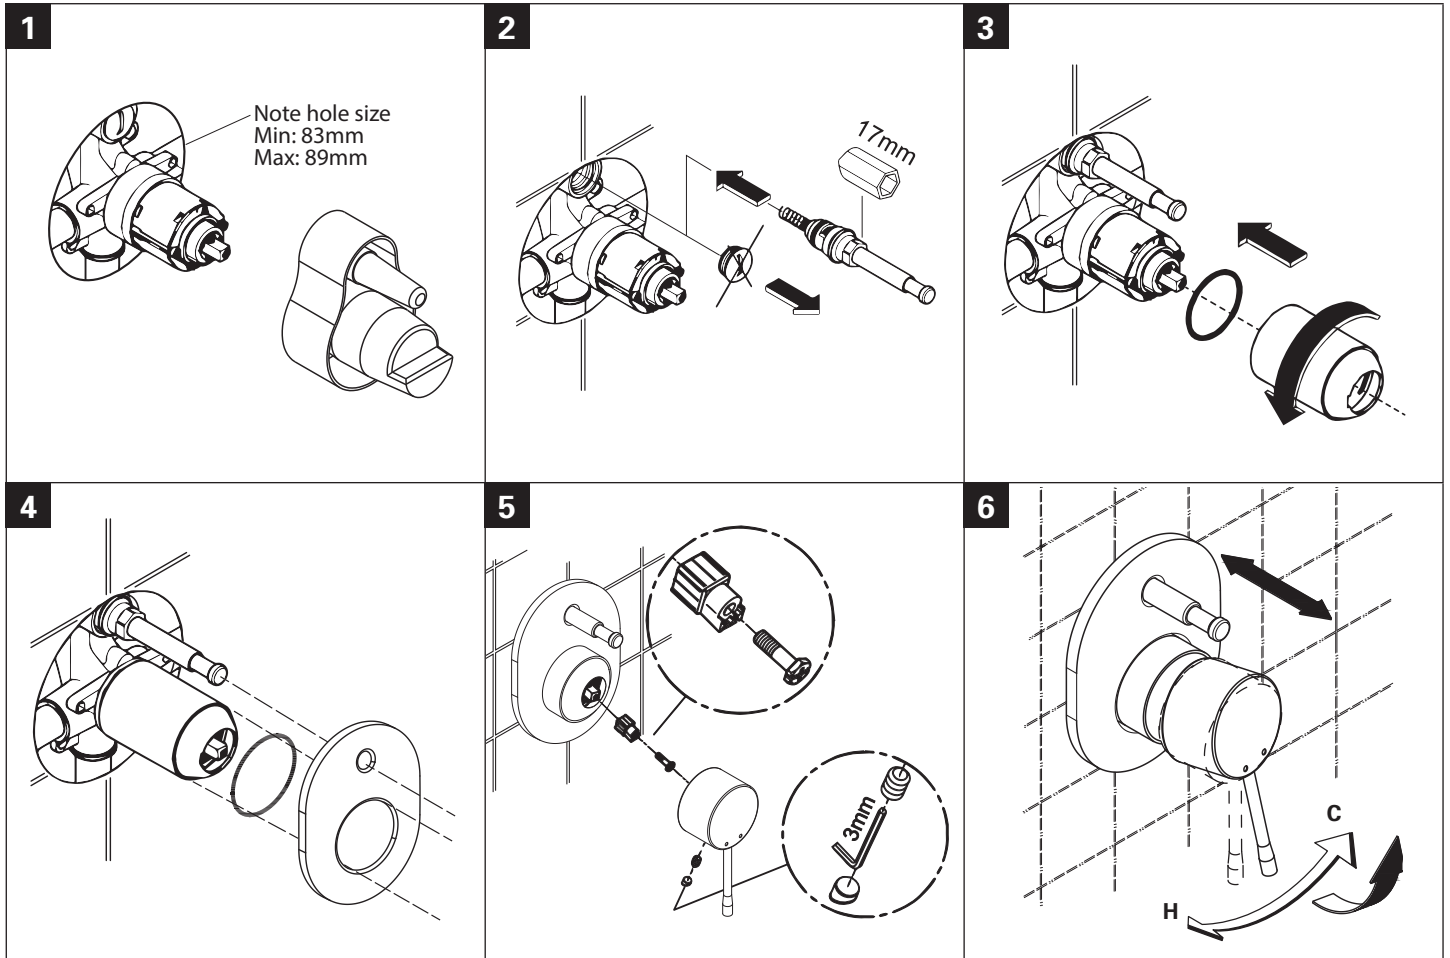

ESSENCE NEW
SINGLE LEVER DIVERTER MIXER TRIMSET
MODEL #19285001

Pure Freude
an Wasser

Product Specifications

Product Description:
Single Lever Shower/Bath Mixer with Diverter Trim-Set

Standard Specification:
Concealed Inwall Body for final installation - 33961000
Trimset only, not supplied with concealed body

GROHE StarLight® chrome finish
Automatic Diverter: Bath/Shower

Installation instructions

Installation Instructions

Flush piping system prior and after installation of fitting thoroughly!

This product must be installed in conformance with local codes e.g. AS/NZS 3500 series of standard!

Installation and connection, see Figs [1] to [6]. Refer to the dimensional drawing above. To be installed with 33961000 concealed body. **PLEASE NOTE** – Face of noggins need to be positioned a minimum of 43mm & a maximum of 73mm from where the finished wall surface will end up.